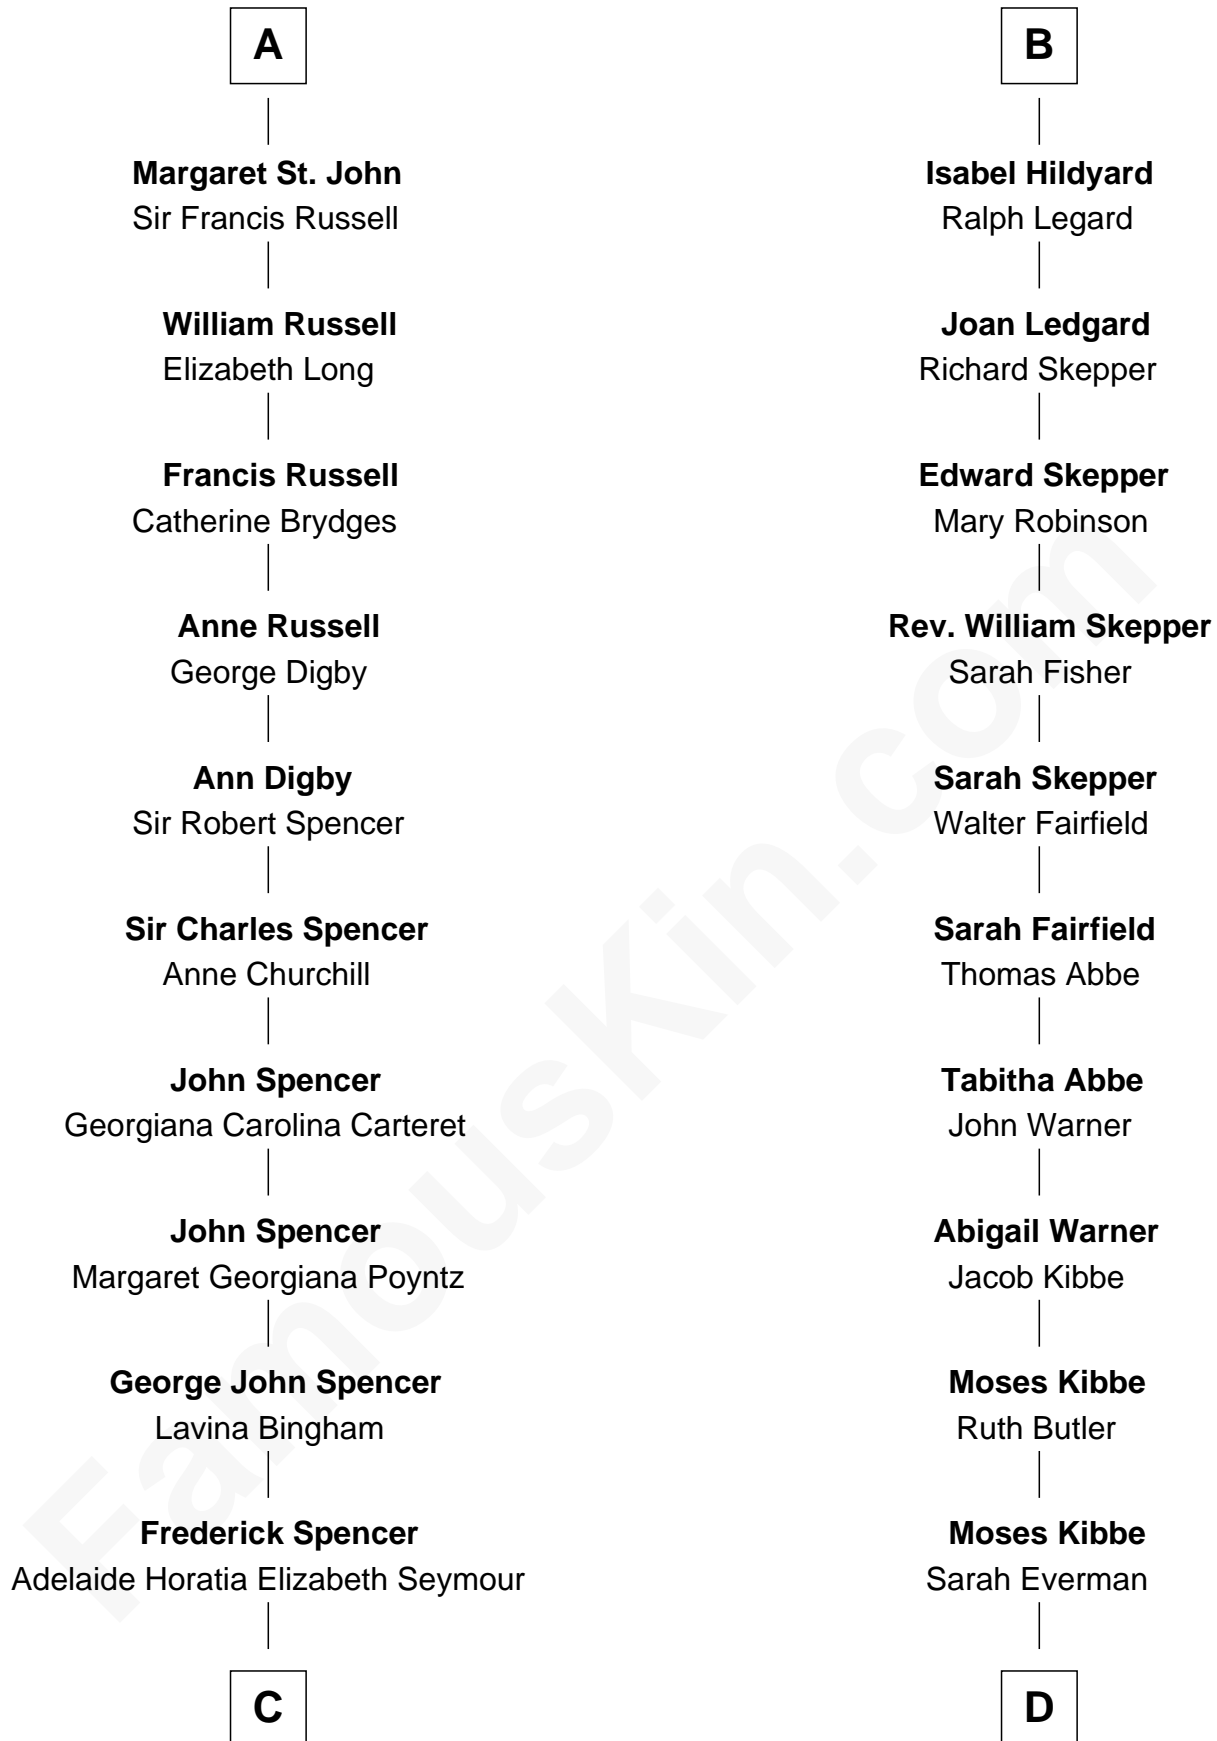

FamousKin.com Relationship Chart of

Prince Harry
Duke of Sussex

20th cousin 1 time removed of

Roy Rogers

Cowboy movie actor and singer

Pain de Tibetot

Agnes de Ros

Sir John de Tibetot
Margaret de Badlesmere

Sir Robert de Tibetot
Margaret Deincourt

Elizabeth de Tibetot
Sir Philip le Despencer

Margery Despencer
Sir Roger Wentworth

Henry Wentworth
Elizabeth Howard

Margery Wentworth
Sir William Waldegrave

Margaret Waldegrave
Sir John St. John

A

Sir John de Tibetot
Margaret de Badlesmere

Sir Robert de Tibetot
Margaret Deincourt

Elizabeth de Tibetot
Sir Philip le Despencer

Margery Despencer
Sir Roger Wentworth

Sir Philip Wentworth
Mary Clifford

Elizabeth Wentworth
Sir Martin de la See

Joan de la See
Sir Piers Hildyard

B

C

Charles Robert Spencer

Margaret Baring

Albert Edward John Spencer

Cynthia Elinor Beatrix Hamilton

Edward John Spencer