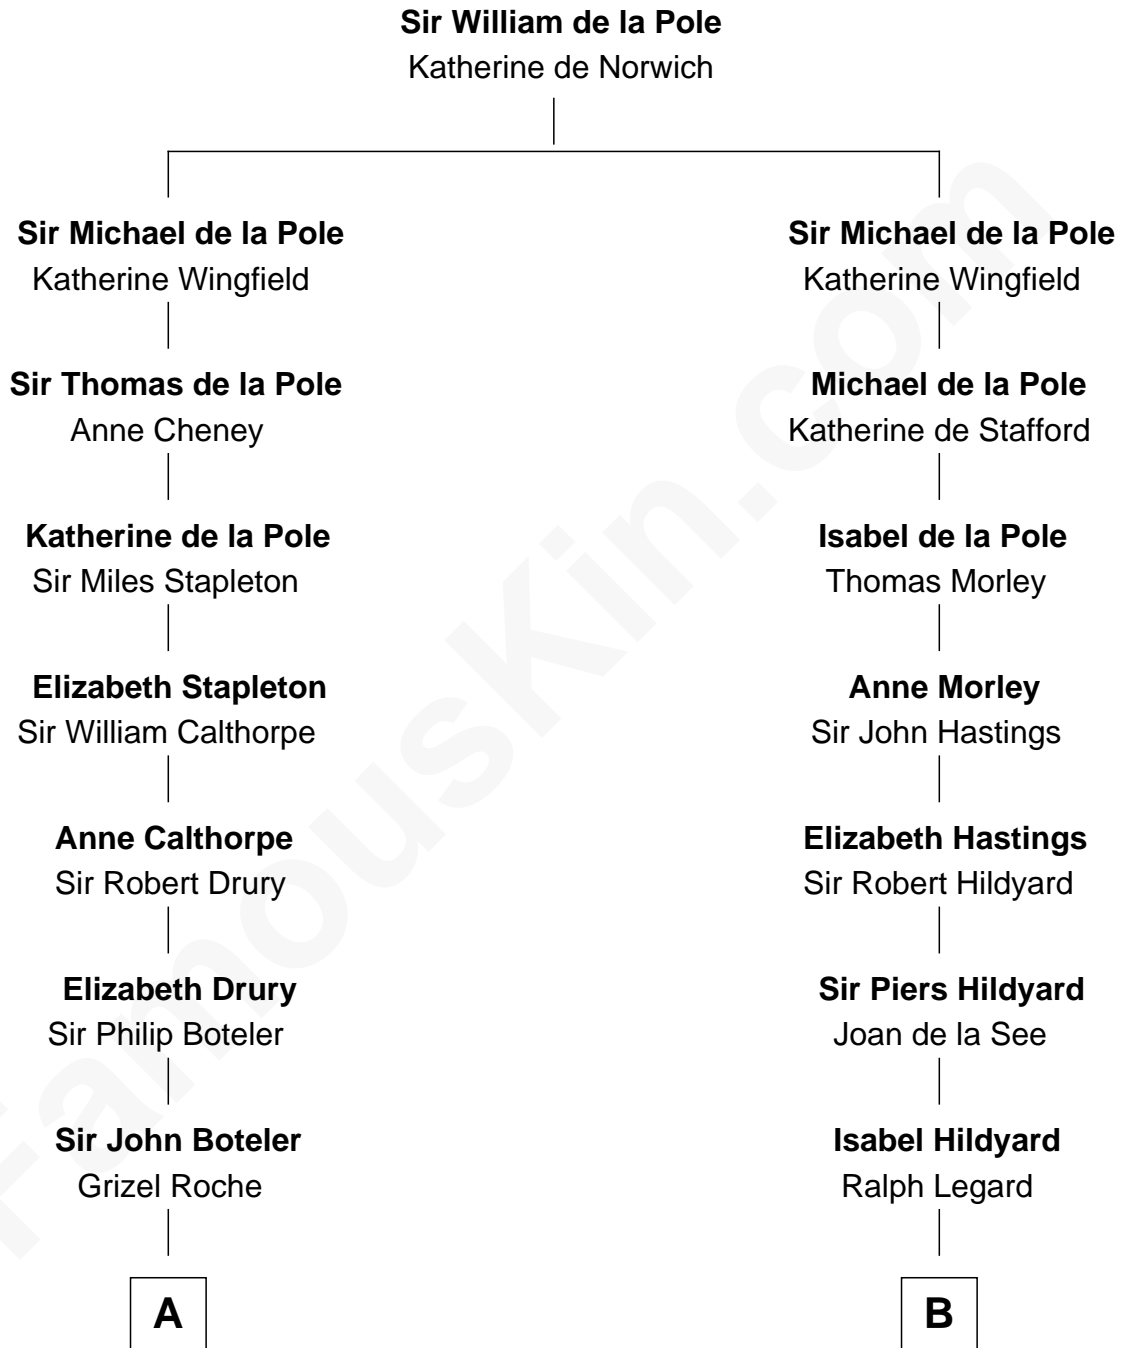

FamousKin.com

Relationship Chart of

Prince Harry
Duke of Sussex

19th cousin 2 times removed of

Roy Rogers

Cowboy movie actor and singer

C

Charles Robert Spencer

Margaret Baring

Albert Edward John Spencer

Cynthia Elinor Beatrix Hamilton

Edward John Spencer

Frances Ruth Burke Roche

Princess Diana Frances Spencer

Charles III, King of the United Kingdom

Prince Harry