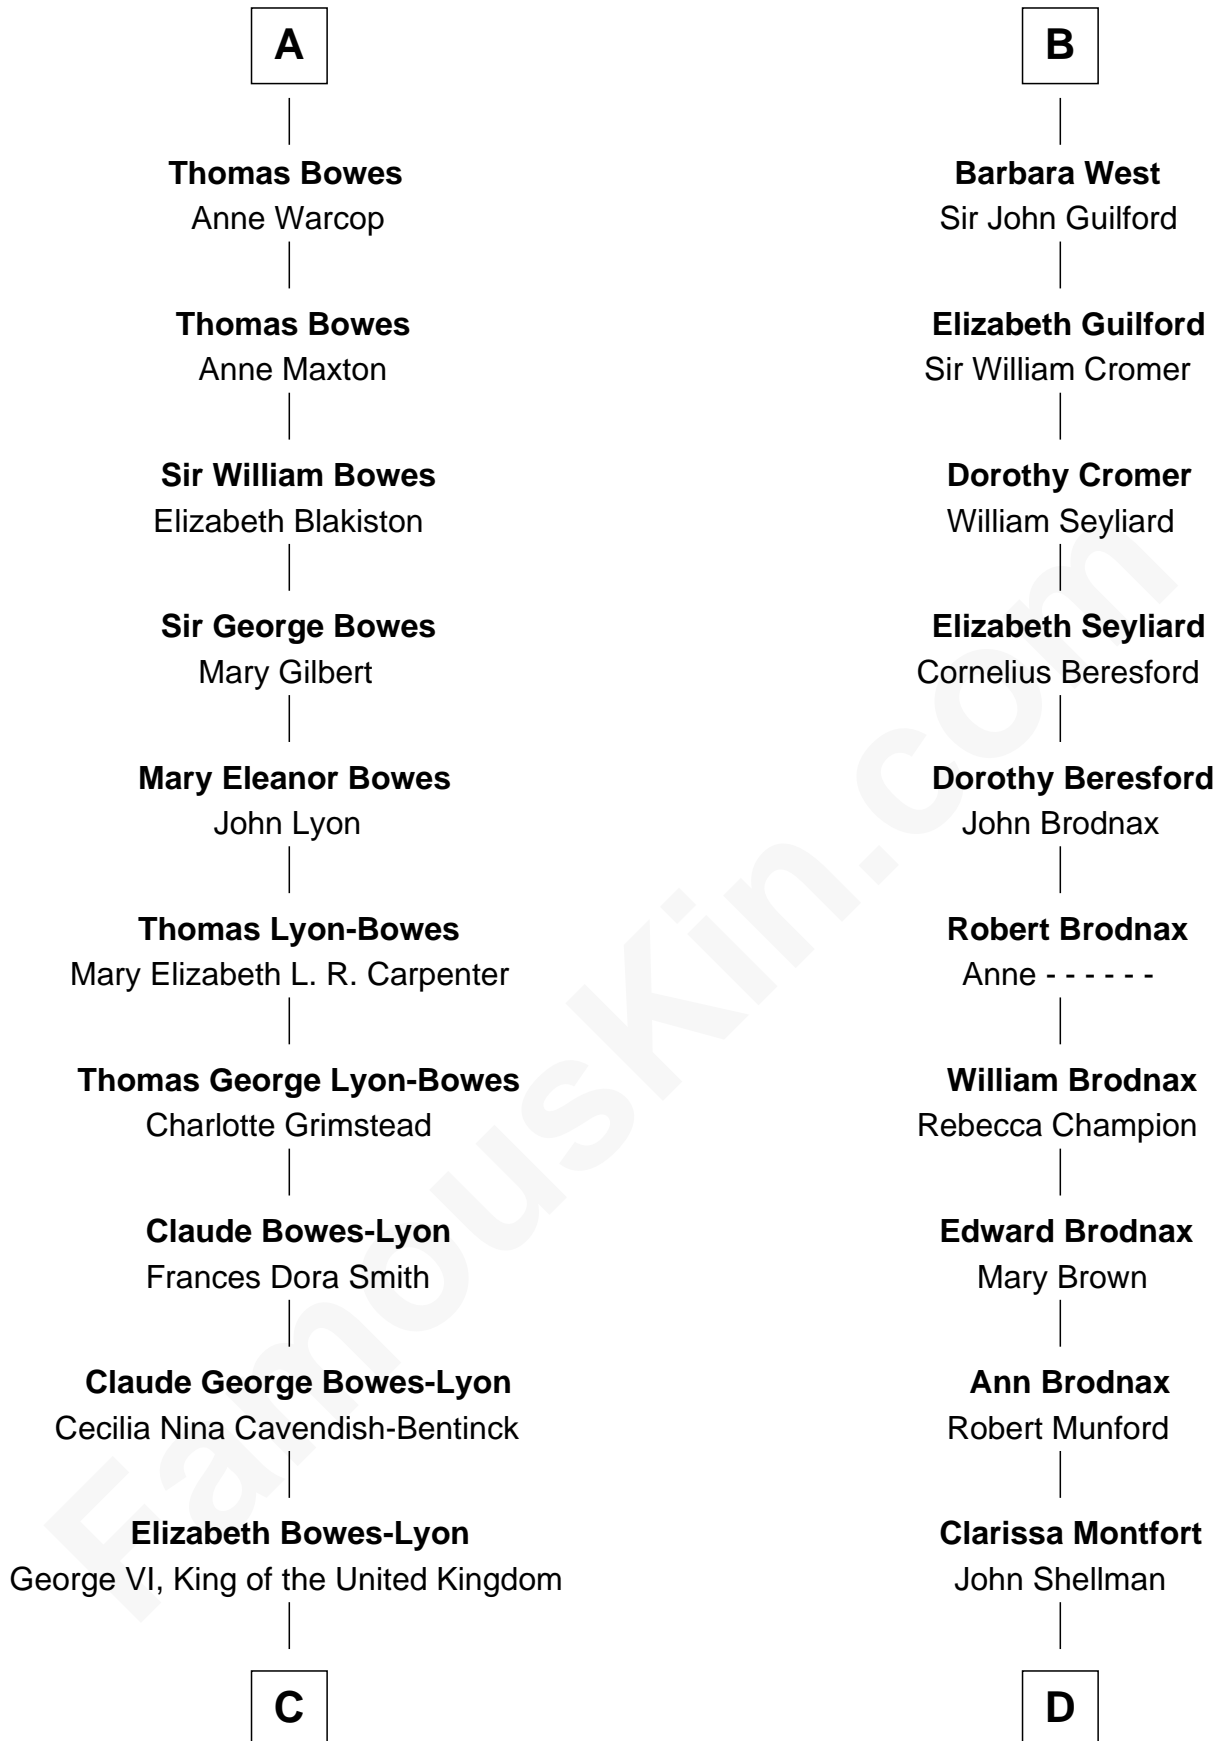

# FamousKin.com Relationship Chart of

**Prince Harry**  
*Duke of Sussex*

19th cousin 2 times removed of

**George H. W. Bush**  
*41st U.S. President*

**Sir Robert de Clifford**  
Isabel de Berkeley

**C**

**Elizabeth II, Queen of the United Kingdom**

Prince Philip of Edinburgh

**Charles III, King of the United Kingdom**

Princess Diana Frances Spencer

**Prince Harry**

*Duke of Sussex*

**D**

**Susan Montfort Shellman**

Samuel Howard Fay

**Harriet Eleanor Fay**

Rev. James Smith Bush

**Samuel Prescott Bush**

Flora Sheldon

**Prescott Sheldon Bush**

Dorothy Wear Walker

**George H. W. Bush**

*41st U.S. President*