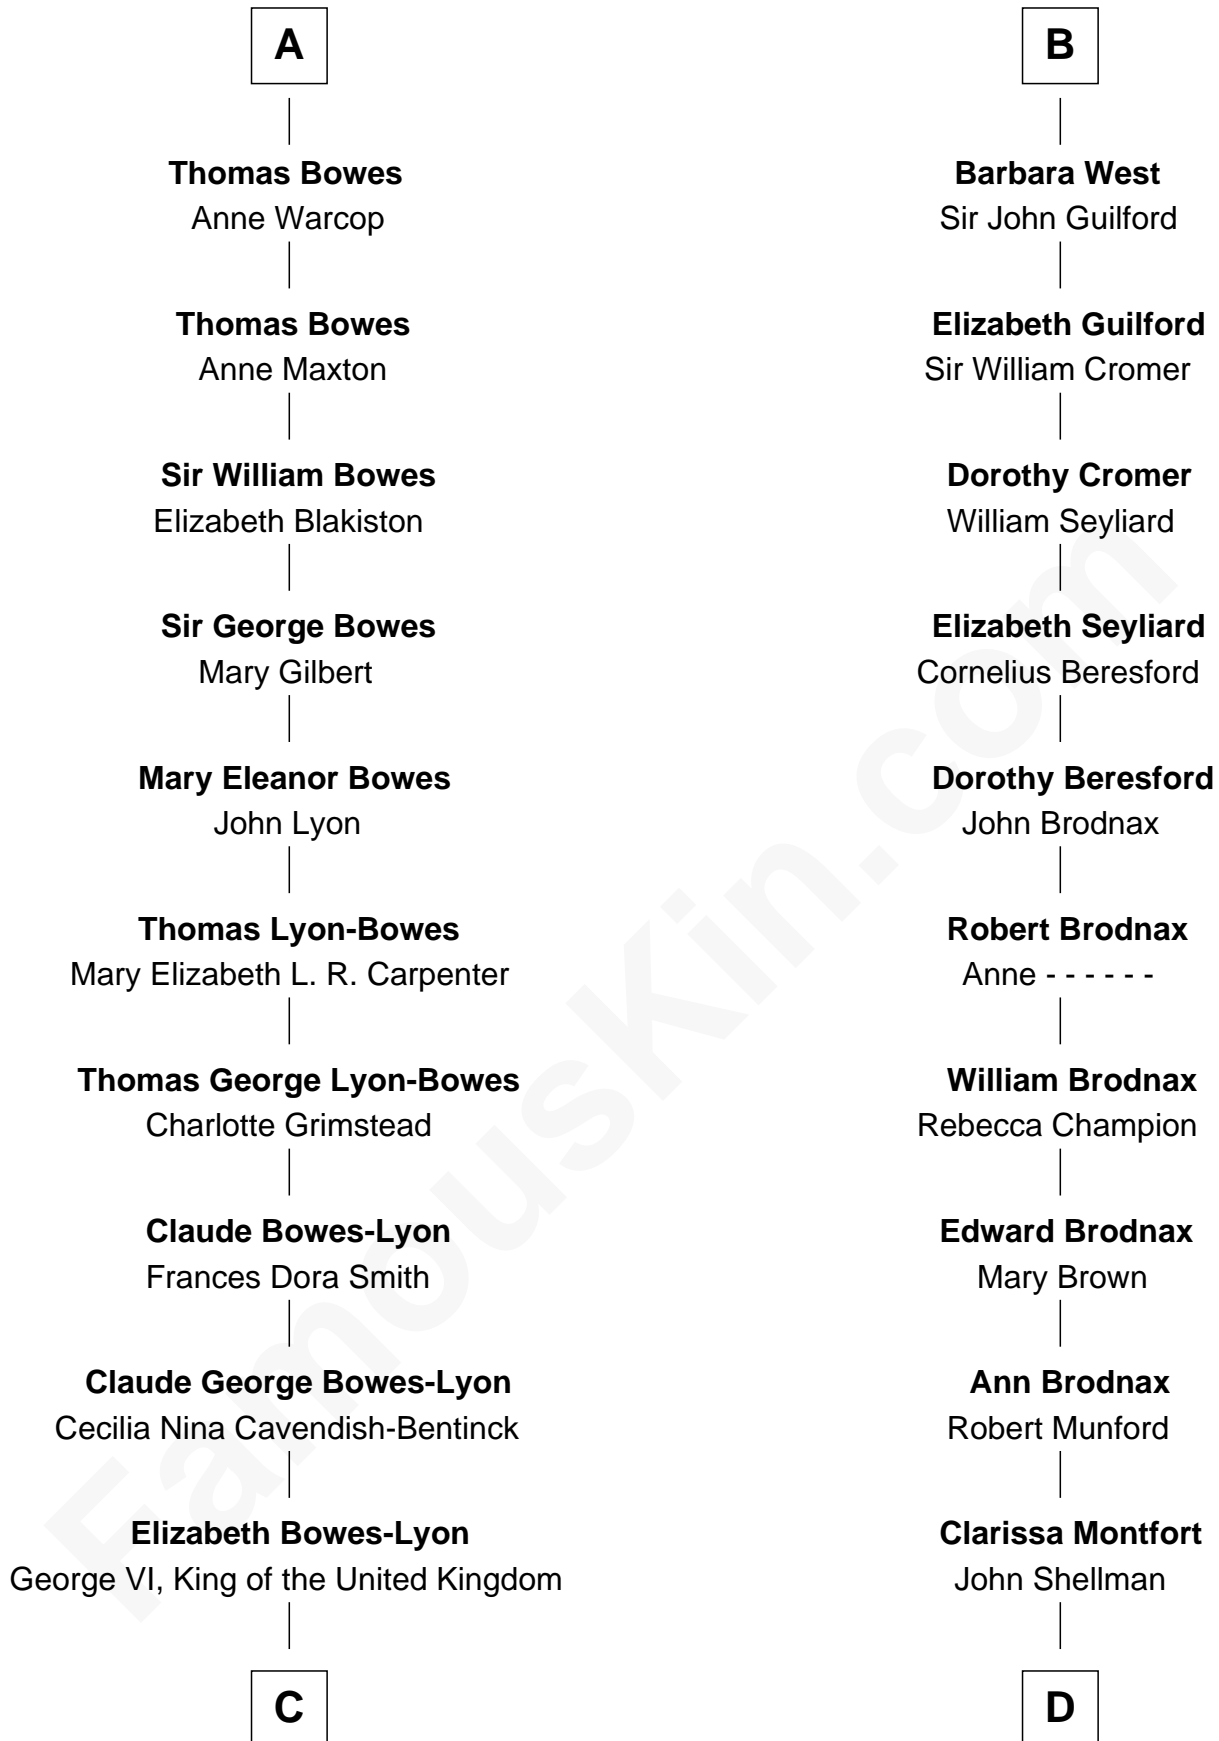

**FamousKin.com**  
**Relationship Chart of**  
**Prince Harry**  
*Duke of Sussex*

19th cousin 2 times removed of  
**George H. W. Bush**  
*41st U.S. President*

**Sir Thomas de Beauchamp**  
 Katherine de Mortimer

**C**

**Elizabeth II, Queen of the United Kingdom**

Prince Philip of Edinburgh

**Charles III, King of the United Kingdom**

Princess Diana Frances Spencer

**Prince Harry**

*Duke of Sussex*

**D**

**Susan Montfort Shellman**

Samuel Howard Fay

**Harriet Eleanor Fay**

Rev. James Smith Bush

**Samuel Prescott Bush**

Flora Sheldon

**Prescott Sheldon Bush**

Dorothy Wear Walker

**George H. W. Bush**

*41st U.S. President*

FamousKin.com