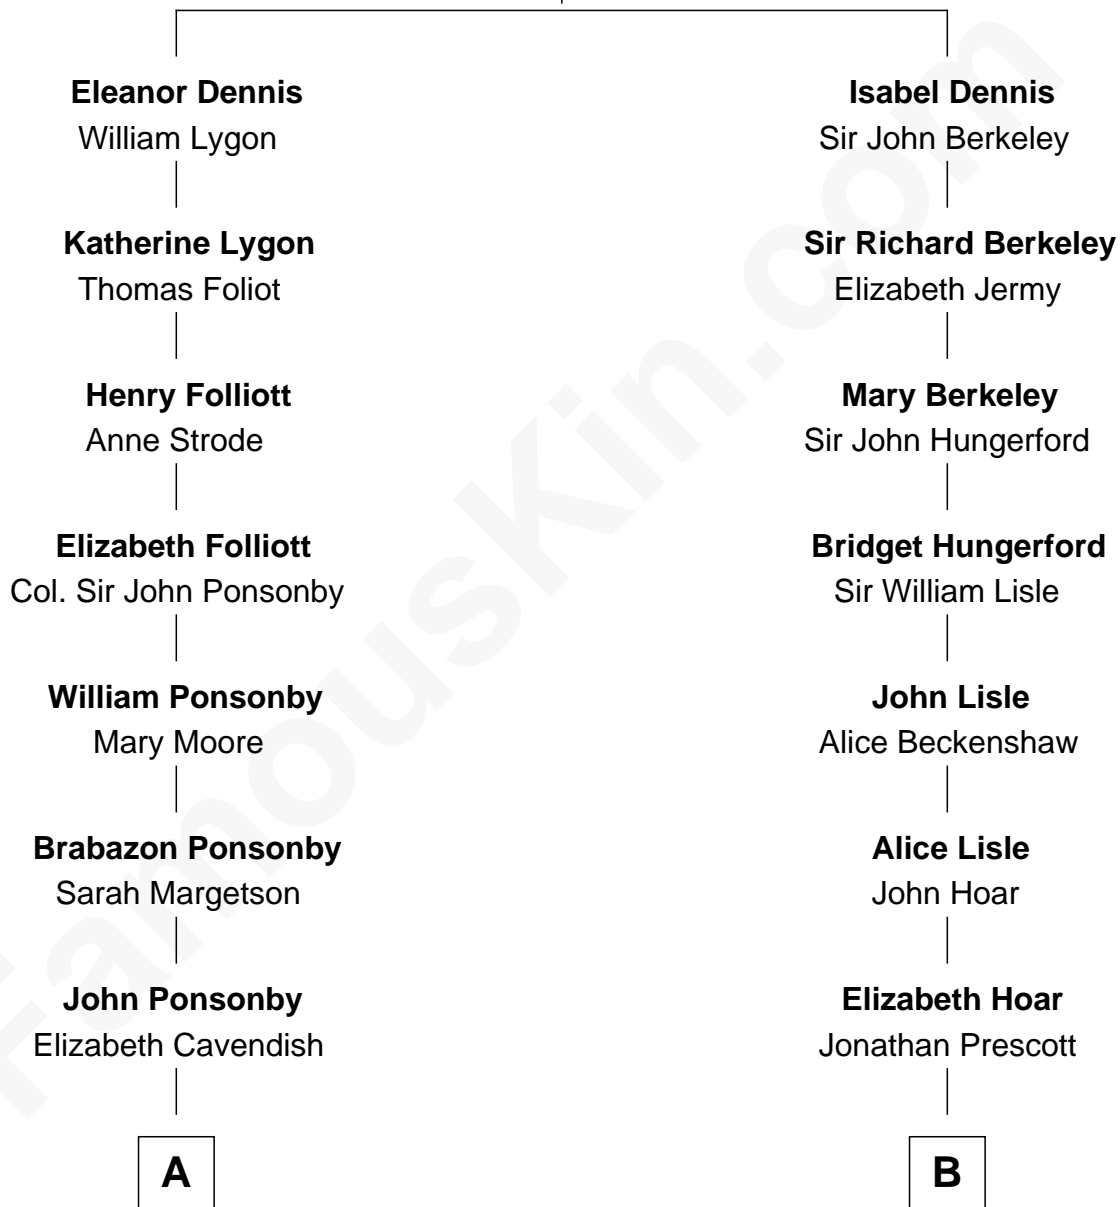

FamousKin.com Relationship Chart of

Prince Harry
Duke of Sussex

15th cousin of

George H. W. Bush
41st U.S. President

Sir William Dennis
Anne Berkeley

A

William Brabazon Ponsonby

Louisa Molesworth

Mary Elizabeth Ponsonby

Charles Grey

Elizabeth Grey

John Crocker Bulteel

Louisa Emily Charlotte Bulteel

Edward Charles Baring

Margaret Baring

Charles Robert Spencer

Albert Edward John Spencer

Cynthia Elinor Beatrix Hamilton

Edward John Spencer

Frances Ruth Burke Roche

Princess Diana Frances Spencer

Charles III, King of the United Kingdom

Prince Harry

Duke of Sussex