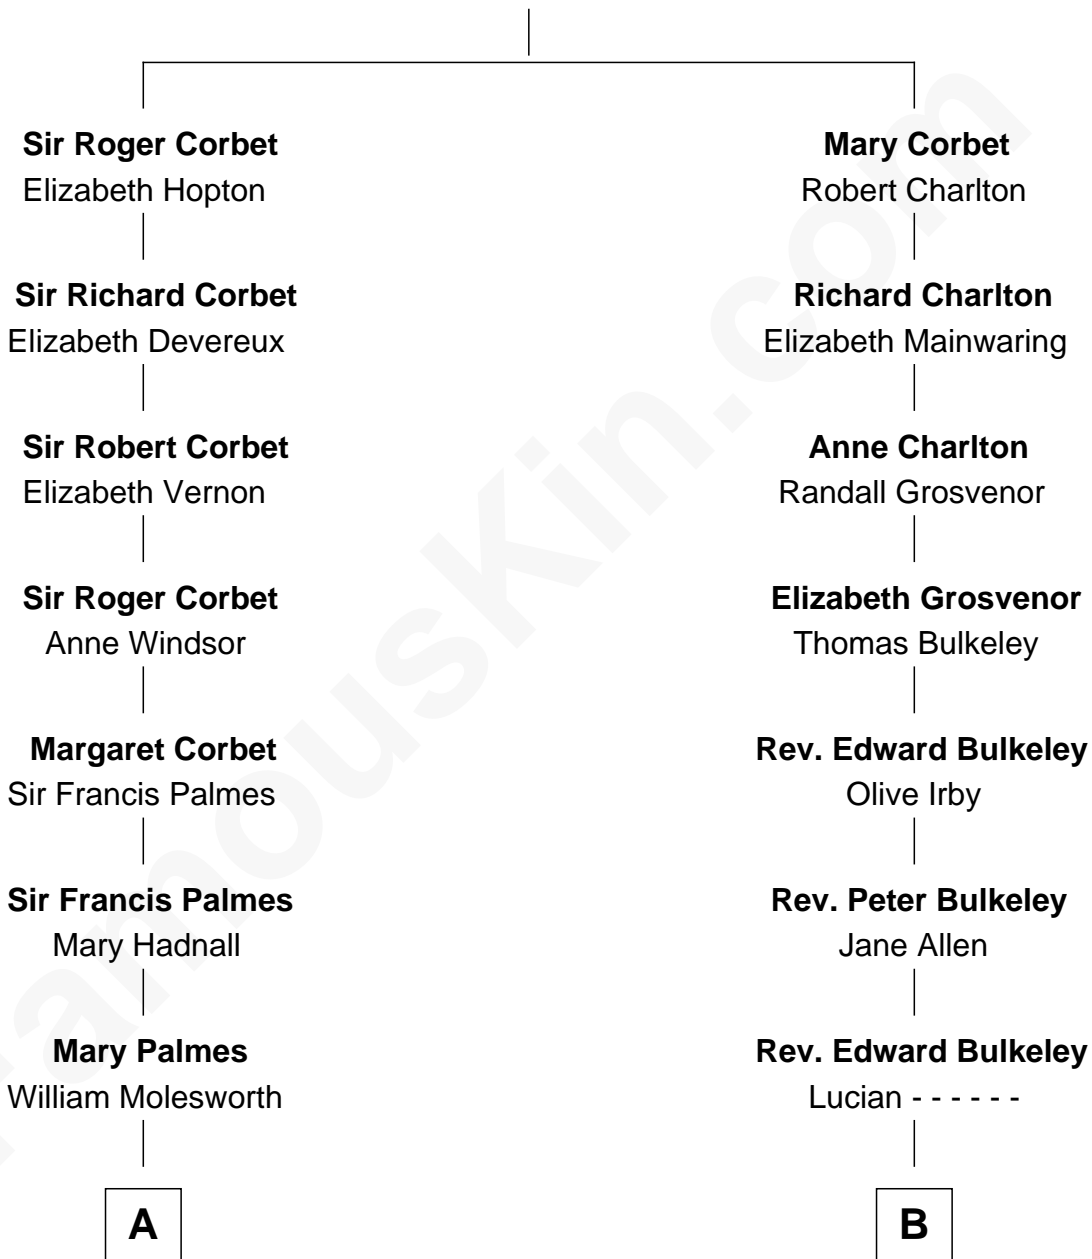

**FamousKin.com**  
**Relationship Chart of**  
**Prince Harry**  
*Duke of Sussex*

16th cousin 2 times removed of

**George H. W. Bush**  
*41st U.S. President*

**Sir Robert Corbet**  
 Margaret - - - - -

**C**

**Princess Diana Frances Spencer**  
Charles III, King of the United Kingdom

**Prince Harry**  
*Duke of Sussex*

FamousKin.com