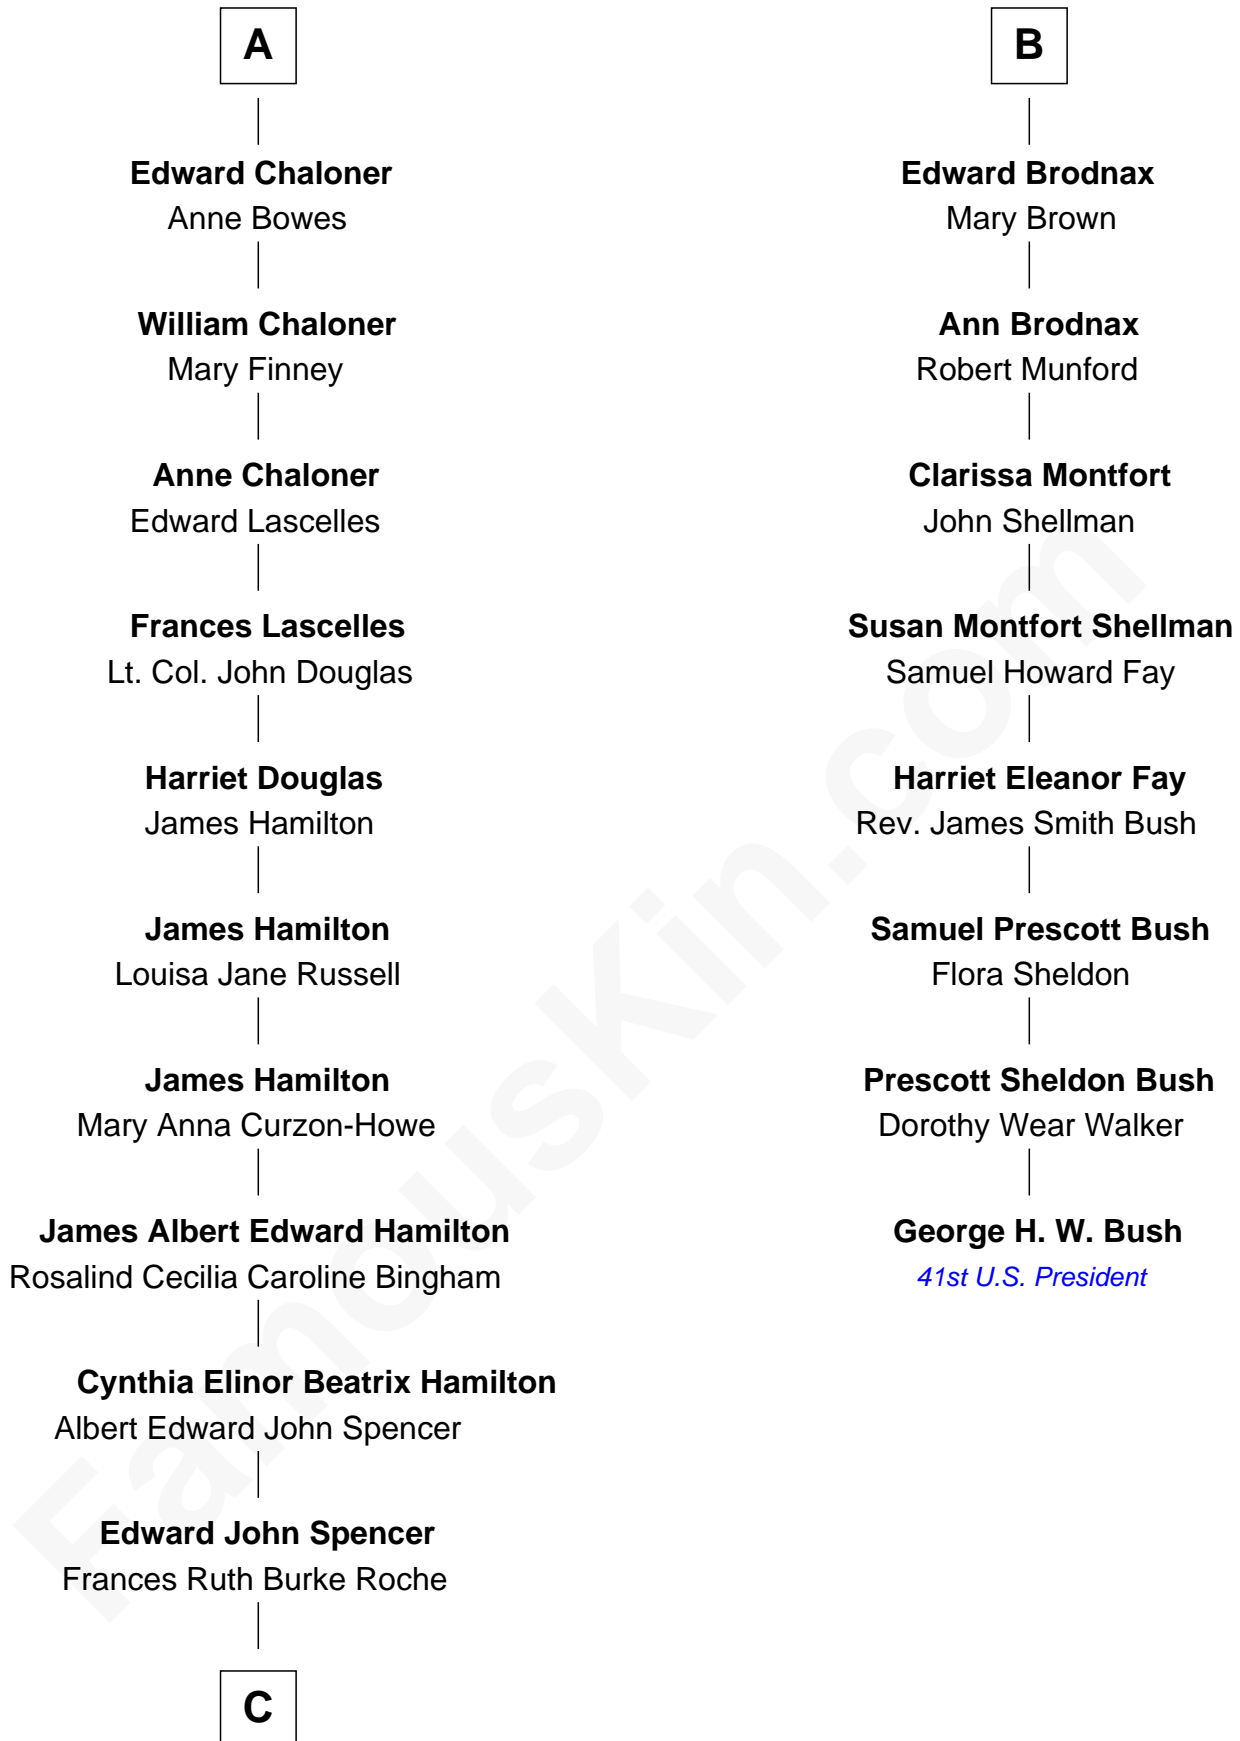

FamousKin.com Relationship Chart of

Prince Harry
Duke of Sussex

14th cousin 4 times removed of

George H. W. Bush
41st U.S. President

Sir Thomas West

with wife
Elizabeth Mortimer

with wife
Eleanor Copley

Elizabeth West
Charles Somerset

Barbara West
Sir John Guilford

Mary Somerset
Sir William Grey

Elizabeth Guilford
Sir William Cromer

Honora Grey
Henry Denny

Dorothy Cromer
William Seyliard

Katherine Denny
Sir George Fleetwood

Elizabeth Seyliard
Cornelius Beresford

Honora Fleetwood
Sir David Watkins

Dorothy Beresford
John Brodnax

Katherine Watkins
Sir David Foulis

Robert Brodnax
Anne - - - - -

Honora Foulis
William Chaloner

William Brodnax
Rebecca Champion

A

B