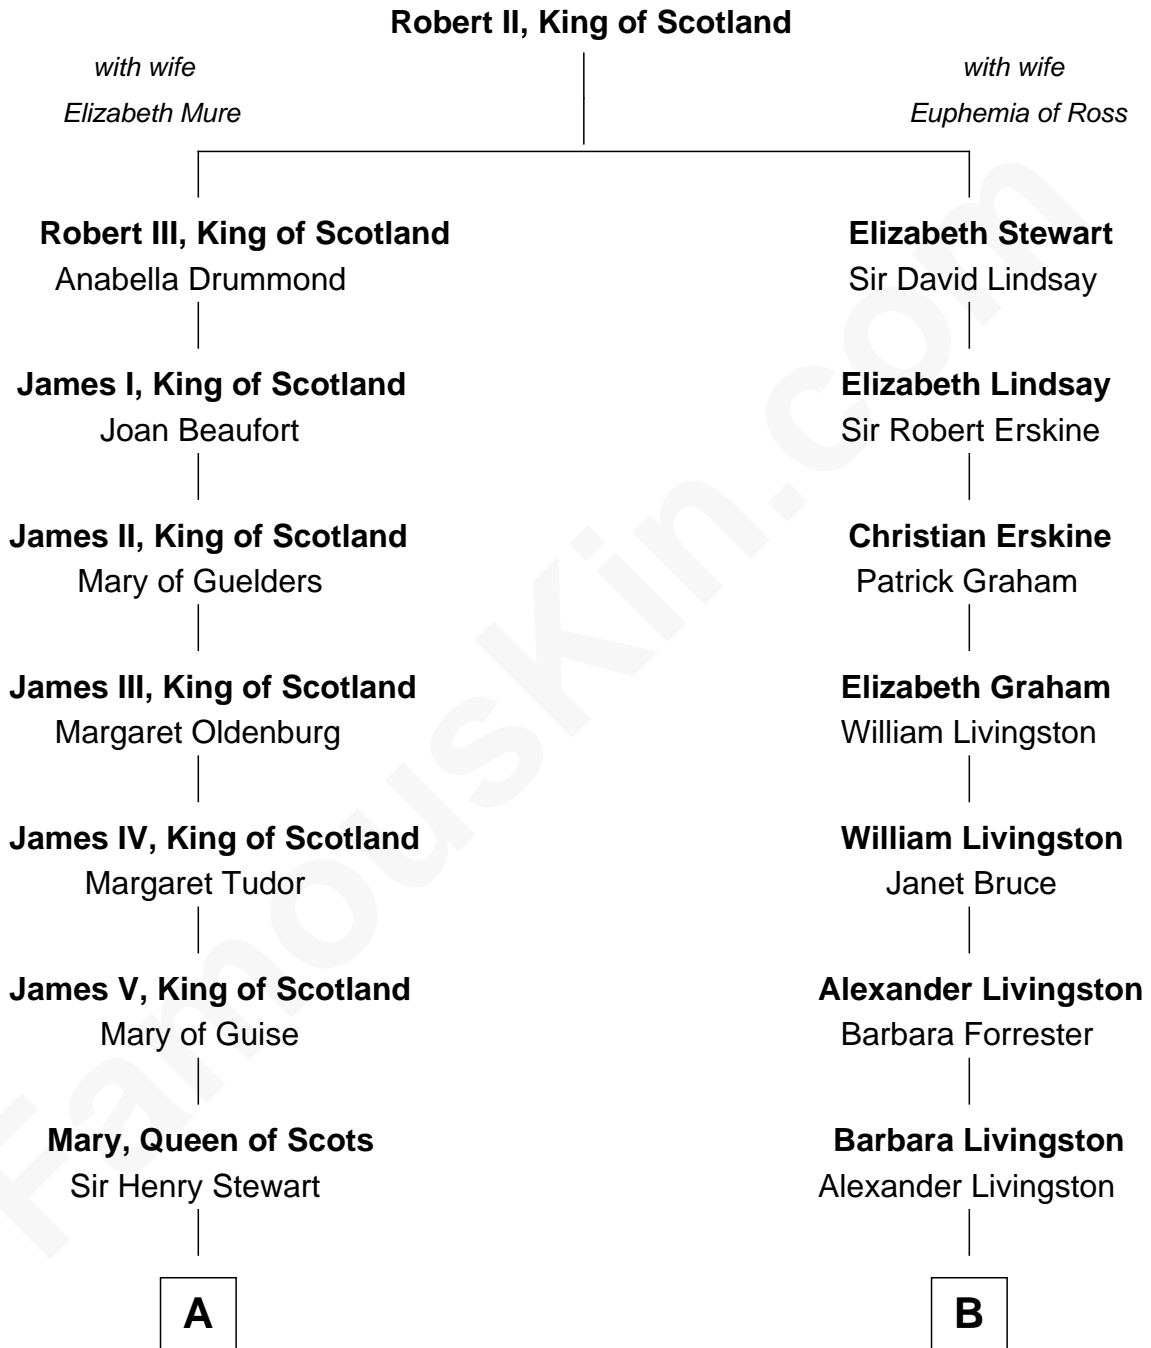

# FamousKin.com Relationship Chart of

**Prince Harry**  
*Duke of Sussex*

18th cousin 2 times removed of

**George H. W. Bush**  
*41st U.S. President*

**C**

**Albert Edward John Spencer**  
Cynthia Elinor Beatrix Hamilton

**Edward John Spencer**  
Frances Ruth Burke Roche

**Princess Diana Frances Spencer**  
Charles III, King of the United Kingdom

**Prince Harry**  
*Duke of Sussex*

**D**

**Prescott Sheldon Bush**  
Dorothy Wear Walker

**George H. W. Bush**  
*41st U.S. President*

FamousKin.com