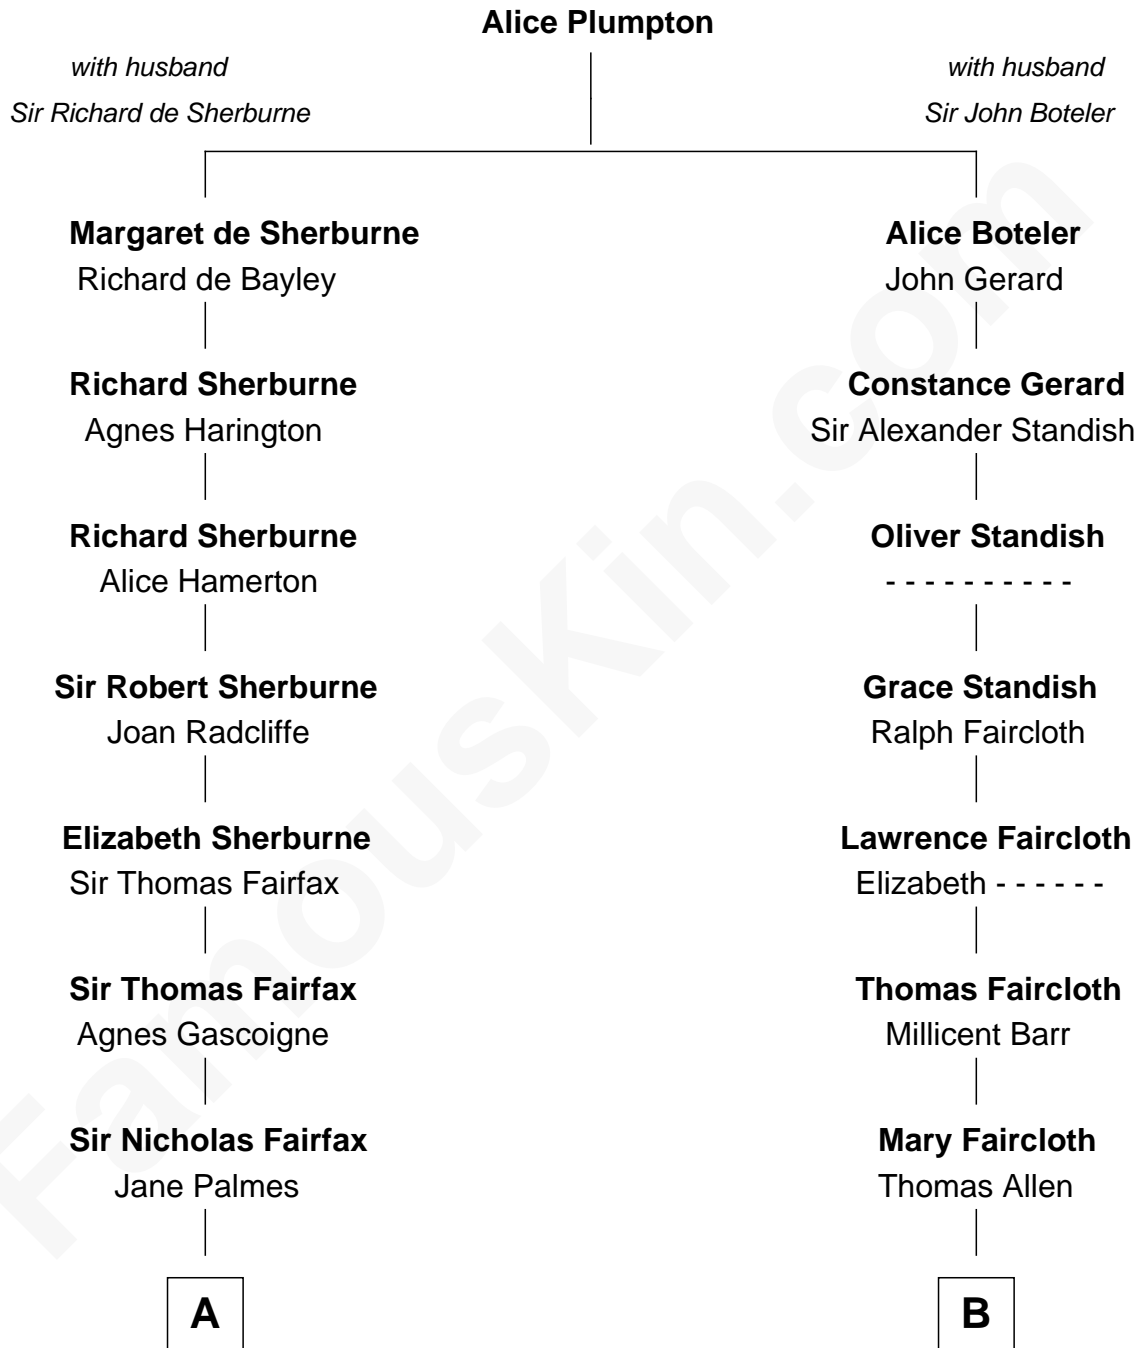

FamousKin.com Relationship Chart of

Prince Harry
Duke of Sussex

18th cousin 3 times removed of

George H. W. Bush
41st U.S. President

C

Charles Robert Spencer

Margaret Baring

Albert Edward John Spencer

Cynthia Elinor Beatrix Hamilton

Edward John Spencer

Frances Ruth Burke Roche

Princess Diana Frances Spencer

Charles III, King of the United Kingdom

Prince Harry

Duke of Sussex

D

Prescott Sheldon Bush

Dorothy Wear Walker

George H. W. Bush

41st U.S. President

FamousKin.com