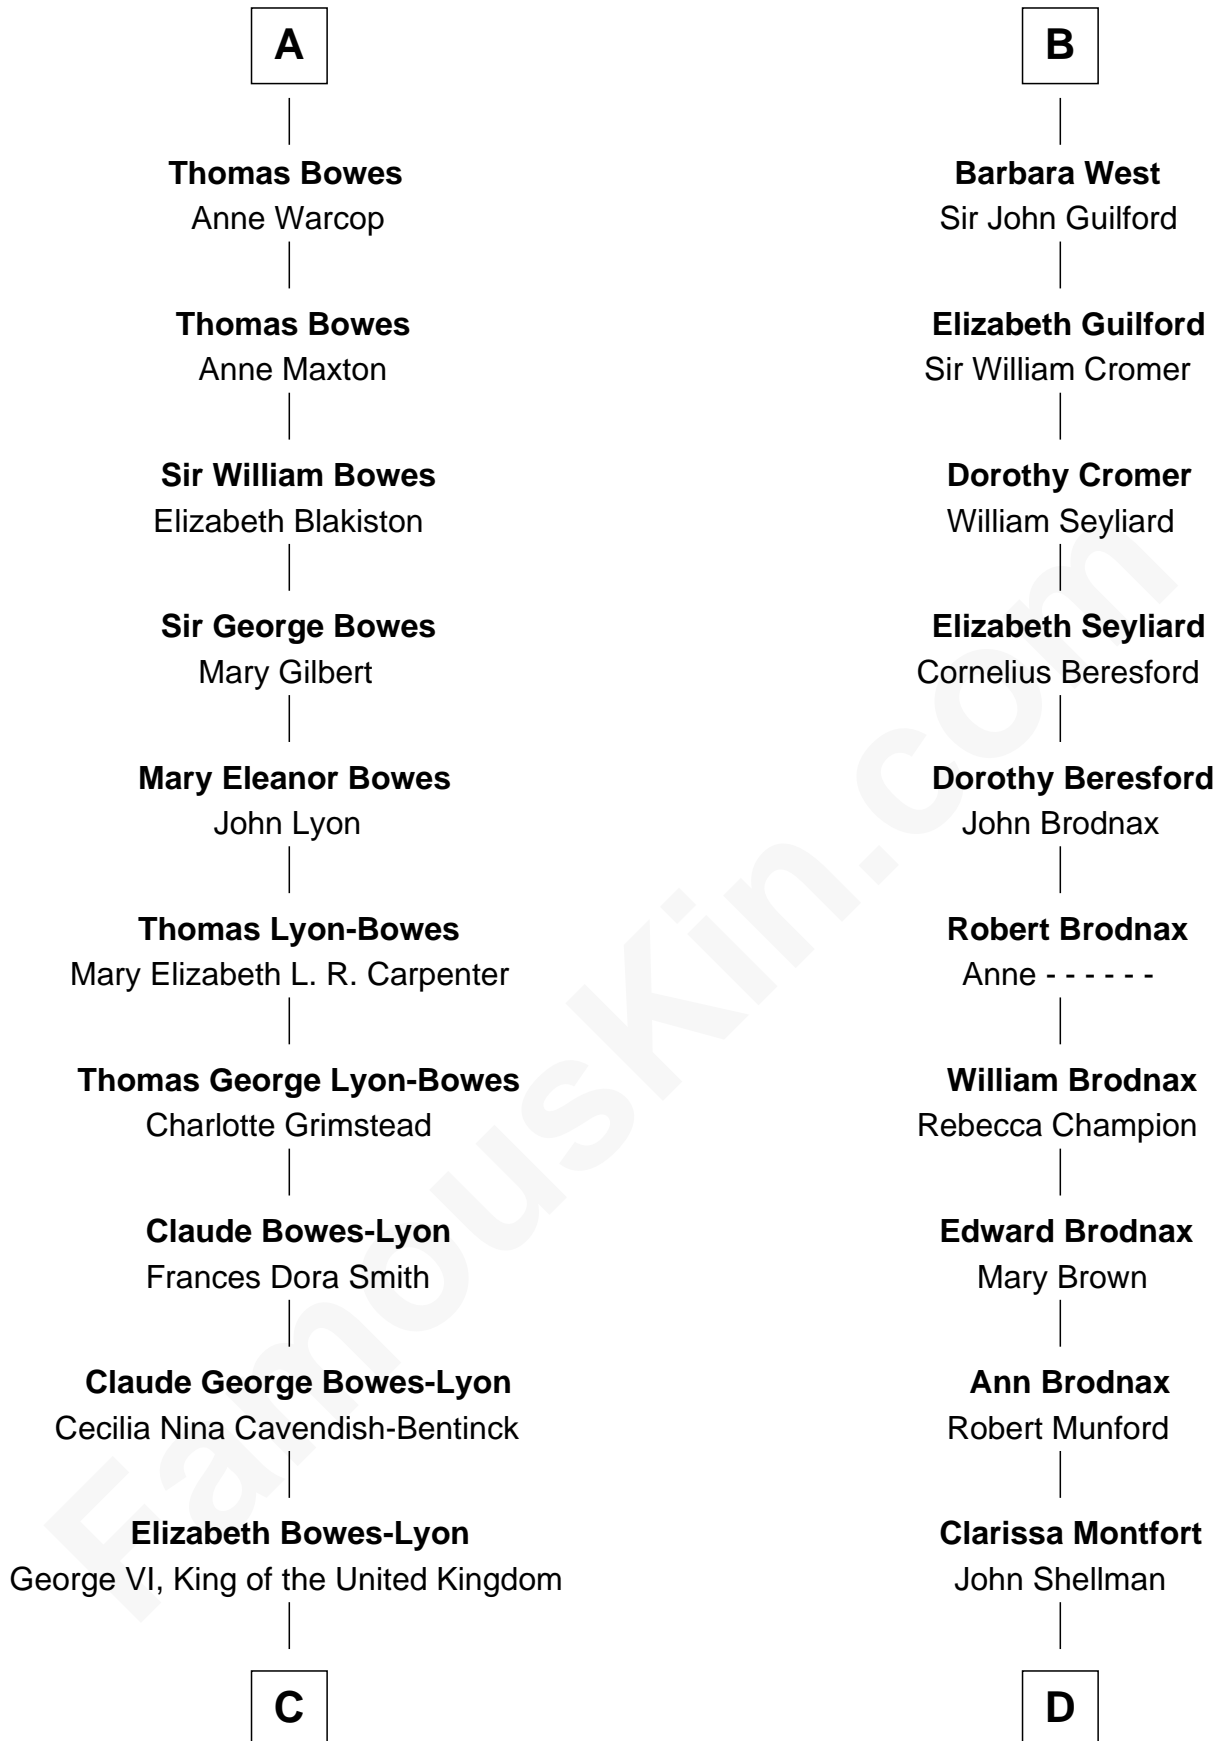

# FamousKin.com Relationship Chart of

**Prince Harry**  
*Duke of Sussex*

19th cousin 2 times removed of

**George H. W. Bush**  
*41st U.S. President*

Sir Henry FitzHugh

Joan FitzHenry  
Sir William de Greystoke

Sir Ralph de Greystoke  
Katherine de Clifford

Joan de Greystoke  
Sir William Bowes

Sir William Bowes  
Maud FitzHugh

Sir Ralph Bowes  
Margery Conyers

Richard Bowes  
Elizabeth Aske

Sir George Bowes  
Jane Talbot

A

Joan FitzHenry  
Sir William de Greystoke

Sir Ralph de Greystoke  
Katherine de Clifford

Maud de Greystoke  
Eudo de Welles

Sir Lionel de Welles  
Joan de Waterton

Eleanor de Welles  
Sir Thomas Hoo

Anne Hoo  
Sir Roger Copley

Eleanor Copley  
Sir Thomas West

B

**C**

**Elizabeth II, Queen of the United Kingdom**

Prince Philip of Edinburgh

**Charles III, King of the United Kingdom**

Princess Diana Frances Spencer

**Prince Harry**