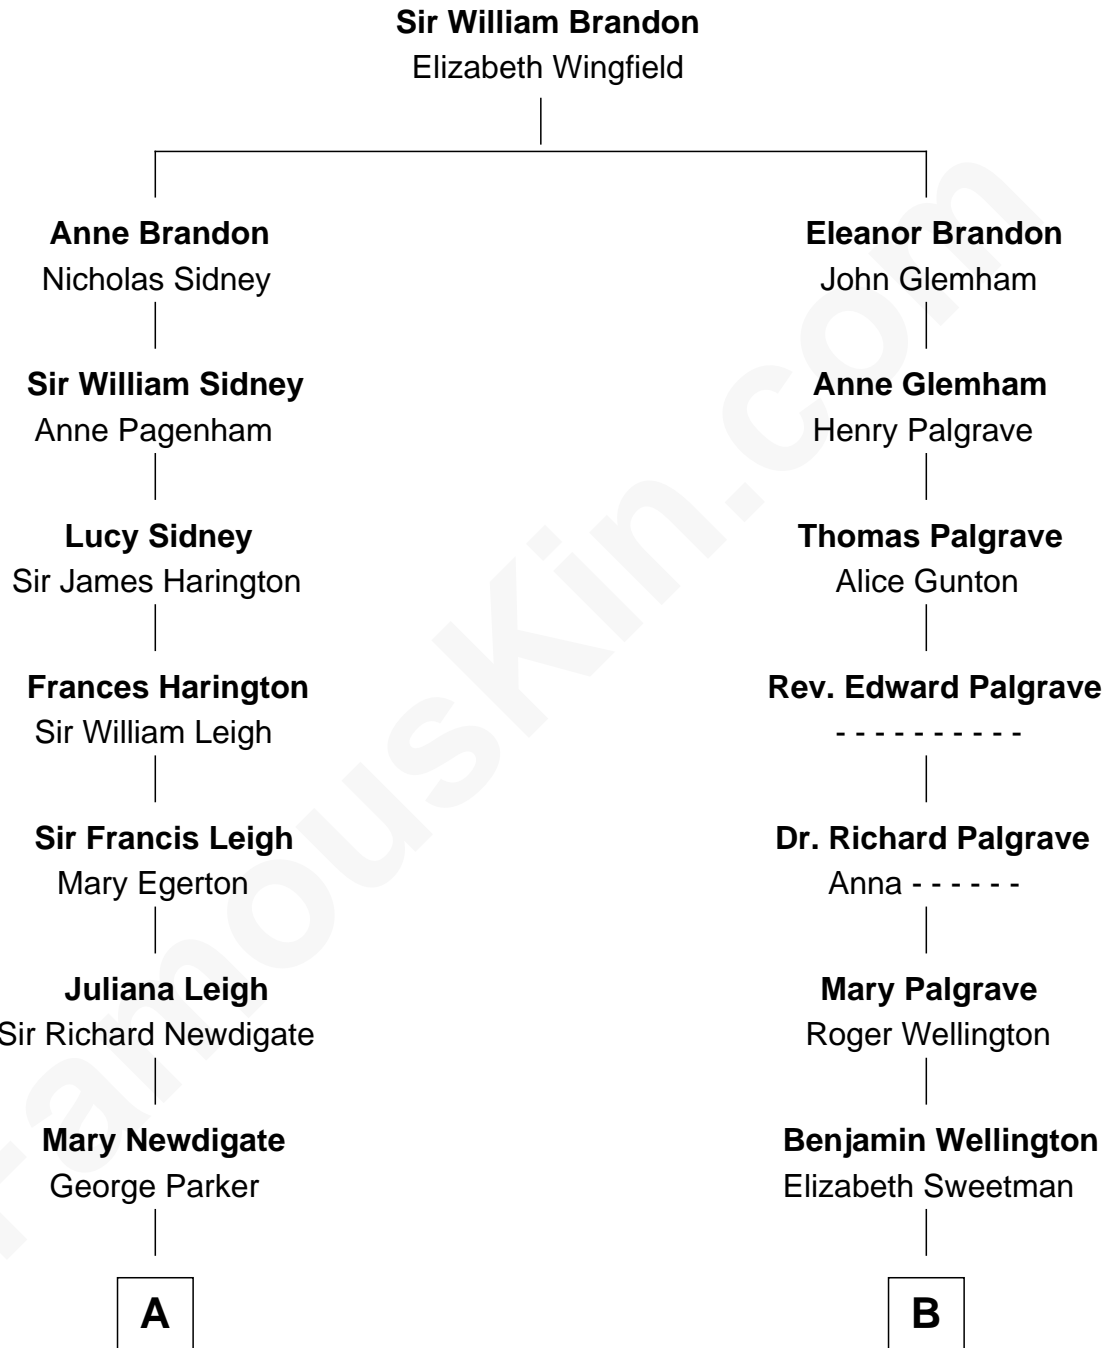

FamousKin.com
Relationship Chart of
Prince Harry
Duke of Sussex

16th cousin 2 times removed of
George H. W. Bush
41st U.S. President

C

Princess Diana Frances Spencer
Charles III, King of the United Kingdom

Prince Harry
Duke of Sussex

FamousKin.com