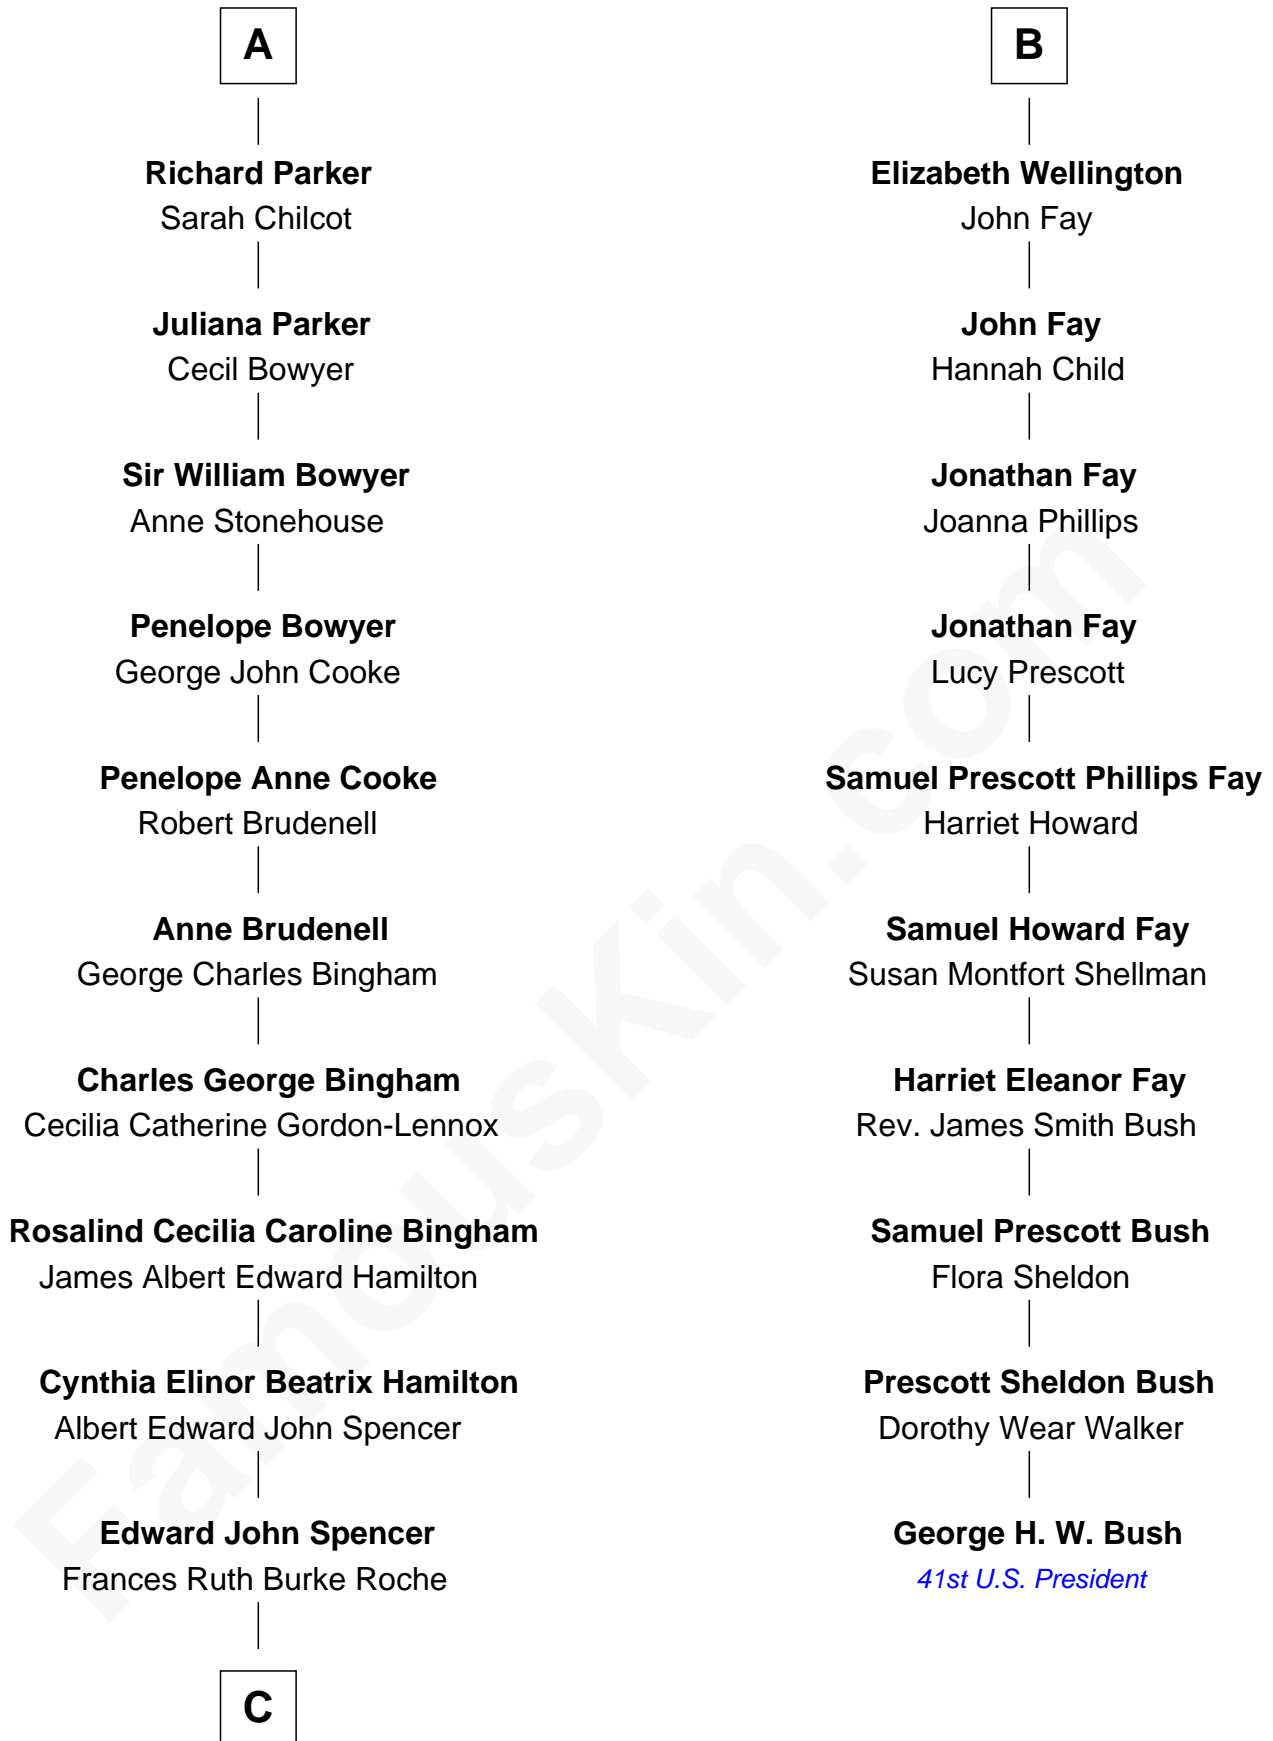

FamousKin.com
Relationship Chart of
Prince Harry
Duke of Sussex

16th cousin 2 times removed of
George H. W. Bush
41st U.S. President

C

Princess Diana Frances Spencer
Charles III, King of the United Kingdom

Prince Harry
Duke of Sussex

FamousKin.com