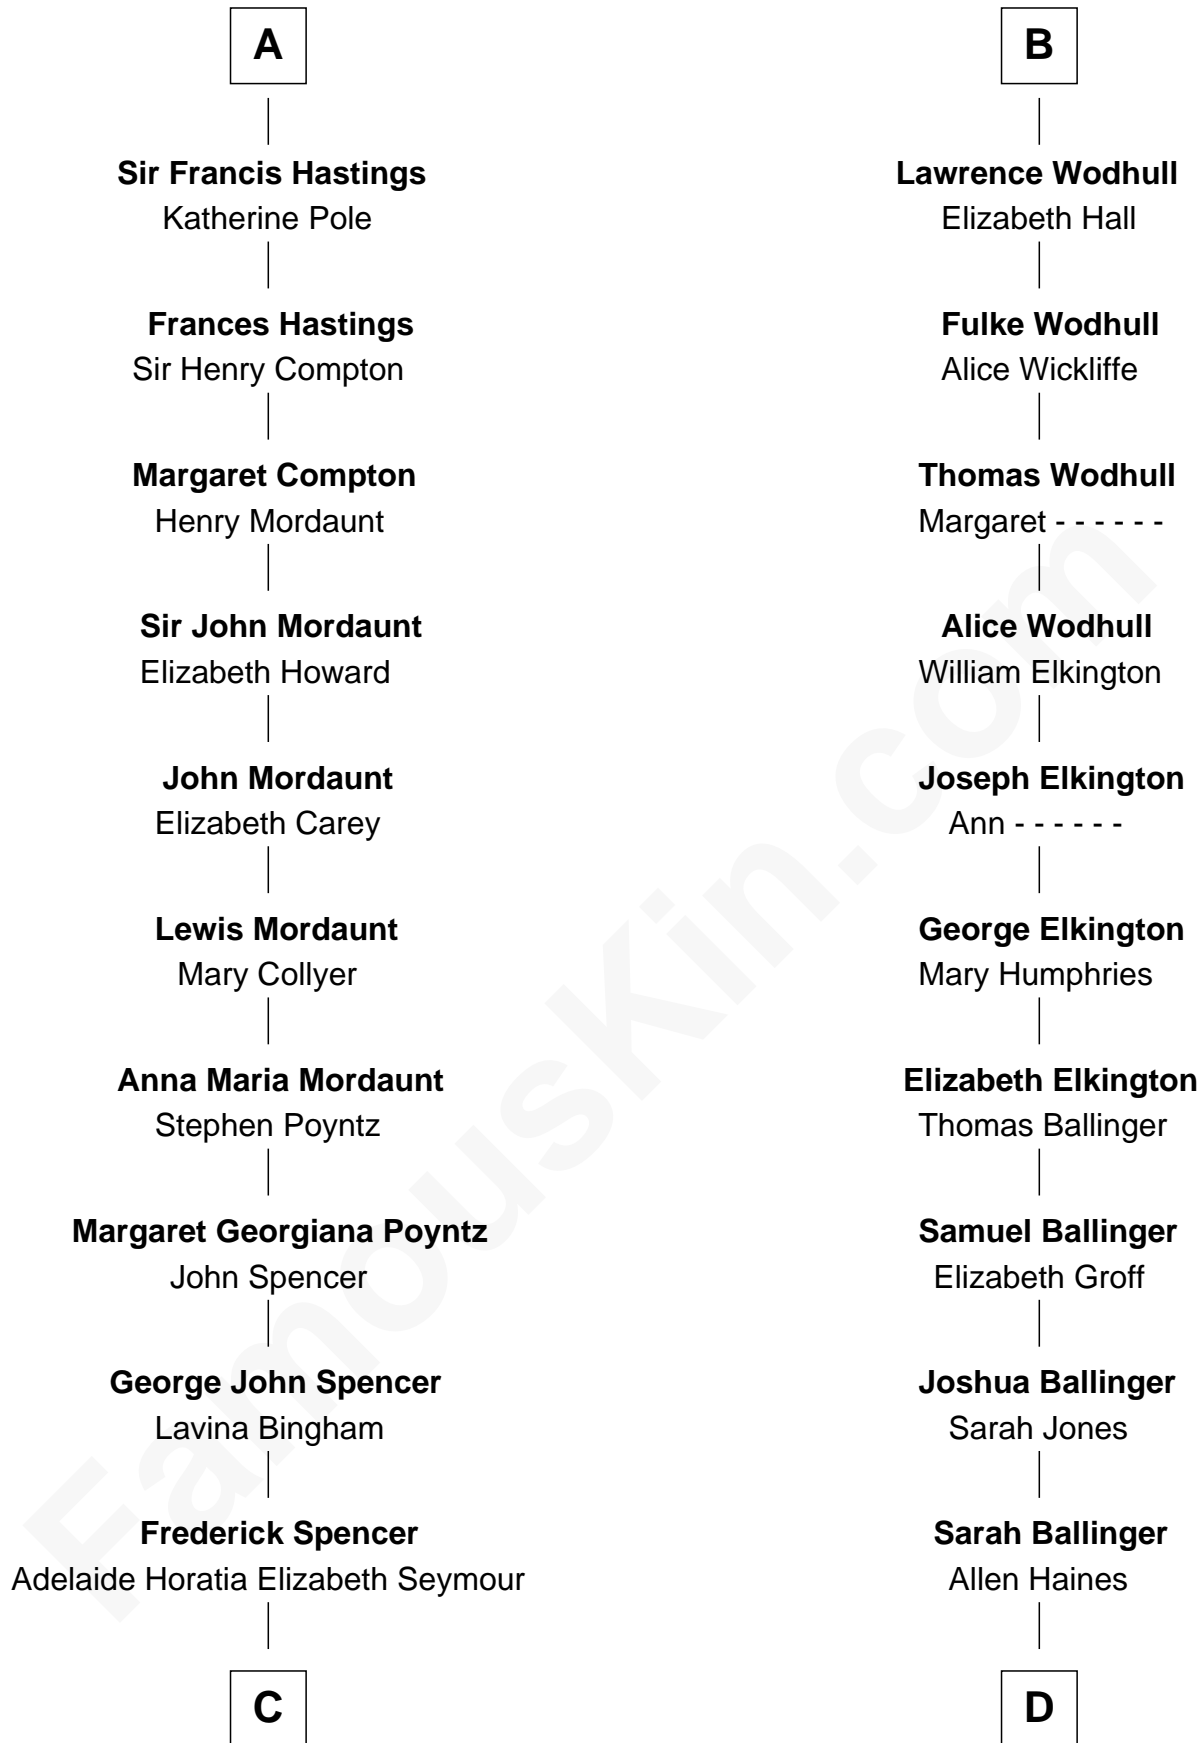

FamousKin.com Relationship Chart of

Prince Harry
Duke of Sussex

21st cousin of

Barbara (Pierce) Bush

First Lady of President George H.W. Bush

C

Charles Robert Spencer

Margaret Baring

Albert Edward John Spencer

Cynthia Elinor Beatrix Hamilton

Edward John Spencer

Frances Ruth Burke Roche

Princess Diana Frances Spencer

Charles III, King of the United Kingdom

Prince Harry

Duke of Sussex