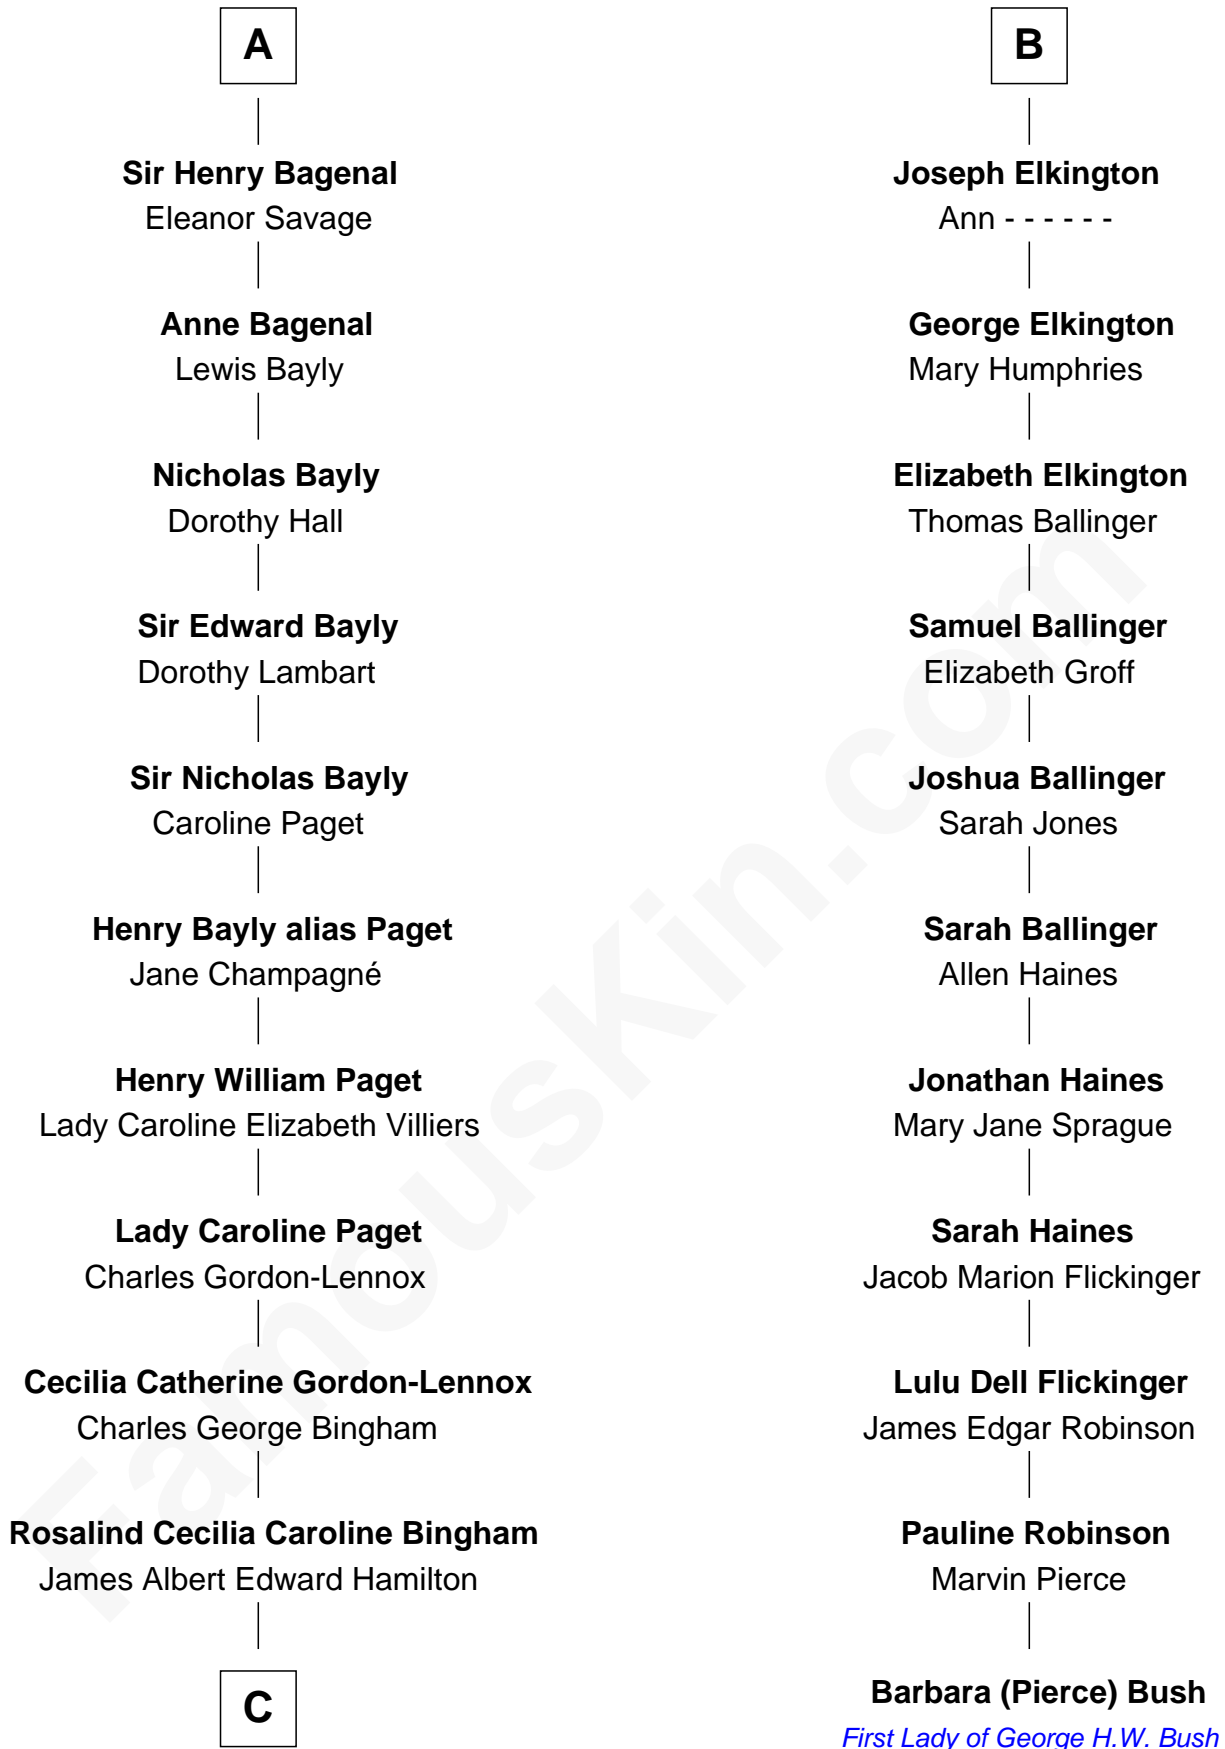

**FamousKin.com**  
**Relationship Chart of**  
**Prince Harry**  
*Duke of Sussex*

17th cousin 3 times removed of  
**Barbara (Pierce) Bush**  
*First Lady of President George H.W. Bush*

**C**

**Cynthia Elinor Beatrix Hamilton**

Albert Edward John Spencer

**Edward John Spencer**

Frances Ruth Burke Roche

**Princess Diana Frances Spencer**

Charles III, King of the United Kingdom

**Prince Harry**

*Duke of Sussex*

FamousKin.com