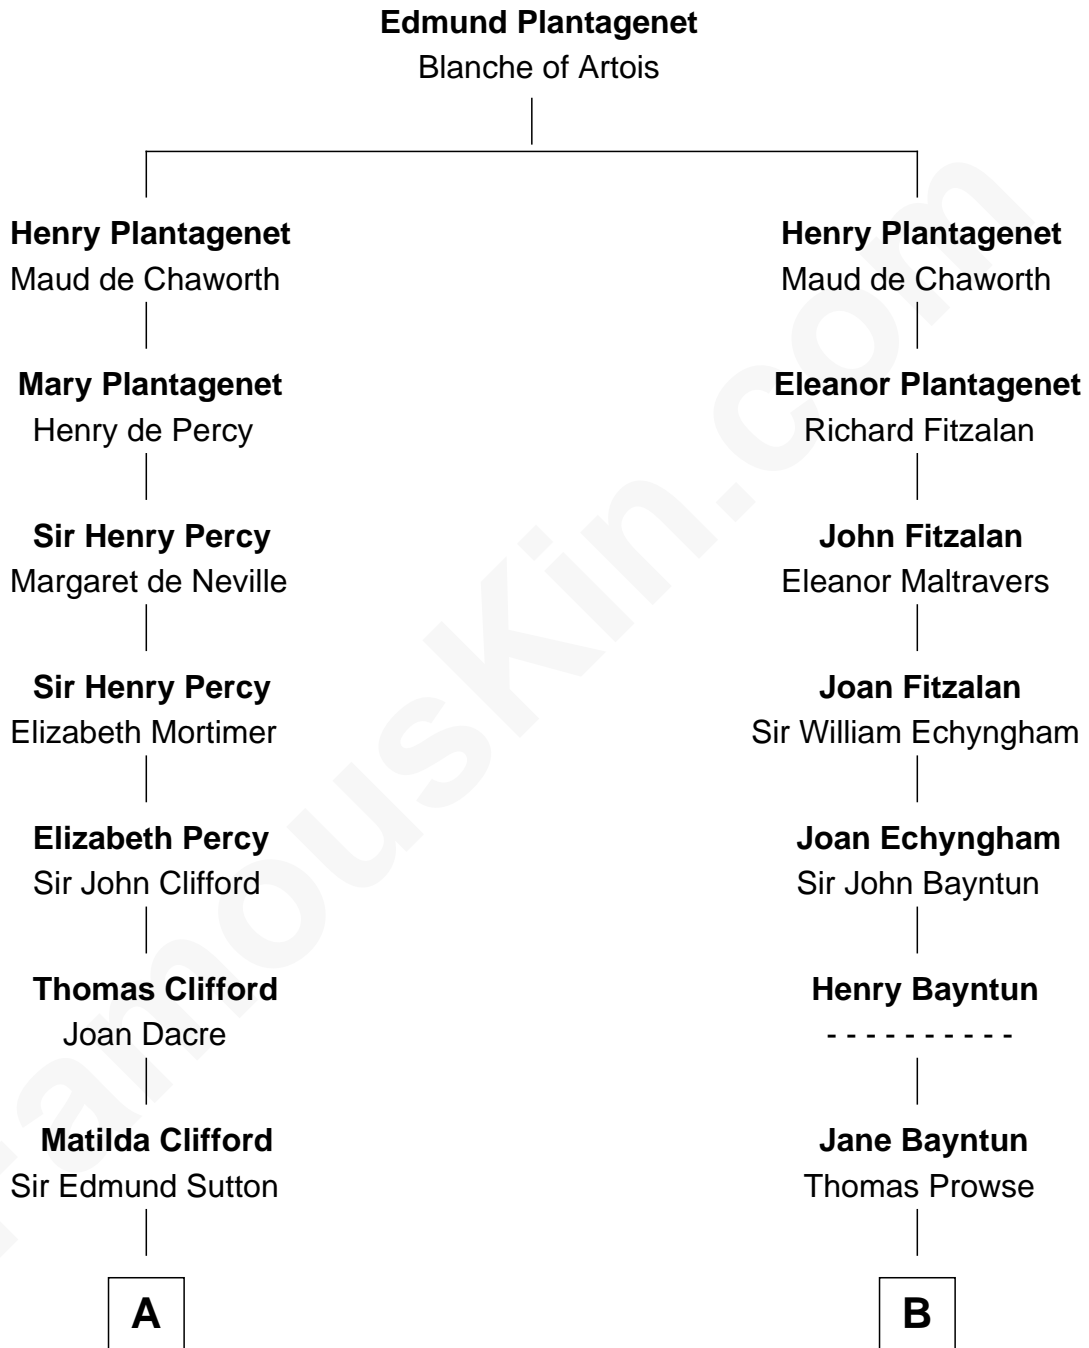

FamousKin.com
Relationship Chart of
Prince Harry
Duke of Sussex

20th cousin 1 time removed of
Barbara (Pierce) Bush
First Lady of President George H.W. Bush

C

Charles Robert Spencer

Margaret Baring

Albert Edward John Spencer

Cynthia Elinor Beatrix Hamilton

Edward John Spencer

Frances Ruth Burke Roche

Princess Diana Frances Spencer

Charles III, King of the United Kingdom

Prince Harry

Duke of Sussex

D