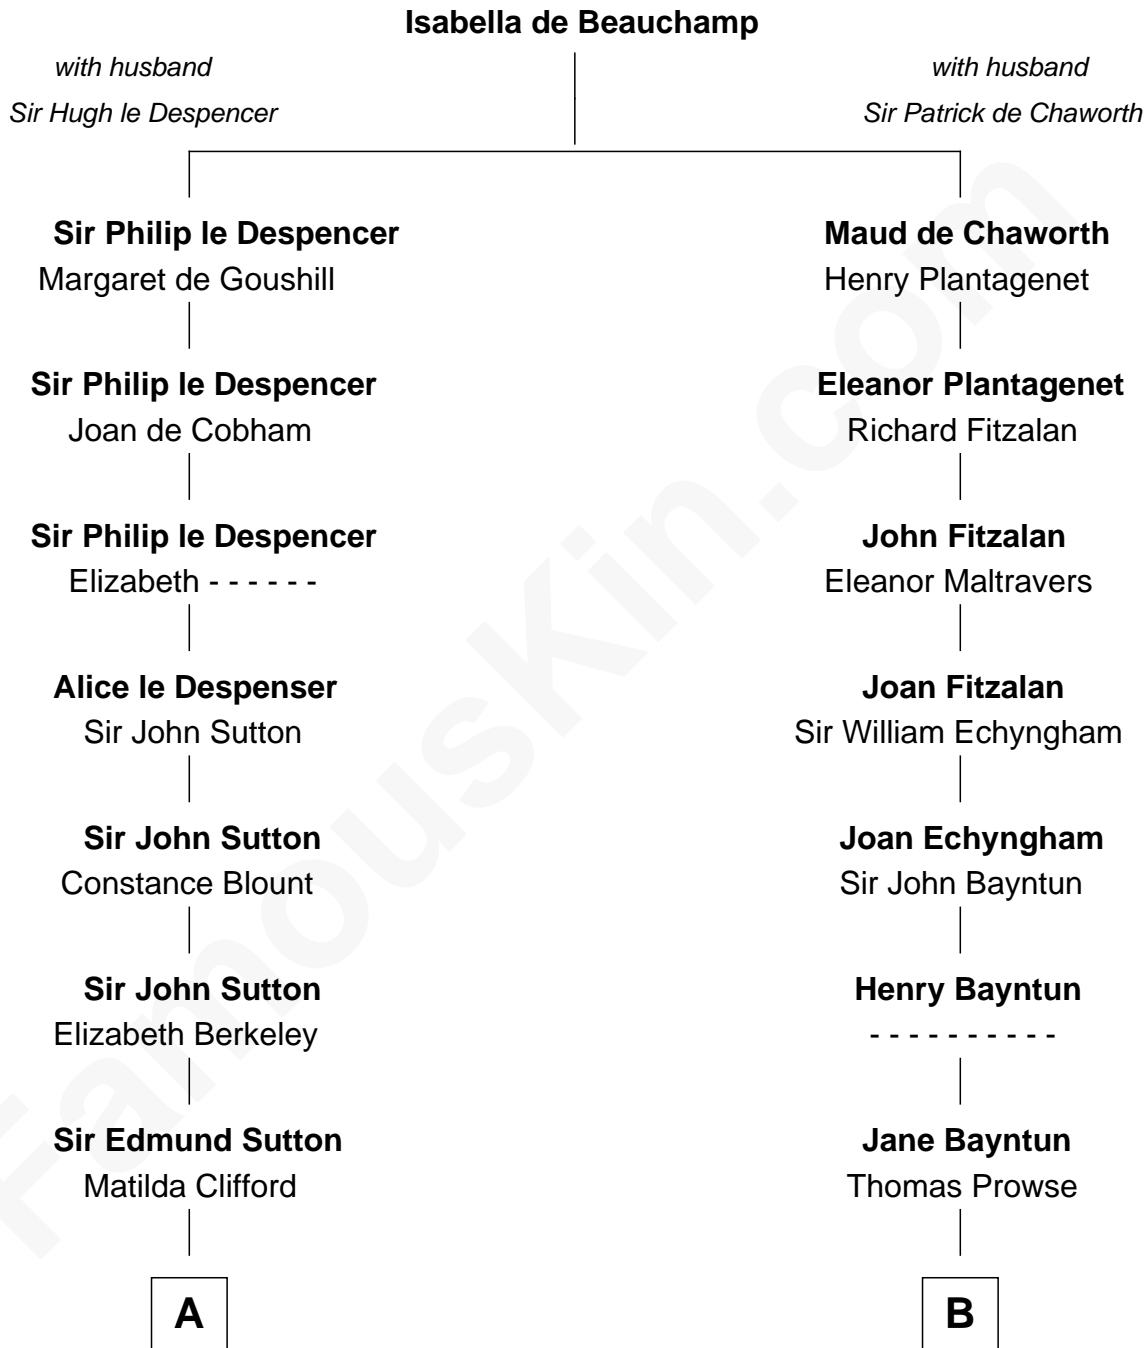

# FamousKin.com Relationship Chart of

**Prince Harry**  
*Duke of Sussex*

20th cousin 1 time removed of

**Barbara (Pierce) Bush**

*First Lady of President George H.W. Bush*

**C**

**Charles Robert Spencer**

Margaret Baring

**Albert Edward John Spencer**

Cynthia Elinor Beatrix Hamilton

**Edward John Spencer**

Frances Ruth Burke Roche

**Princess Diana Frances Spencer**

Charles III, King of the United Kingdom

**Prince Harry**

*Duke of Sussex*