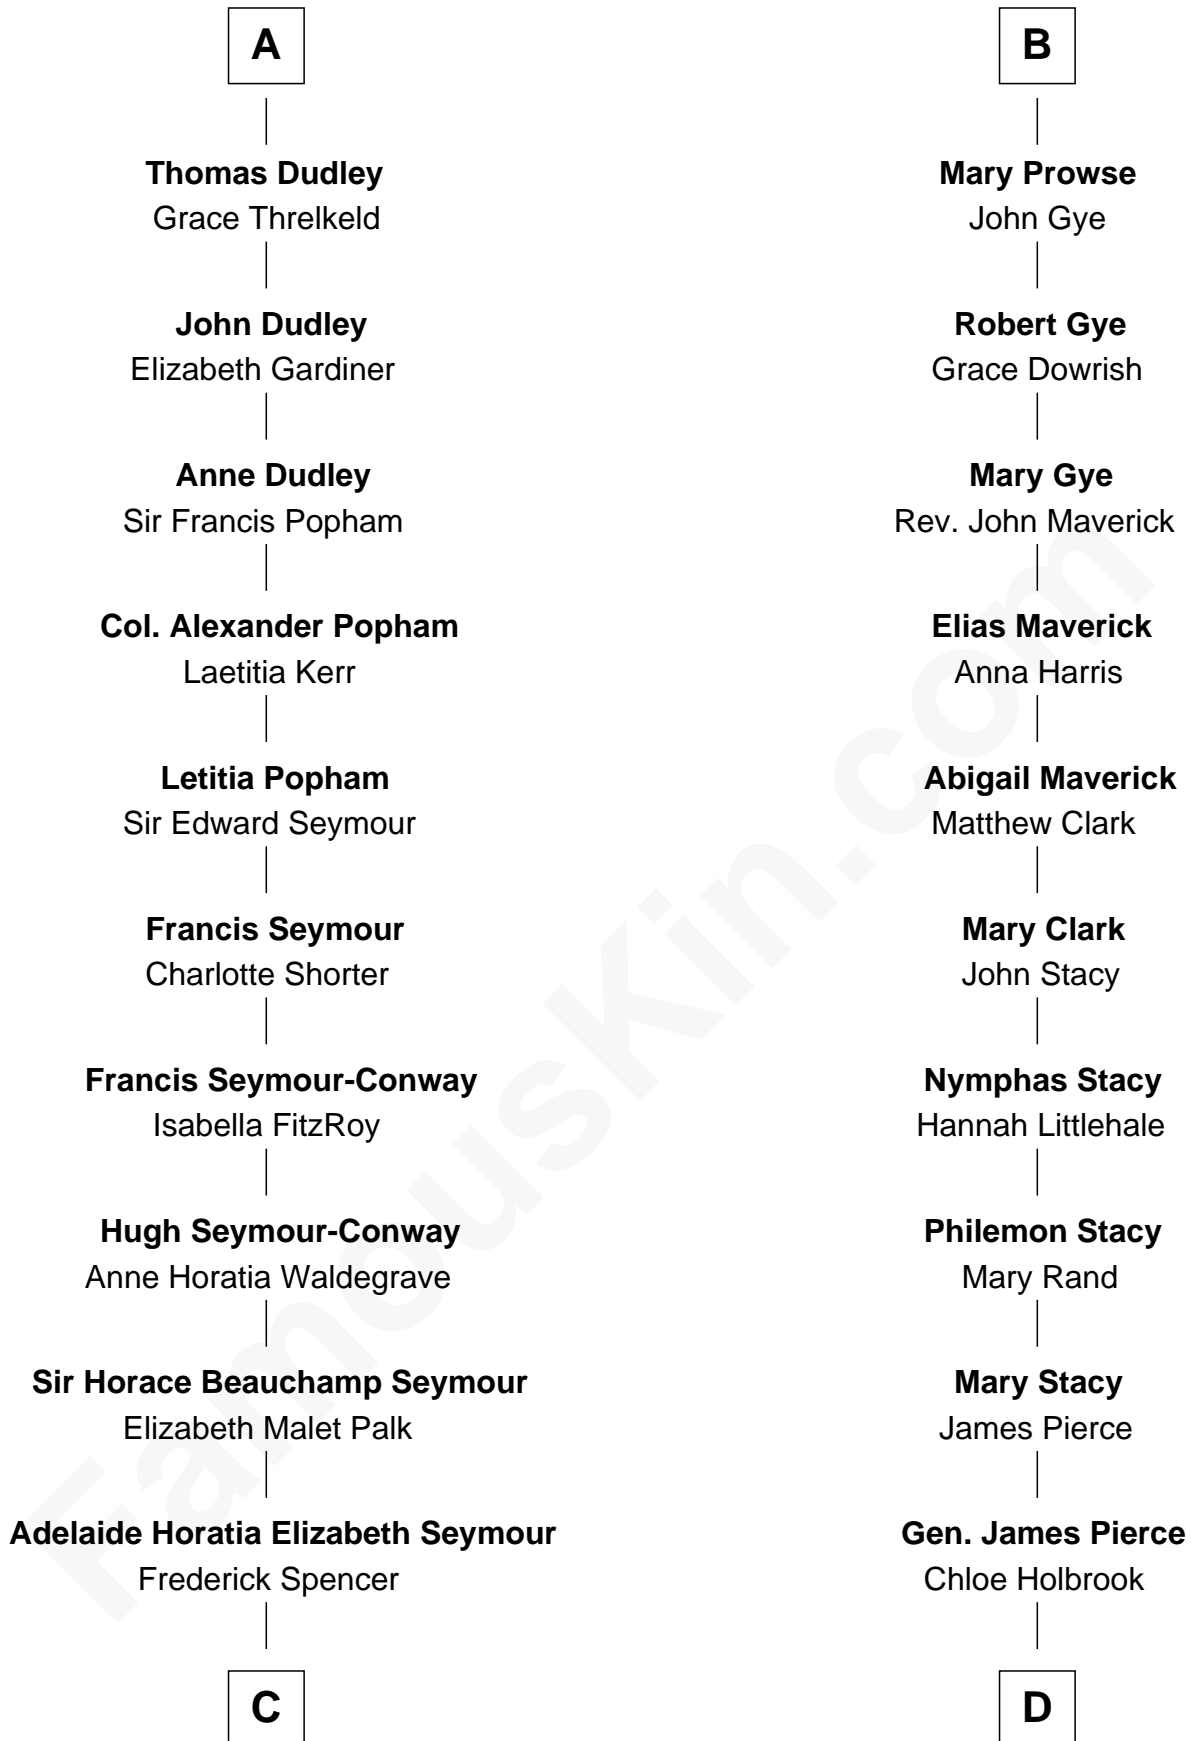

# FamousKin.com Relationship Chart of

**Prince Harry**  
*Duke of Sussex*

20th cousin 1 time removed of

**Barbara (Pierce) Bush**

*First Lady of President George H.W. Bush*

**C**

**Charles Robert Spencer**

Margaret Baring

**Albert Edward John Spencer**

Cynthia Elinor Beatrix Hamilton

**Edward John Spencer**

Frances Ruth Burke Roche

**Princess Diana Frances Spencer**

Charles III, King of the United Kingdom

**Prince Harry**

*Duke of Sussex*