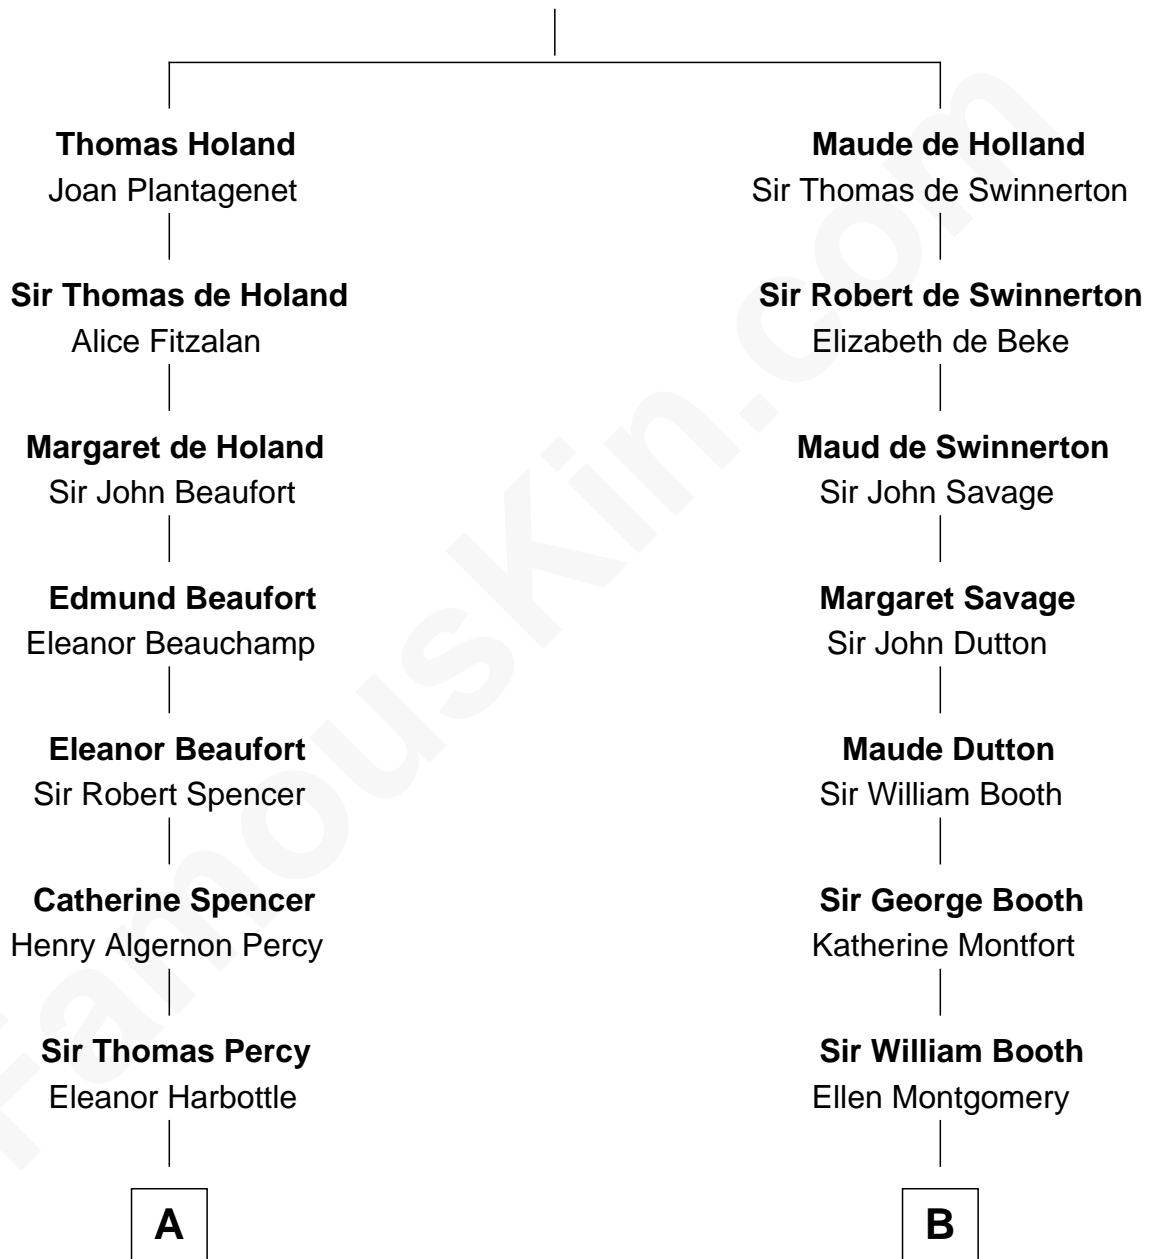

FamousKin.com Relationship Chart of

Prince Harry

Duke of Sussex

20th cousin 1 time removed of

Barbara (Pierce) Bush

First Lady of President George H.W. Bush

Sir Robert de Holland

Maude la Zouche

A

Henry Percy
Katherine Neville

Henry Percy
Dorothy Devereux

Dorothy Percy
Robert Sydney

Dorothy Sydney
Henry Spencer

Sir Robert Spencer
Ann Digby

Sir Charles Spencer
Anne Churchill

John Spencer
Georgiana Carolina Carteret