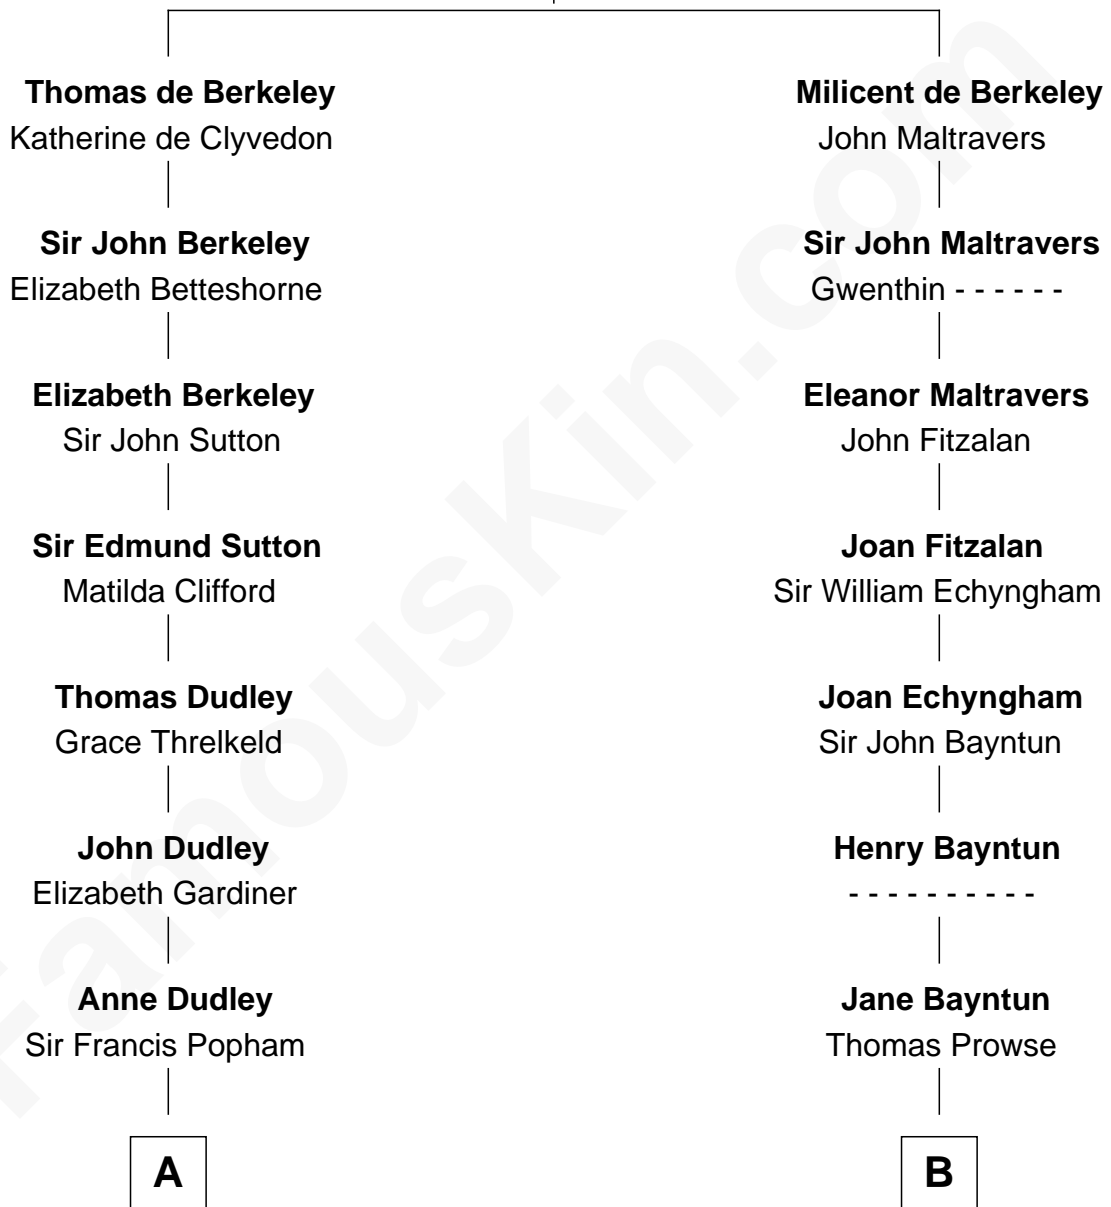

FamousKin.com
Relationship Chart of
Prince Harry
Duke of Sussex

18th cousin 2 times removed of
Barbara (Pierce) Bush
First Lady of President George H.W. Bush

Sir Maurice de Berkeley
 Eve la Zouche

C

Princess Diana Frances Spencer
Charles III, King of the United Kingdom

Prince Harry
Duke of Sussex

D

Jonas James Pierce
Kate Pritzel

Scott Pierce
Mabel Marvin

Marvin Pierce
Pauline Robinson

Barbara (Pierce) Bush
First Lady of George H.W. Bush

FamousKin.com