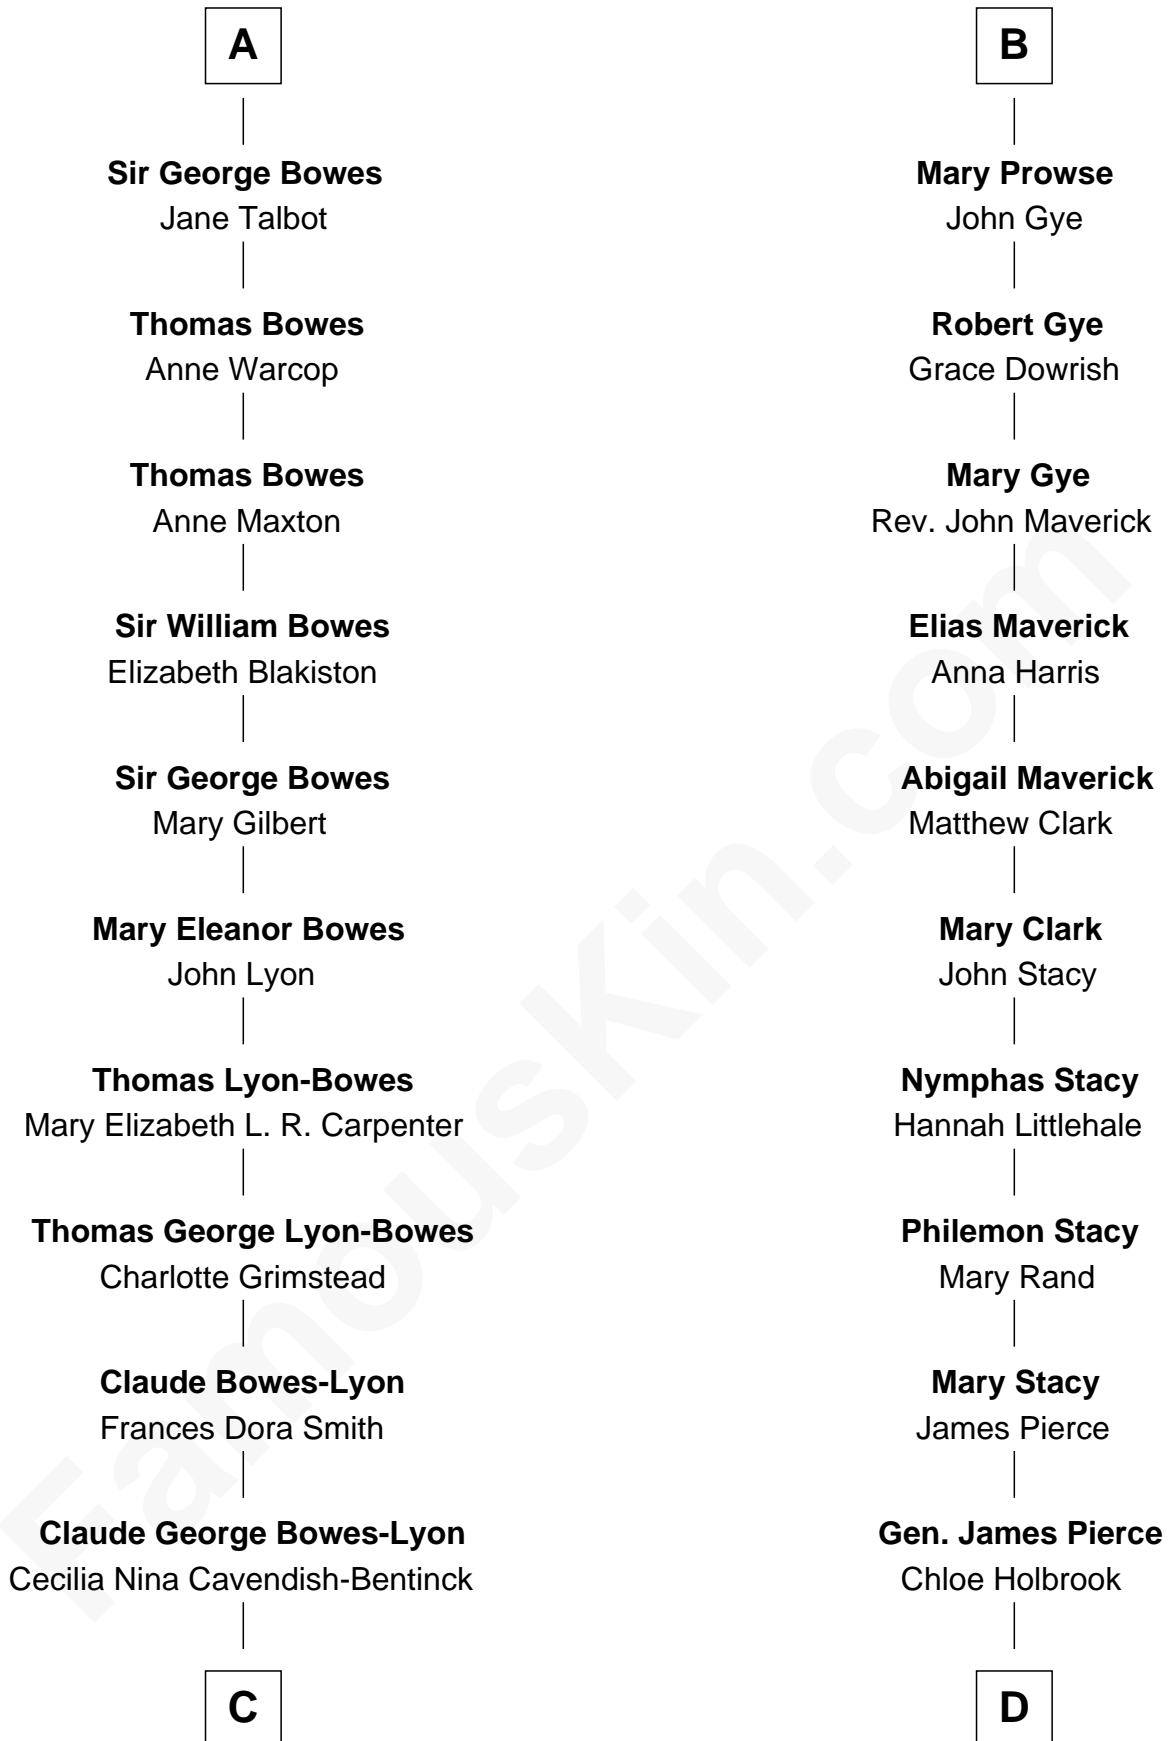

FamousKin.com Relationship Chart of

Prince Harry
Duke of Sussex

20th cousin of

Barbara (Pierce) Bush

First Lady of President George H.W. Bush

C

Elizabeth Bowes-Lyon

George VI, King of the United Kingdom

Elizabeth II, Queen of the United Kingdom

Prince Philip of Edinburgh

Charles III, King of the United Kingdom

Princess Diana Frances Spencer

Prince Harry

Duke of Sussex

D

Jonas James Pierce

Kate Pritzel

Scott Pierce

Mabel Marvin

Marvin Pierce

Pauline Robinson

Barbara (Pierce) Bush

First Lady of George H.W. Bush