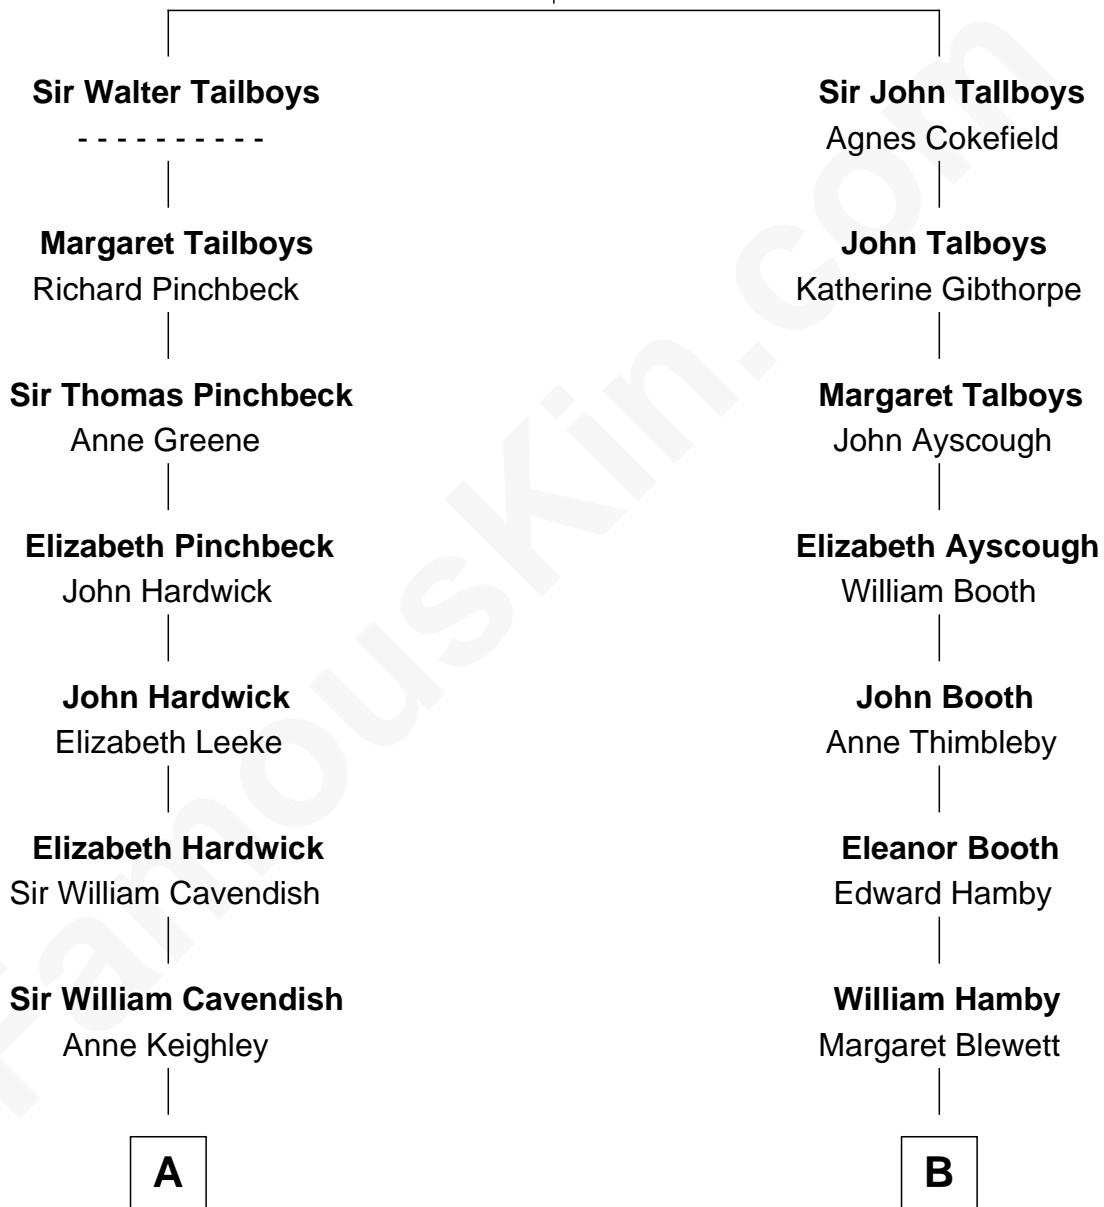

FamousKin.com Relationship Chart of

Prince Harry
Duke of Sussex

20th cousin of

George W. Bush
43rd U.S. President

Sir Walter Tailboys
Margaret - - - - -

A

William Cavendish
Christian Bruce

William Cavendish
Elizabeth Cecil

Sir William Cavendish
Mary Butler

Sir William Cavendish
Rachel Russell

Sir William Cavendish
Catherine Hoskins

Sir William Cavendish
Charlotte Elizabeth Boyle

Dorothy Cavendish
William Henry Bentinck

Charles Augustus Cavendish-Bentinck
Anne Wellesley