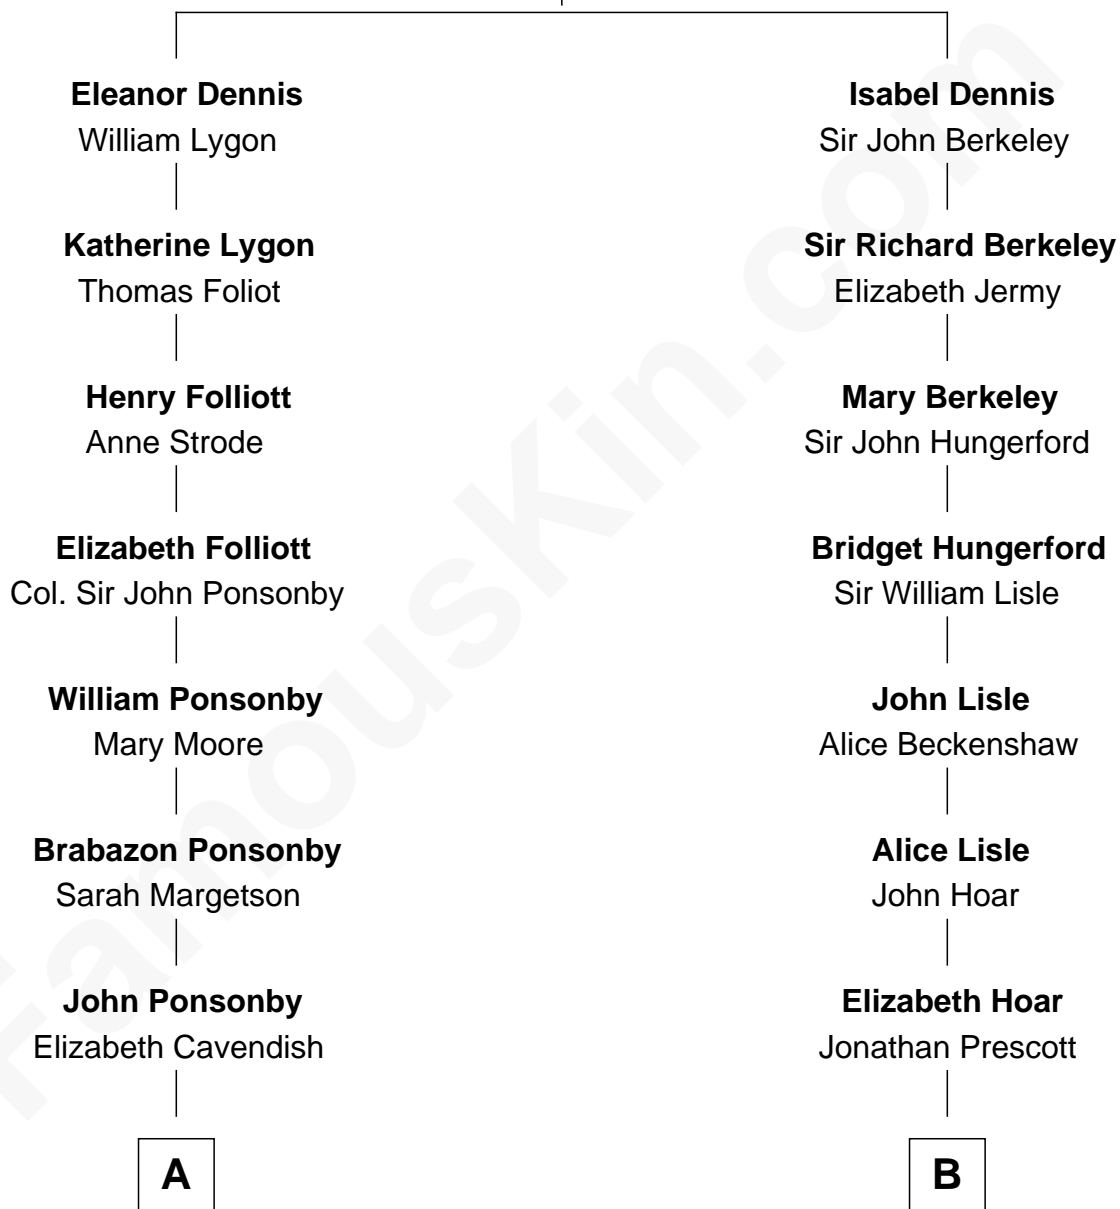

# FamousKin.com Relationship Chart of

**Prince Harry**

*Duke of Sussex*

15th cousin 1 time removed of

**George W. Bush**

*43rd U.S. President*

**Sir William Dennis**

Anne Berkeley

**A**

**William Brabazon Ponsonby**

Louisa Molesworth

**Mary Elizabeth Ponsonby**

Charles Grey

**Elizabeth Grey**

John Crocker Bulteel

**Louisa Emily Charlotte Bulteel**

Edward Charles Baring

**Margaret Baring**

Charles Robert Spencer

**Albert Edward John Spencer**

Cynthia Elinor Beatrix Hamilton

**Edward John Spencer**

Frances Ruth Burke Roche

**Princess Diana Frances Spencer**

Charles III, King of the United Kingdom

**Prince Harry**

*Duke of Sussex*

**B**

**Dr. Jonathan Prescott**

Rebecca Bulkeley

**Dr. Abel Prescott**

Abigail Brigham