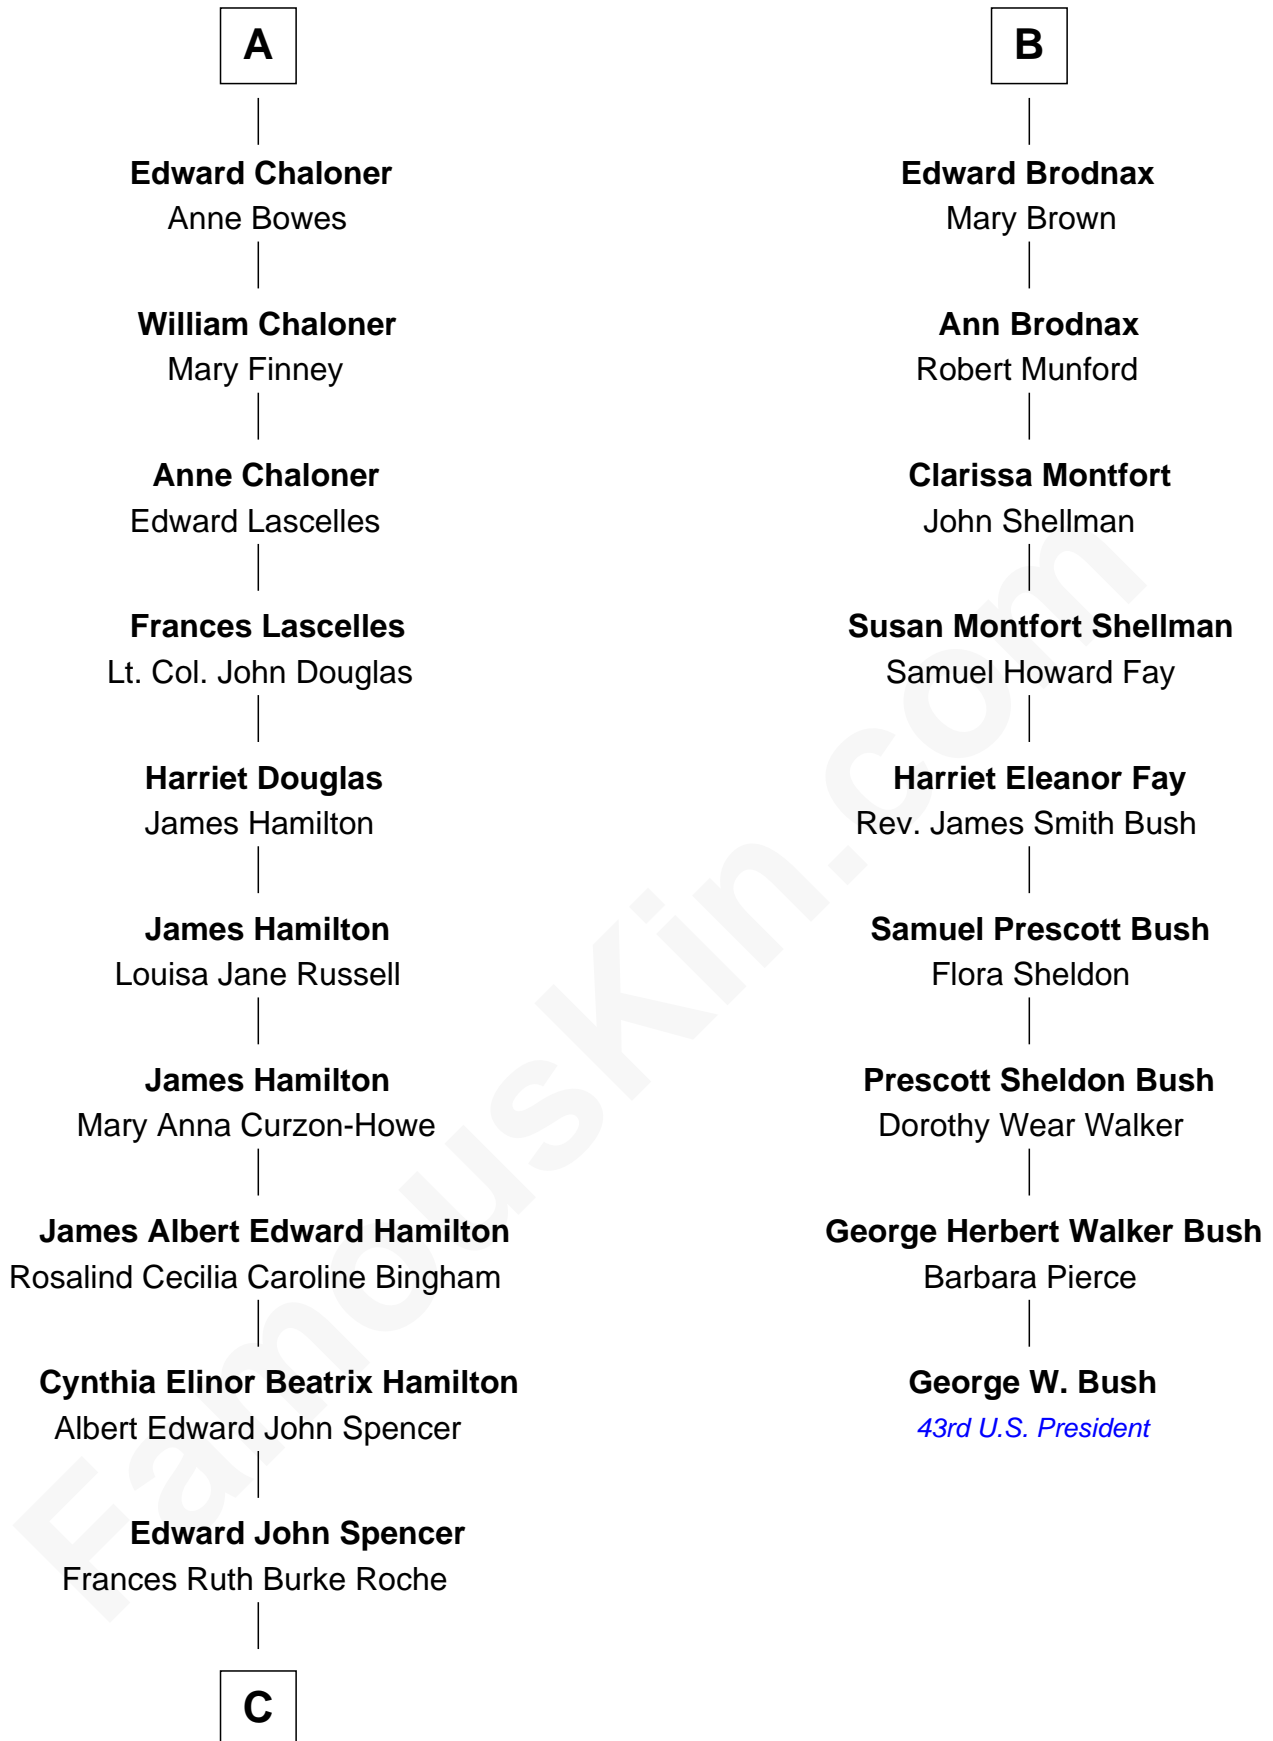

FamousKin.com

Relationship Chart of

Prince Harry

Duke of Sussex

15th cousin 3 times removed of

George W. Bush
43rd U.S. President

C

Princess Diana Frances Spencer
Charles III, King of the United Kingdom