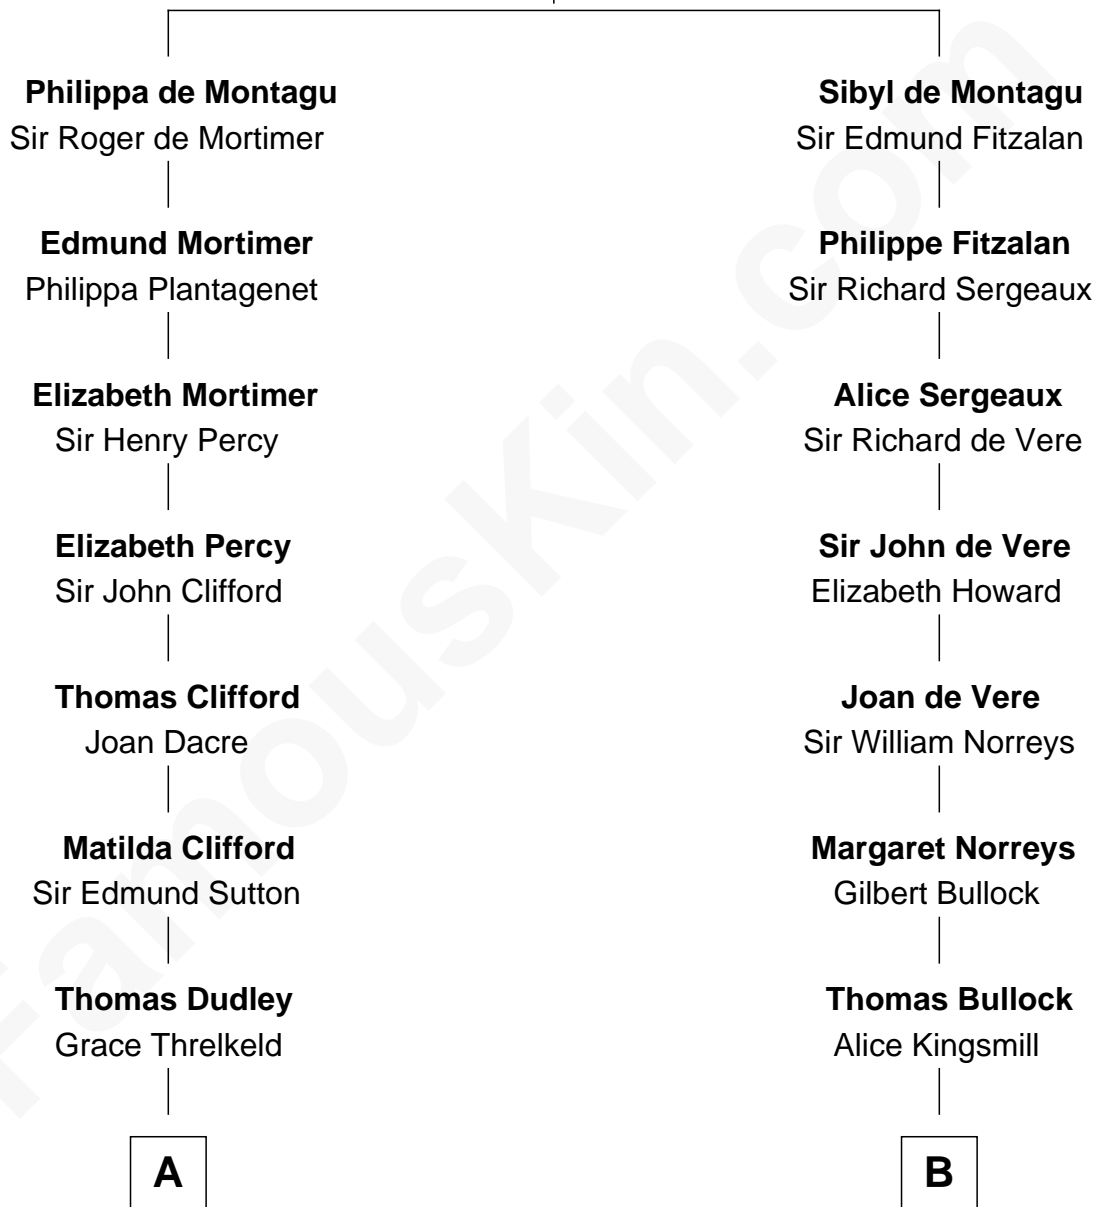

# FamousKin.com Relationship Chart of

**Prince Harry**  
*Duke of Sussex*

20th cousin 1 time removed of

**George W. Bush**  
*43rd U.S. President*

**William de Montagu**  
Katherine de Grandison

**C**

**Albert Edward John Spencer**

Cynthia Elinor Beatrix Hamilton

**Edward John Spencer**

Frances Ruth Burke Roche

**Princess Diana Frances Spencer**

Charles III, King of the United Kingdom

**Prince Harry**

*Duke of Sussex*

**D**

**Harriet Eleanor Fay**

Rev. James Smith Bush

**Samuel Prescott Bush**

Flora Sheldon

**Prescott Sheldon Bush**

Dorothy Wear Walker

**George Herbert Walker Bush**

Barbara Pierce