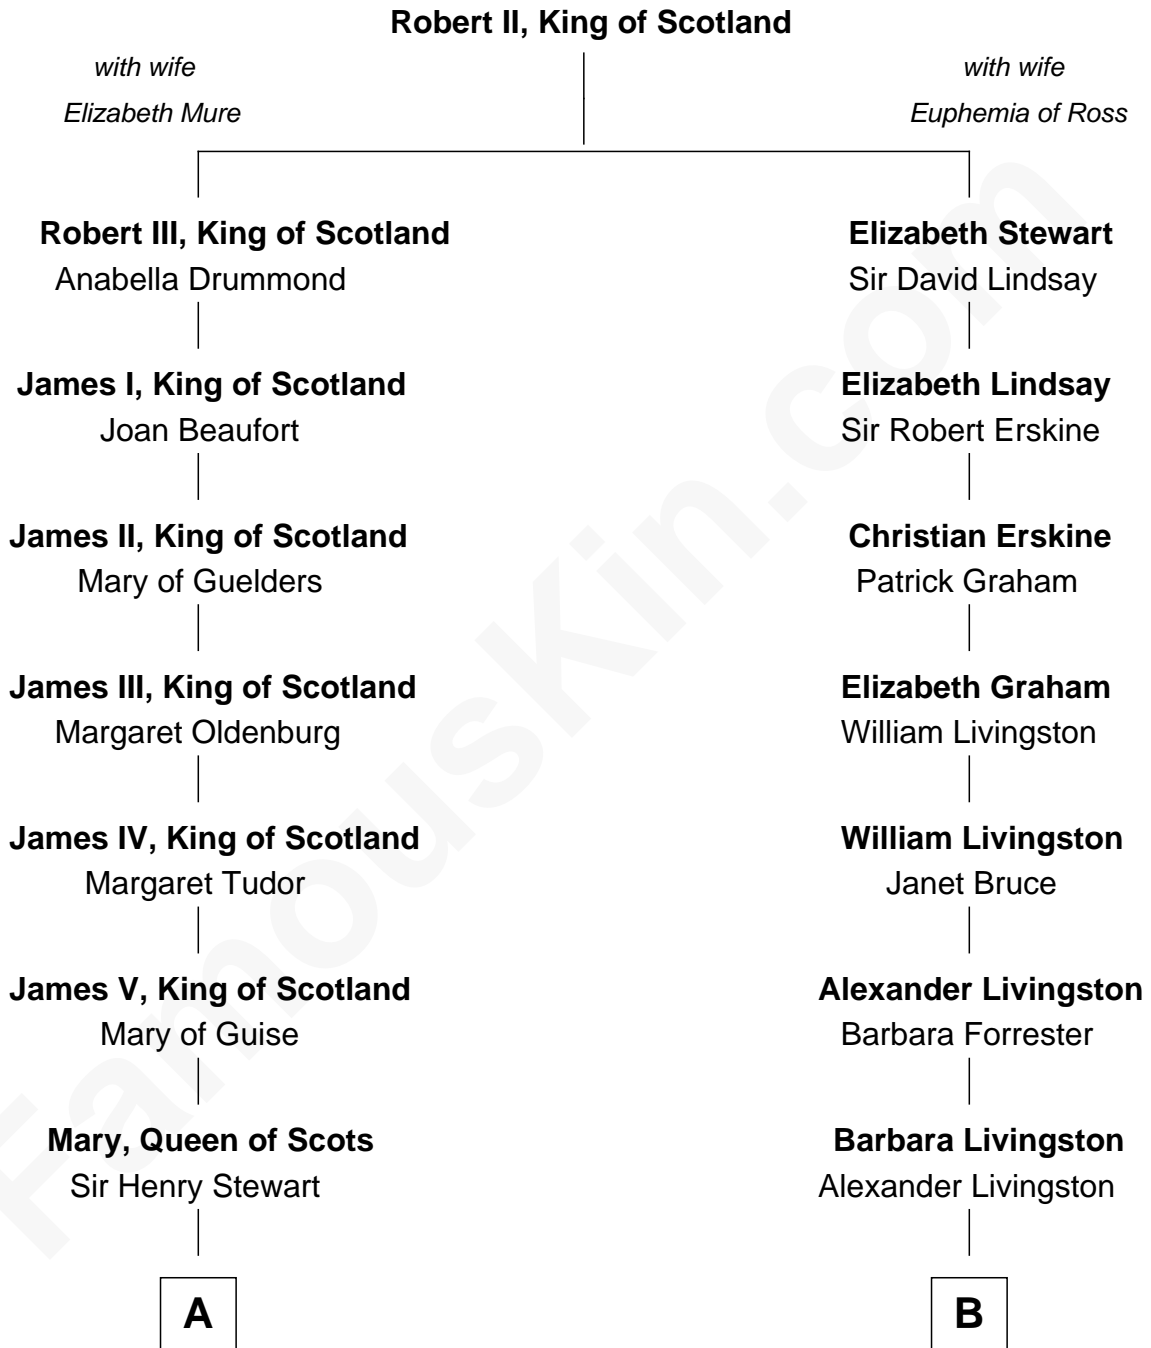

FamousKin.com Relationship Chart of

Prince Harry
Duke of Sussex

19th cousin 1 time removed of

George W. Bush
43rd U.S. President

C

Albert Edward John Spencer
Cynthia Elinor Beatrix Hamilton

Edward John Spencer
Frances Ruth Burke Roche

Princess Diana Frances Spencer
Charles III, King of the United Kingdom

Prince Harry
Duke of Sussex

D

Prescott Sheldon Bush
Dorothy Wear Walker

George Herbert Walker Bush
Barbara Pierce

George W. Bush
43rd U.S. President