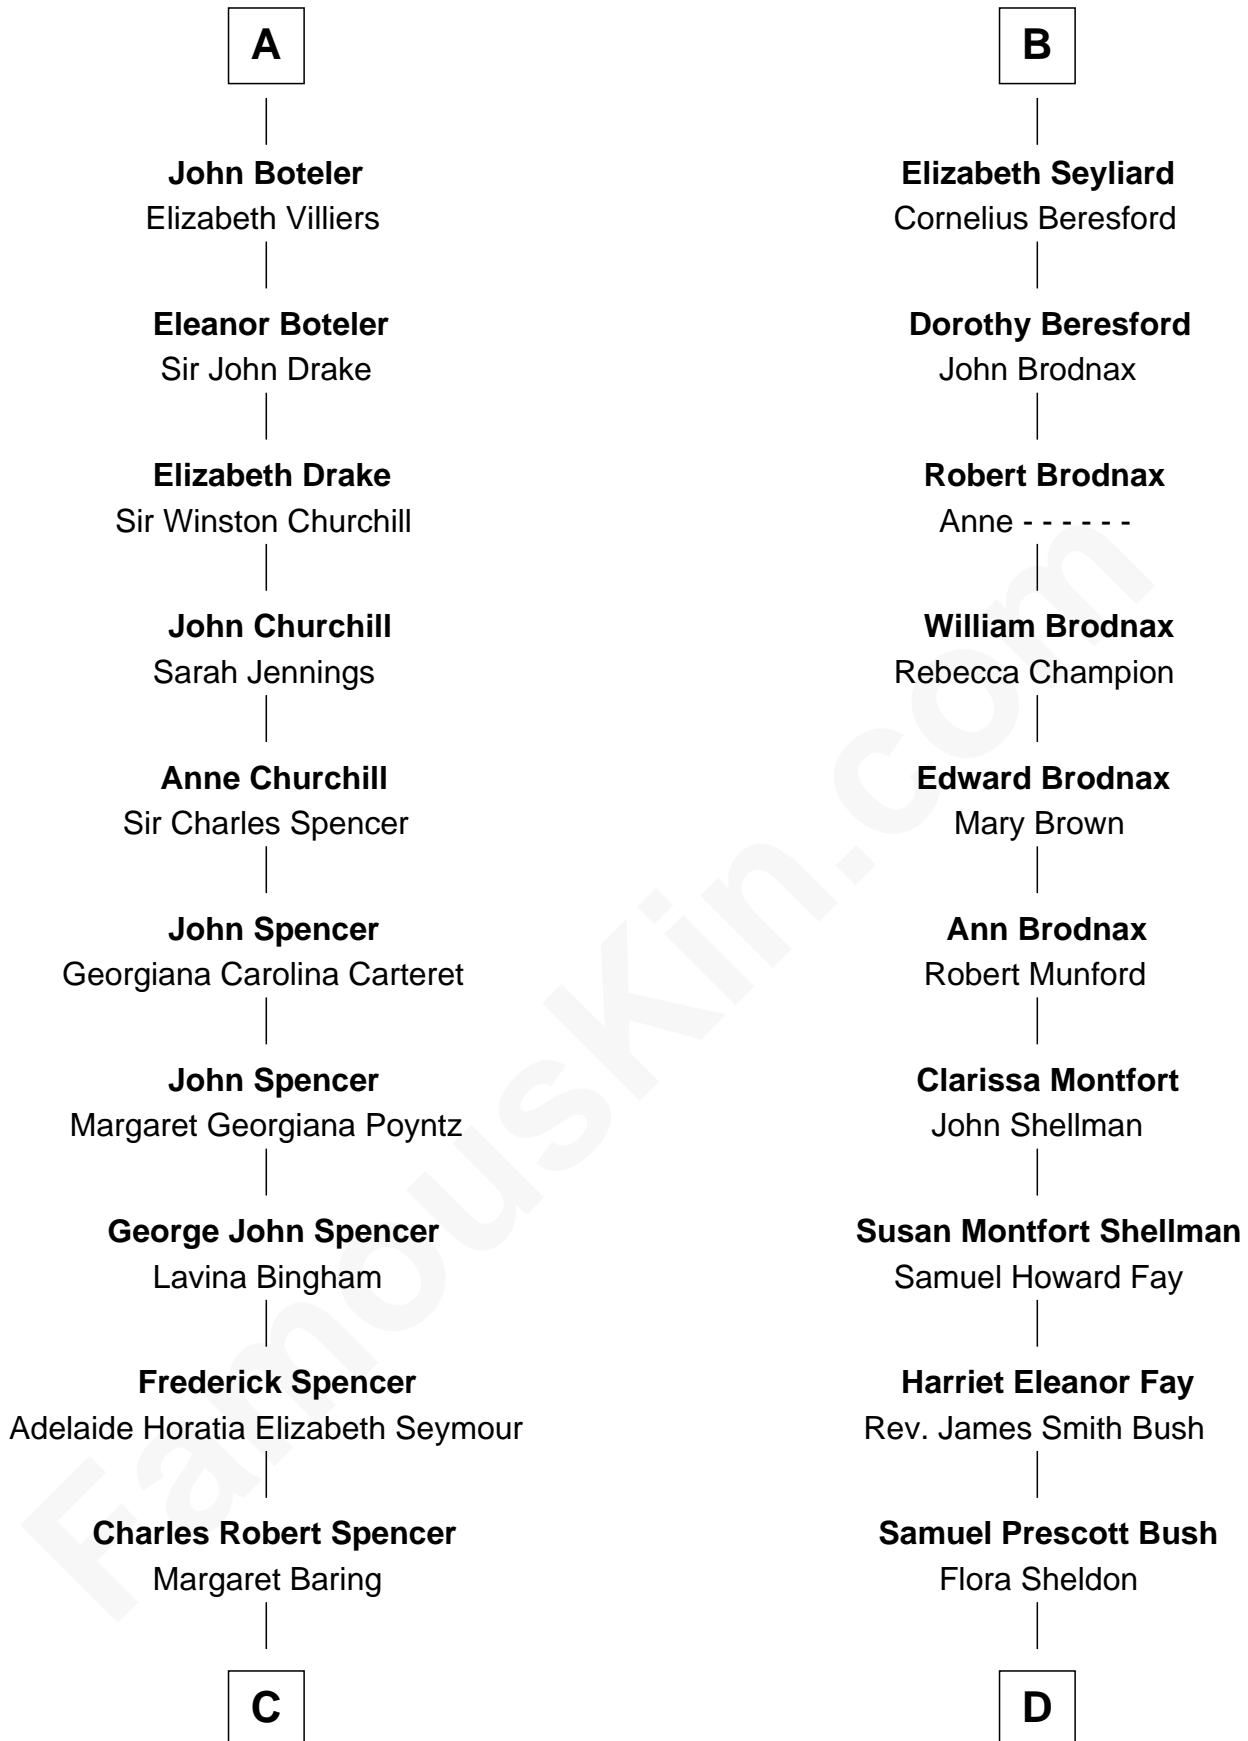

# FamousKin.com Relationship Chart of

**Prince Harry**

*Duke of Sussex*

19th cousin 1 time removed of

**George W. Bush**

*43rd U.S. President*

**Sir Michael de la Pole**

Katherine Wingfield

Robert Thorley

**Margaret Thorley**

Sir Reynold West

**Sir Richard West**

Katherine Hungerford

**Sir Thomas West**

Eleanor Copley

**Barbara West**

Sir John Guilford

**Elizabeth Guilford**

Sir William Cromer

**Dorothy Cromer**

William Seyliard

**B**

**C**

**Albert Edward John Spencer**

Cynthia Elinor Beatrix Hamilton

**Edward John Spencer**

Frances Ruth Burke Roche

**Princess Diana Frances Spencer**

Charles III, King of the United Kingdom

**Prince Harry**

*Duke of Sussex*

**D**