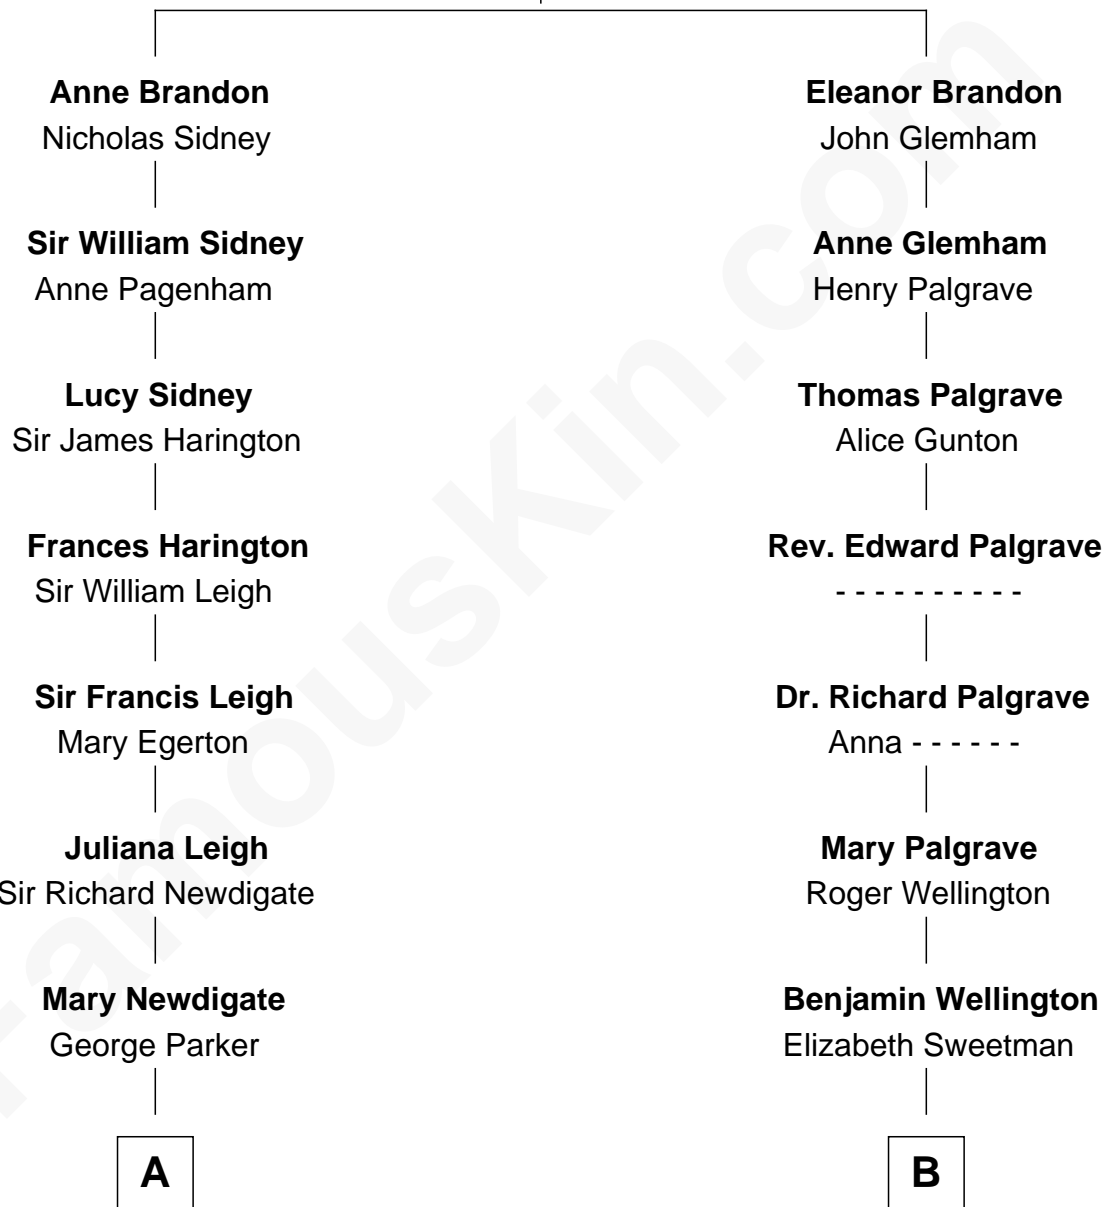

# FamousKin.com Relationship Chart of

**Prince Harry**  
*Duke of Sussex*

17th cousin 1 time removed of

**George W. Bush**  
*43rd U.S. President*

**Sir William Brandon**  
Elizabeth Wingfield

**C**

**Princess Diana Frances Spencer**  
Charles III, King of the United Kingdom

**Prince Harry**  
*Duke of Sussex*

FamousKin.com