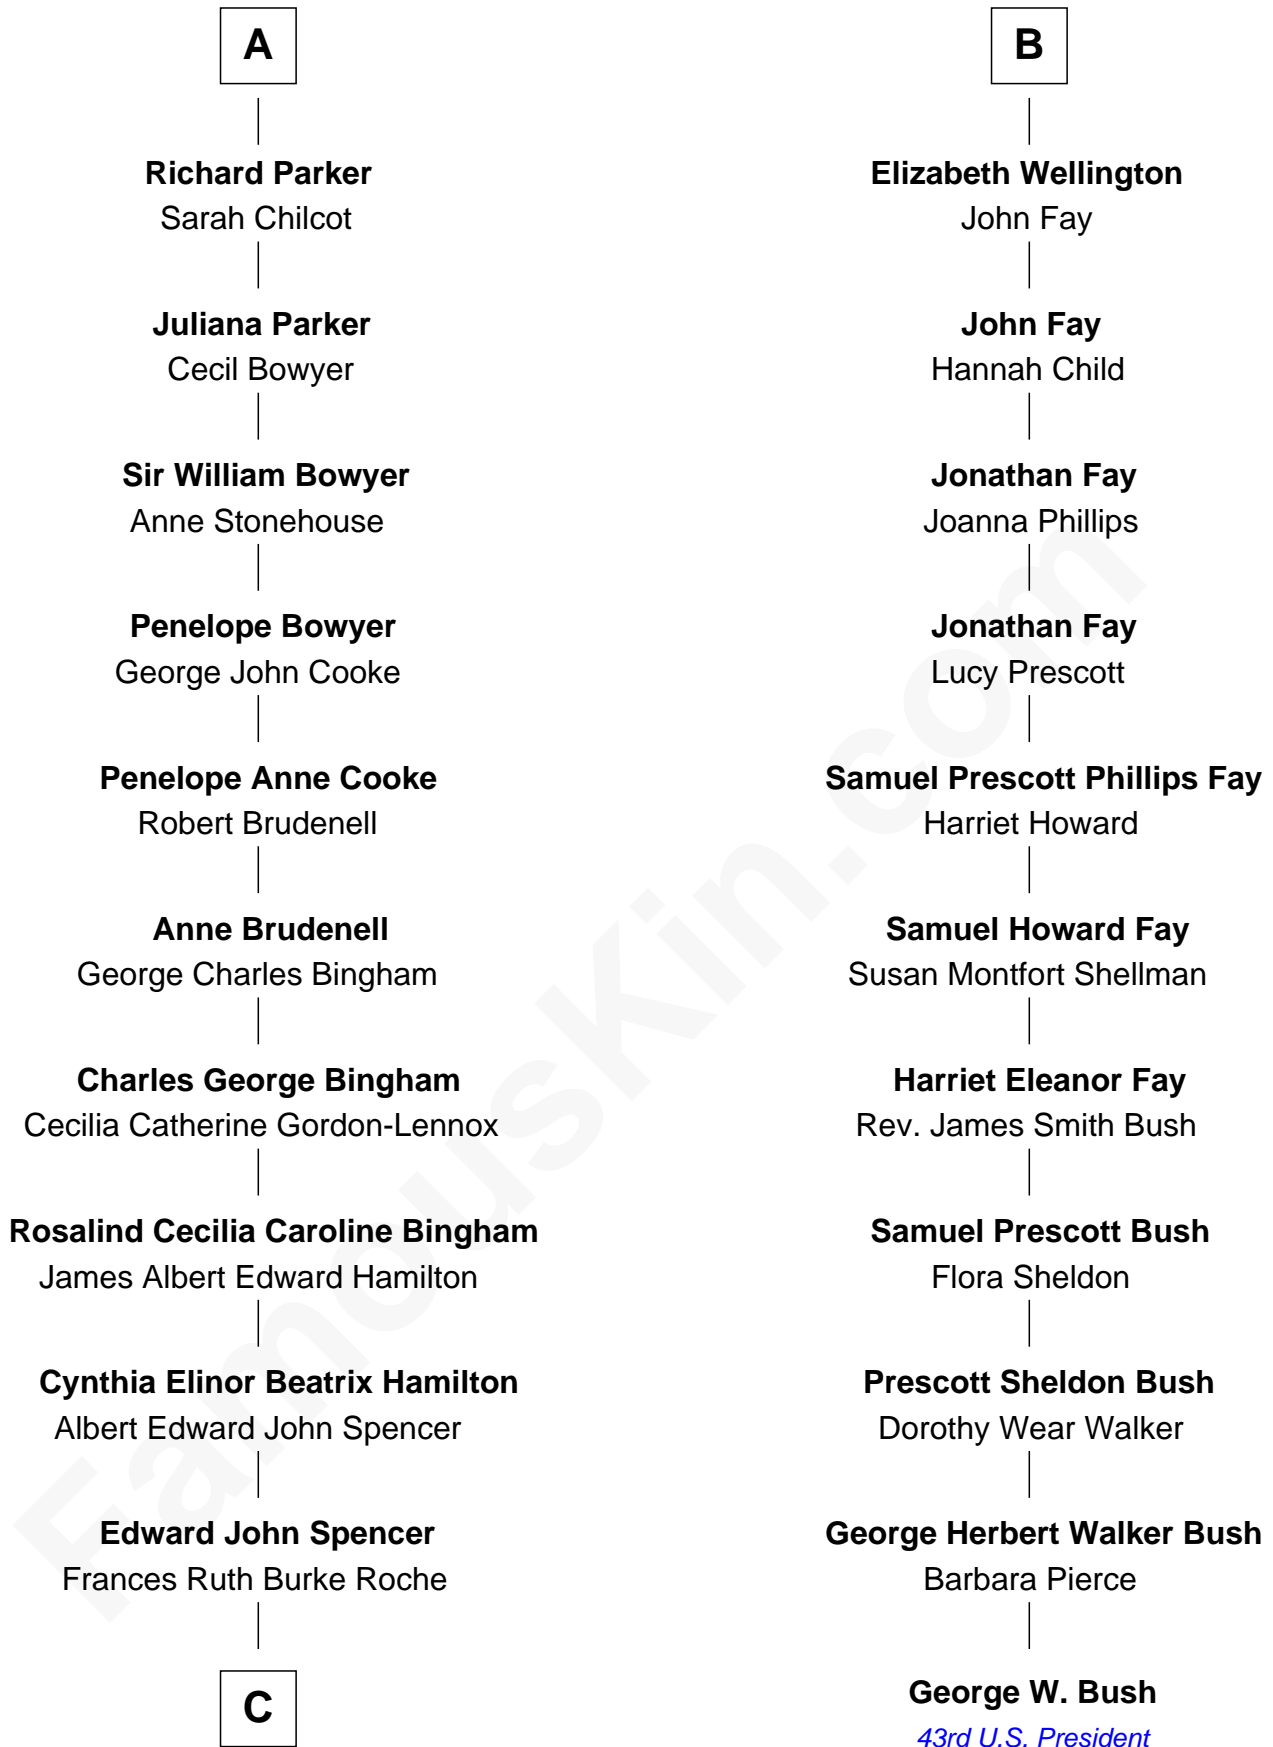

# FamousKin.com Relationship Chart of

**Prince Harry**  
*Duke of Sussex*

17th cousin 1 time removed of

**George W. Bush**  
*43rd U.S. President*

**Sir William Brandon**  
Elizabeth Wingfield

**C**

**Princess Diana Frances Spencer**  
Charles III, King of the United Kingdom

**Prince Harry**  
*Duke of Sussex*

FamousKin.com