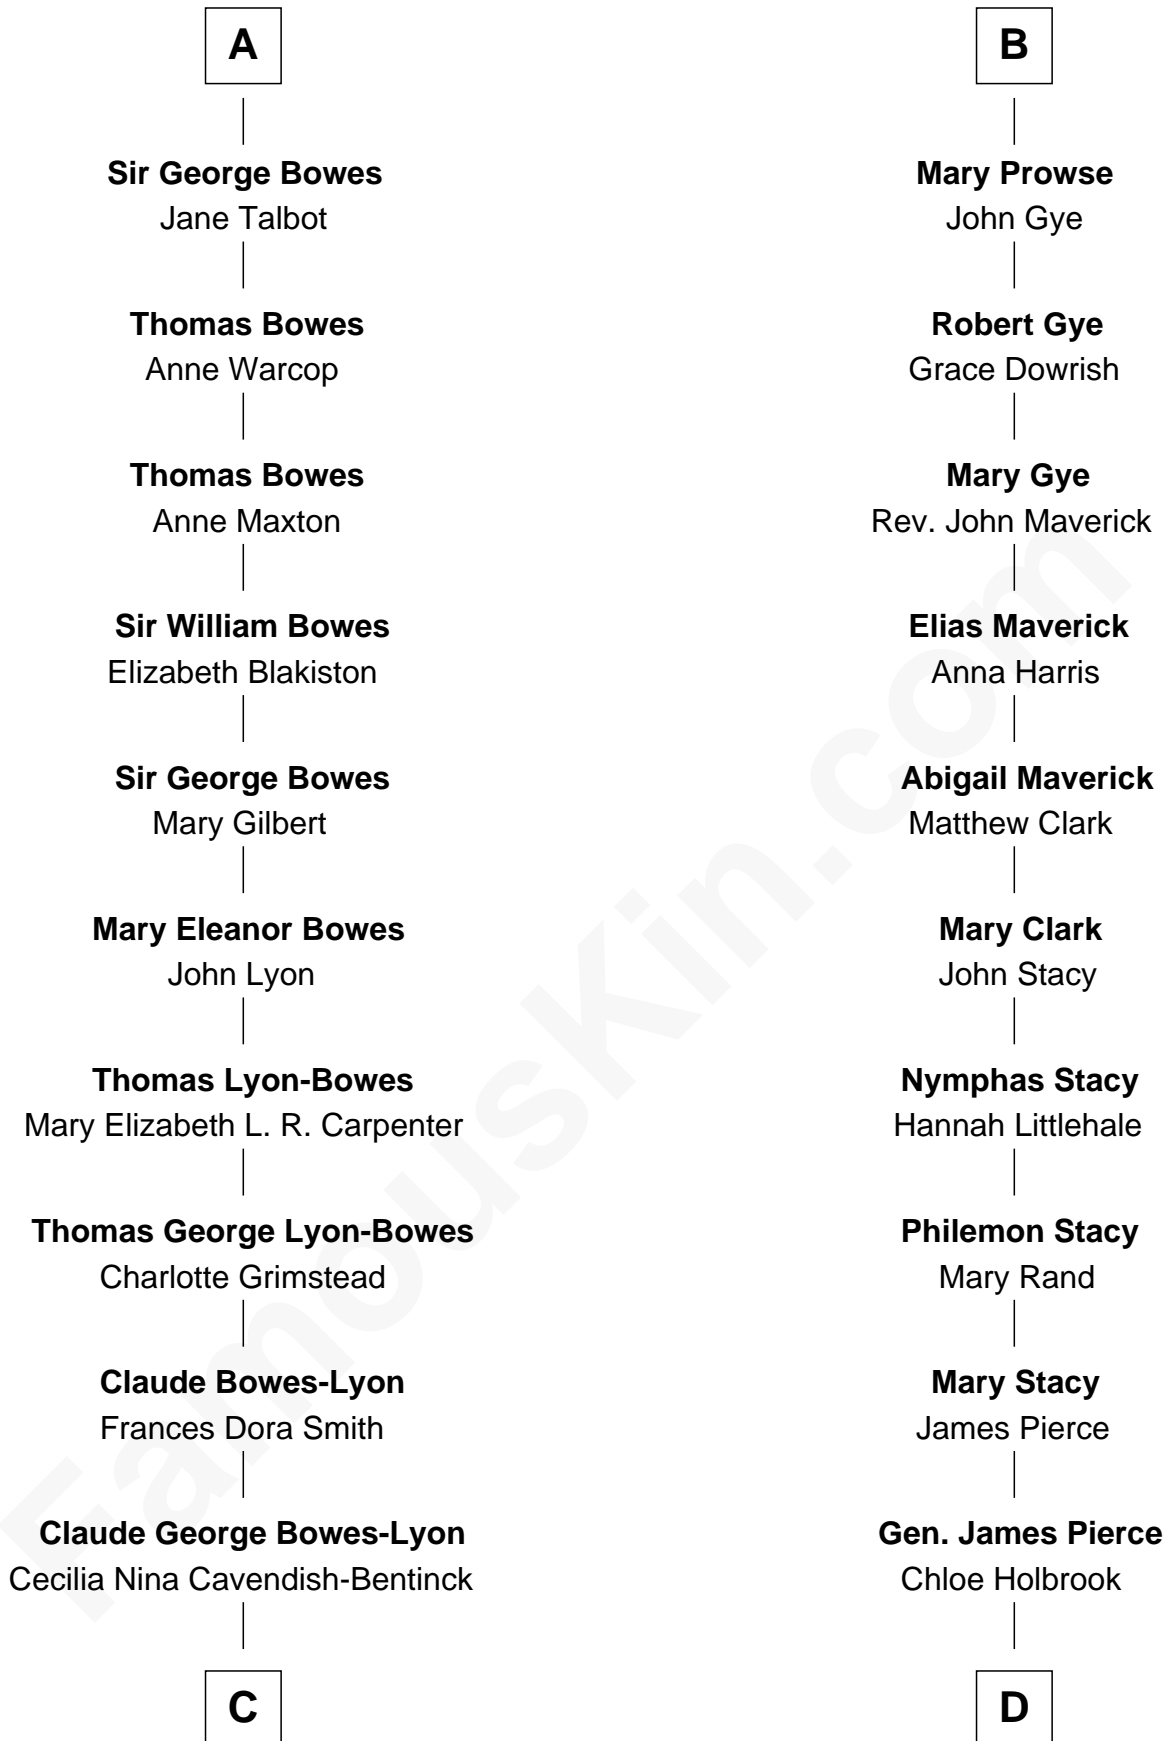

FamousKin.com Relationship Chart of

Prince Harry
Duke of Sussex

20th cousin 1 time removed of

George W. Bush
43rd U.S. President

Richard Fitzalan
Alice de Saluzzo

C

Elizabeth Bowes-Lyon

George VI, King of the United Kingdom

Elizabeth II, Queen of the United Kingdom

Prince Philip of Edinburgh

Charles III, King of the United Kingdom

Princess Diana Frances Spencer

Prince Harry

Duke of Sussex

D

Jonas James Pierce

Kate Pritzel

Scott Pierce

Mabel Marvin

Marvin Pierce

Pauline Robinson

Barbara Pierce

George Herbert Walker Bush

George W. Bush

43rd U.S. President

FamousKin.com