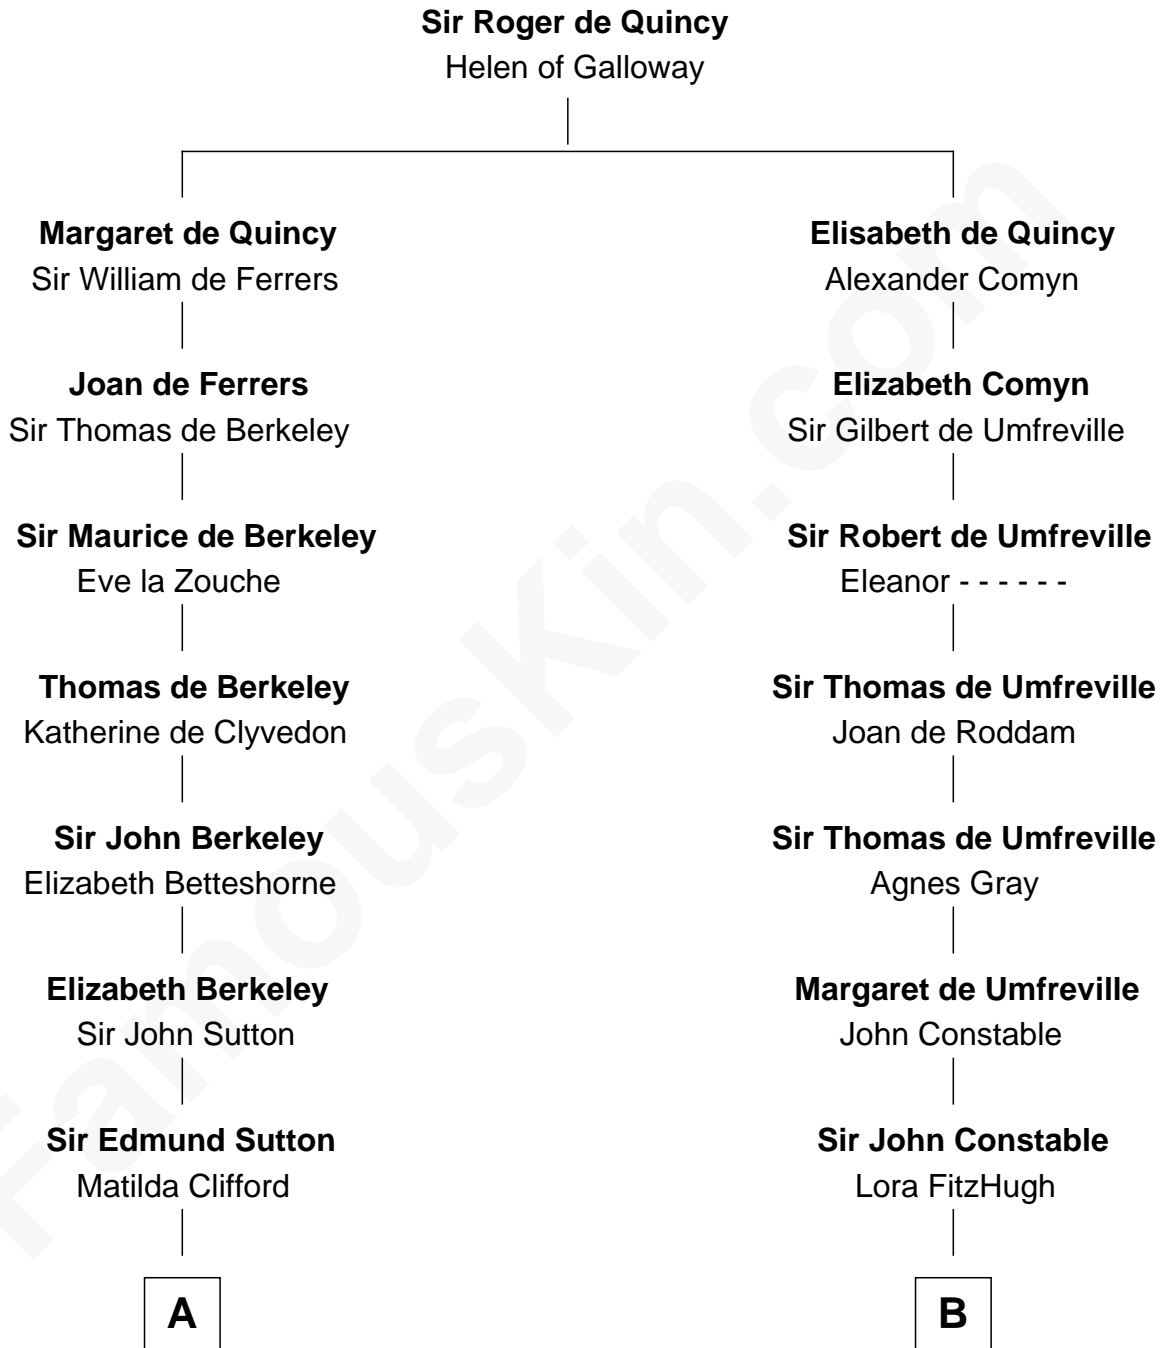

FamousKin.com Relationship Chart of

Prince Harry
Duke of Sussex

21st cousin of

Judy Garland

Singer and Movie Actress

C

Charles Robert Spencer

Margaret Baring

Albert Edward John Spencer

Cynthia Elinor Beatrix Hamilton

Edward John Spencer

Frances Ruth Burke Roche

Princess Diana Frances Spencer

Charles III, King of the United Kingdom

Prince Harry

Duke of Sussex