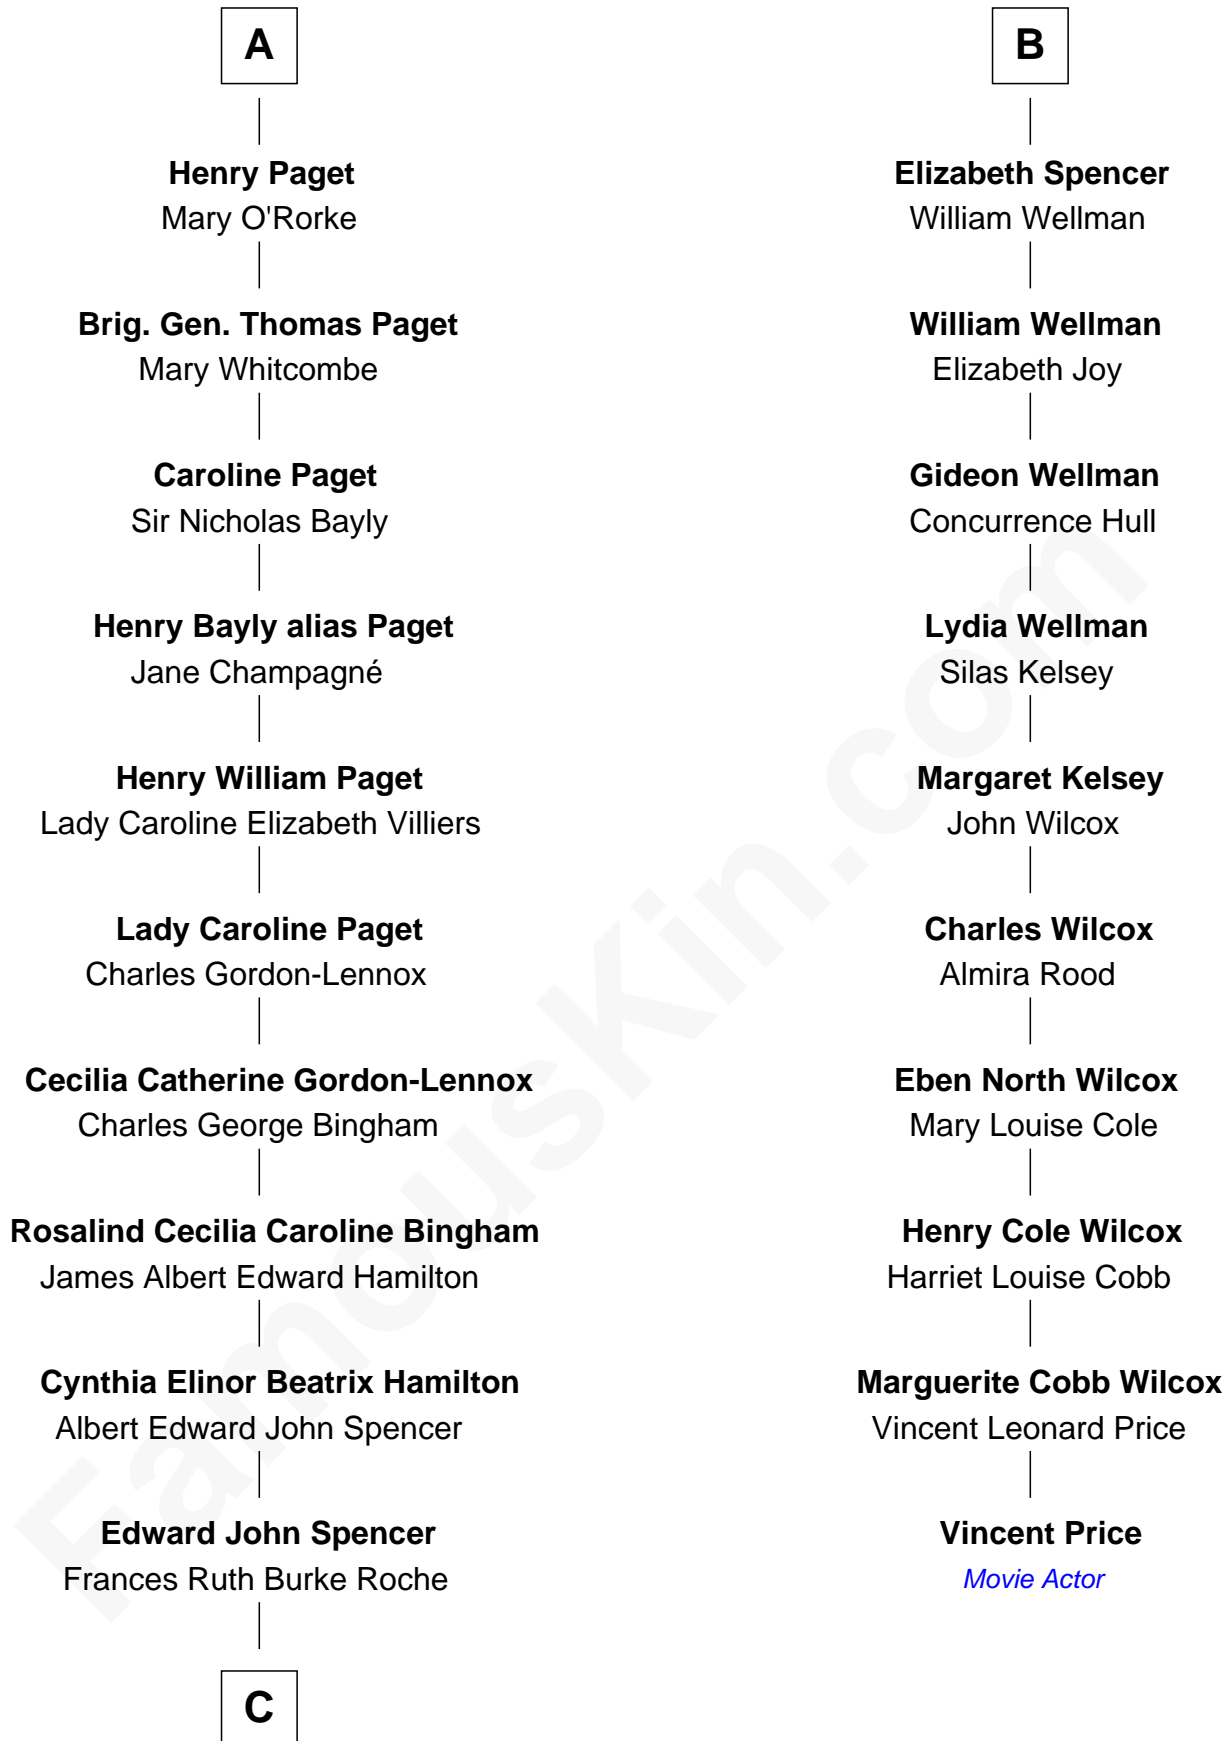

# FamousKin.com Relationship Chart of

**Prince Harry**  
*Duke of Sussex*

16th cousin 2 times removed of

**Vincent Price**  
*Movie Actor*

**Sir Nicholas Poyntz**  
Elizabeth Mill

**C**

**Princess Diana Frances Spencer**  
Charles III, King of the United Kingdom

**Prince Harry**  
*Duke of Sussex*

FamousKin.com