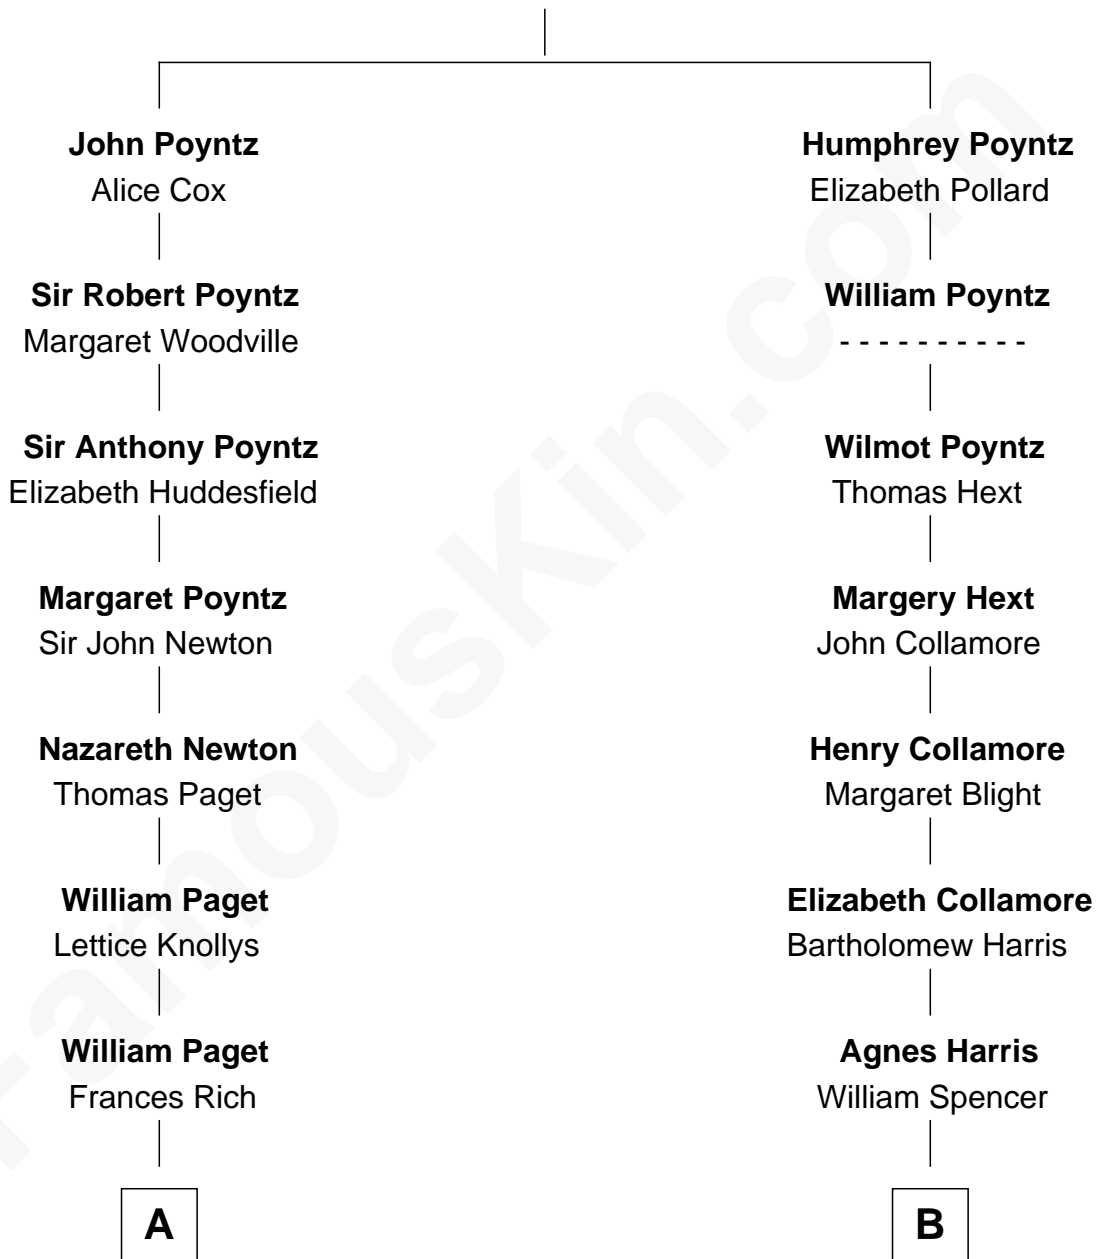

# FamousKin.com Relationship Chart of

**Prince Harry**  
*Duke of Sussex*

16th cousin 2 times removed of

**Vincent Price**  
*Movie Actor*

**Sir Nicholas Poyntz**  
Elizabeth Mill

**C**

**Princess Diana Frances Spencer**  
Charles III, King of the United Kingdom

**Prince Harry**  
*Duke of Sussex*

FamousKin.com