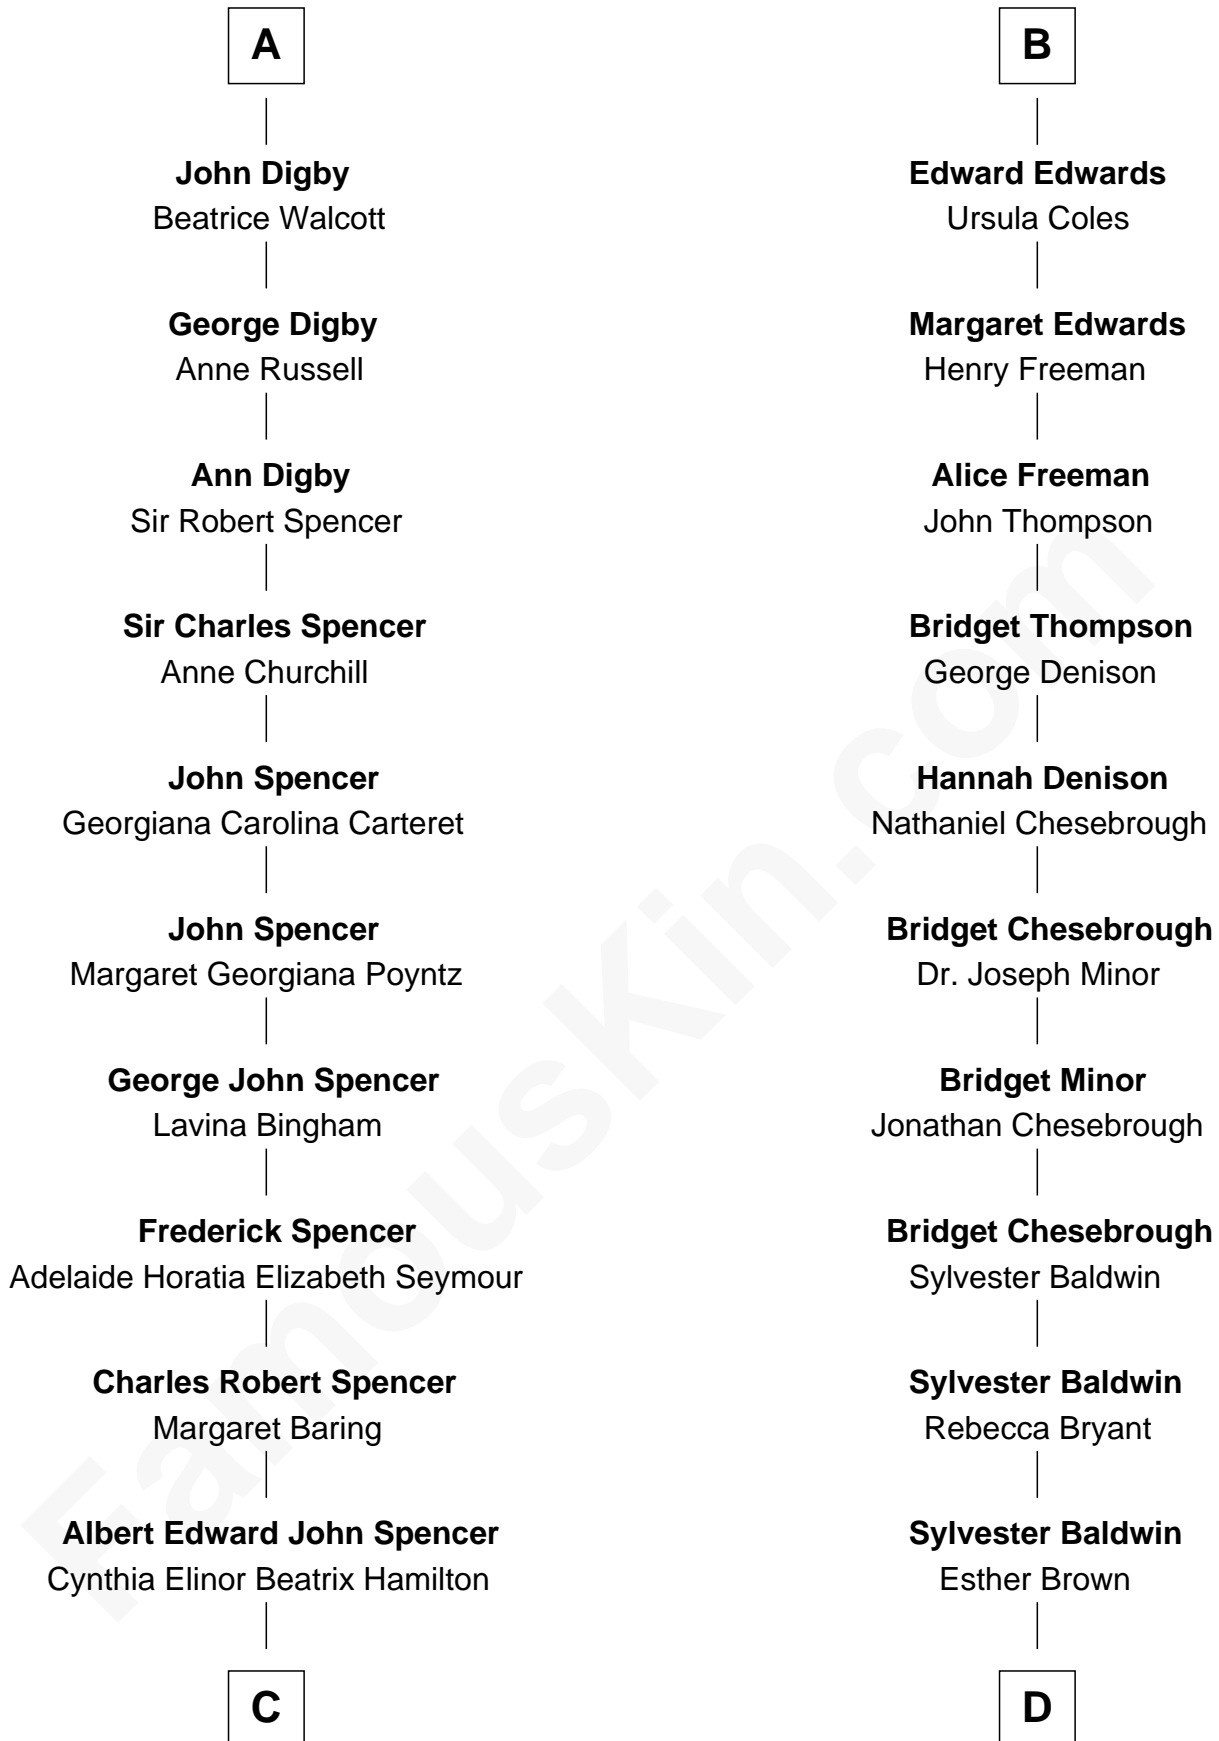

# FamousKin.com Relationship Chart of

**Prince Harry**  
*Duke of Sussex*

19th cousin 2 times removed of

**Alec Baldwin**

*Television and Movie Actor*

**William de la Spine**

Alice de Bruley

**C**

**Edward John Spencer**  
Frances Ruth Burke Roche

**Princess Diana Frances Spencer**  
Charles III, King of the United Kingdom

**Prince Harry**  
*Duke of Sussex*

**D**

**Roswell B. Baldwin**  
Hannah Miles