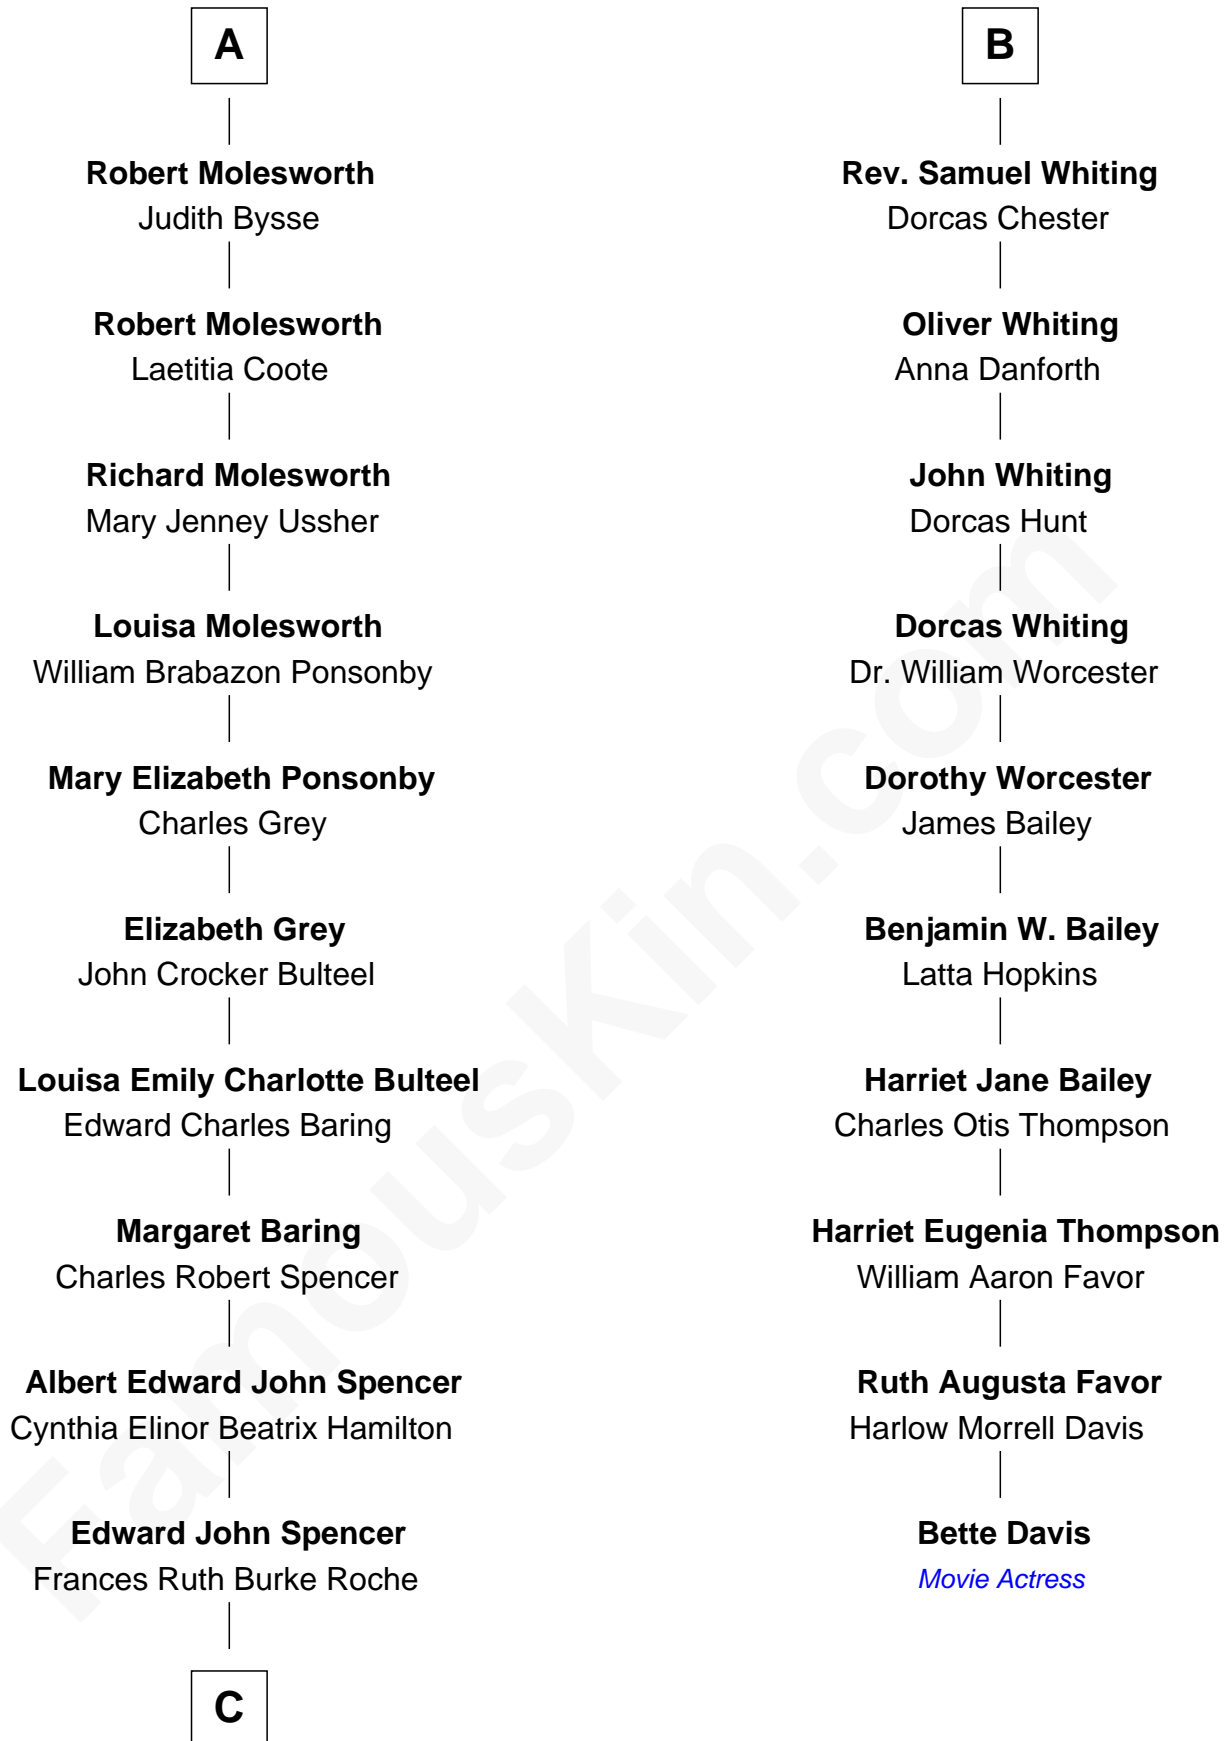

# FamousKin.com Relationship Chart of

**Prince Harry**

*Duke of Sussex*

16th cousin 2 times removed of

**Bette Davis**

*Movie Actress*

**Sir Robert Corbet**

Margaret - - - - -

**Margaret Corbet**

Sir Francis Palmes

**Sir Francis Palmes**

Mary Hadnall

**Mary Palmes**

William Molesworth

**A**

**Mary Corbet**

Olive Irby

**Sarah Bulkeley**

Sir Oliver St. John

**Elizabeth St. John**

Rev. Samuel Whiting

**B**

**C**

**Princess Diana Frances Spencer**  
Charles III, King of the United Kingdom

**Prince Harry**  
*Duke of Sussex*

FamousKin.com