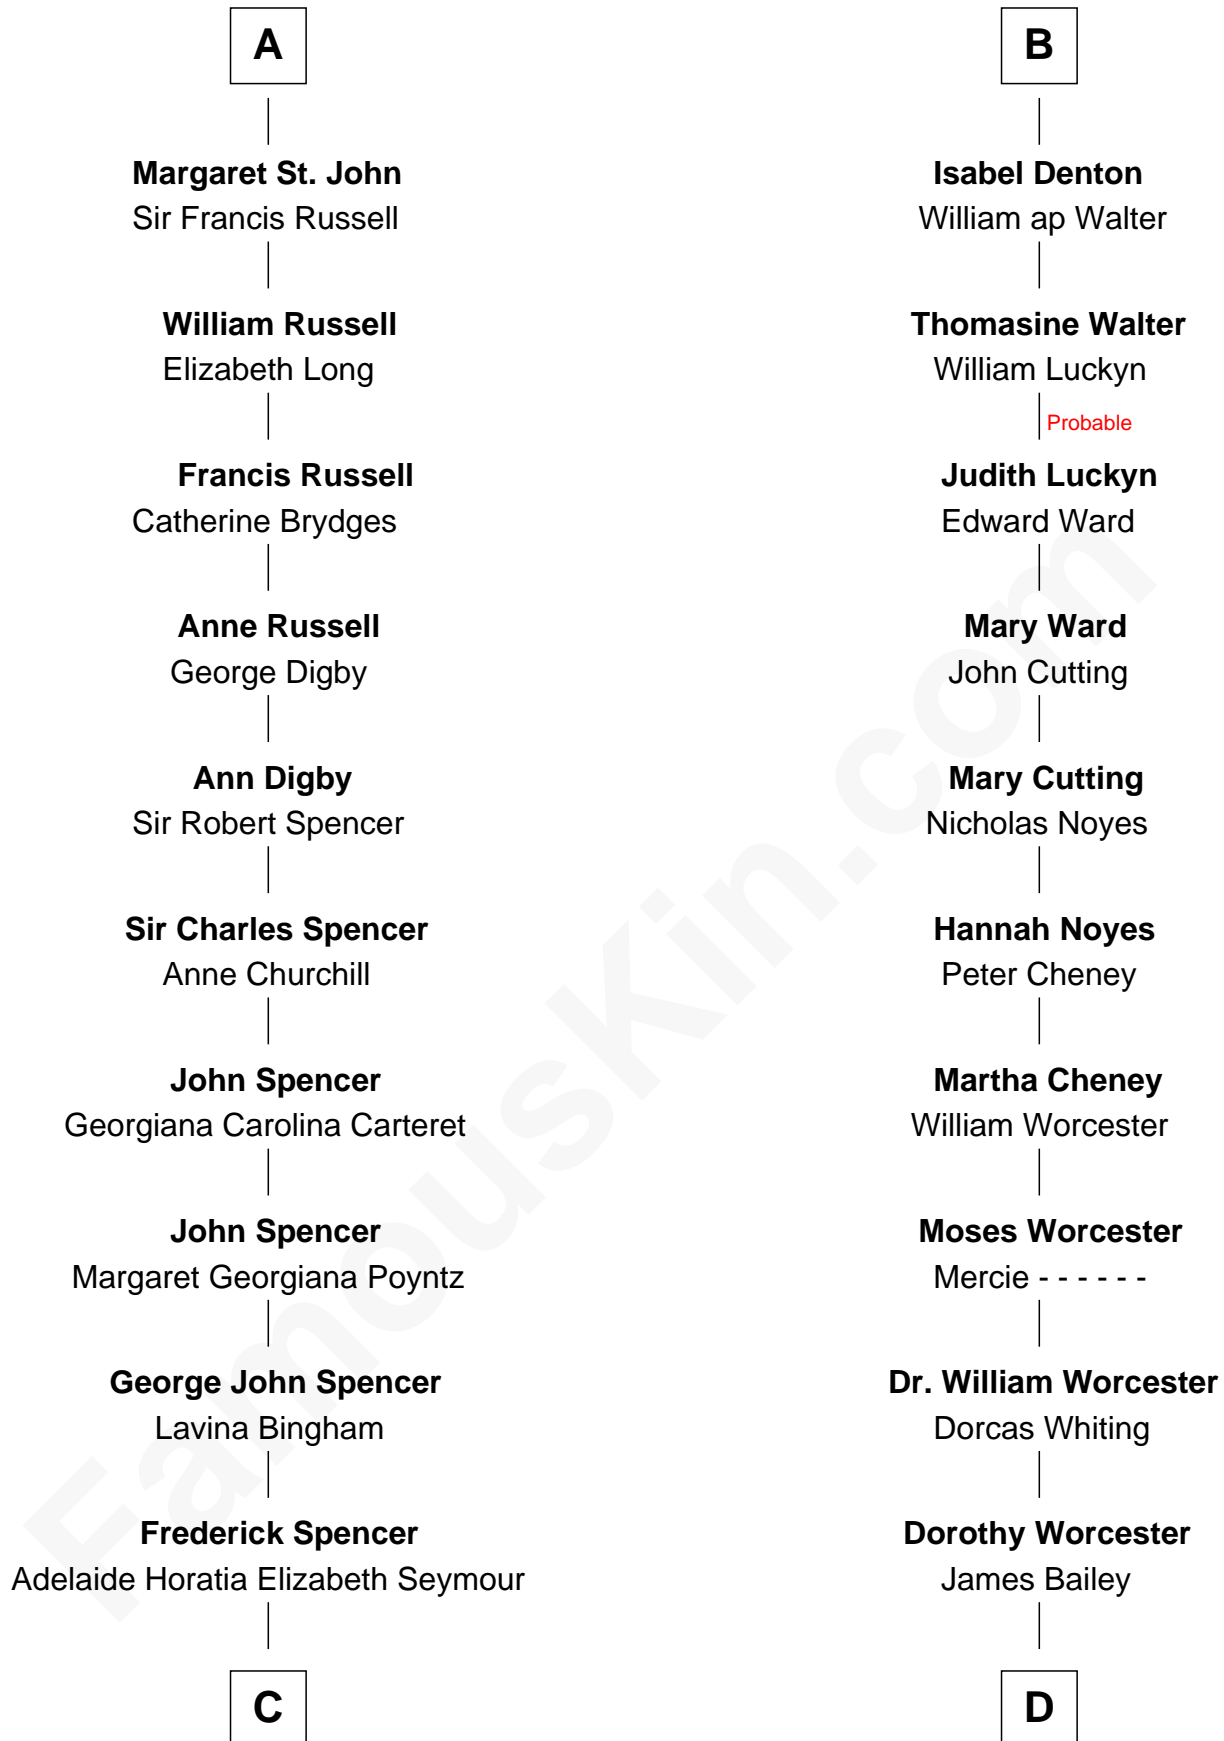

FamousKin.com Relationship Chart of

Prince Harry
Duke of Sussex

21st cousin of

Bette Davis
Movie Actress

Sir John Howard
Joan of Cornwall

C

Charles Robert Spencer

Margaret Baring

Albert Edward John Spencer

Cynthia Elinor Beatrix Hamilton

Edward John Spencer

Frances Ruth Burke Roche

Princess Diana Frances Spencer

Charles III, King of the United Kingdom

Prince Harry

Duke of Sussex

D

Benjamin W. Bailey

Latta Hopkins

Harriet Jane Bailey

Charles Otis Thompson

Harriet Eugenia Thompson

William Aaron Favor

Ruth Augusta Favor