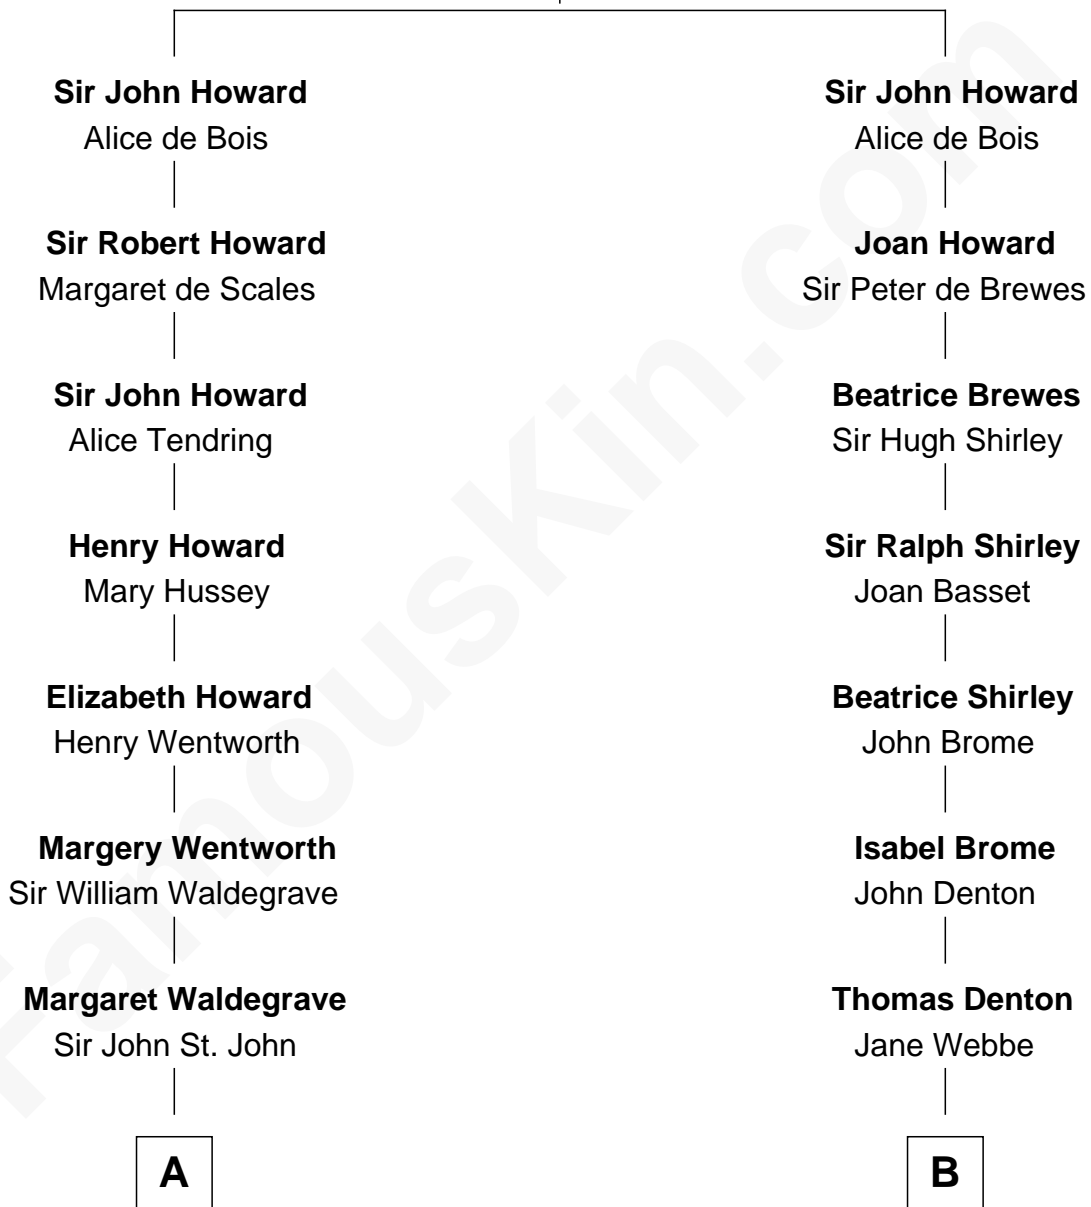

FamousKin.com Relationship Chart of

Prince Harry
Duke of Sussex

21st cousin of

Bette Davis
Movie Actress

Sir John Howard
Joan of Cornwall

C

Charles Robert Spencer

Margaret Baring

Albert Edward John Spencer

Cynthia Elinor Beatrix Hamilton

Edward John Spencer

Frances Ruth Burke Roche

Princess Diana Frances Spencer

Charles III, King of the United Kingdom

Prince Harry

Duke of Sussex

D

Benjamin W. Bailey

Latta Hopkins

Harriet Jane Bailey

Charles Otis Thompson

Harriet Eugenia Thompson

William Aaron Favor

Ruth Augusta Favor