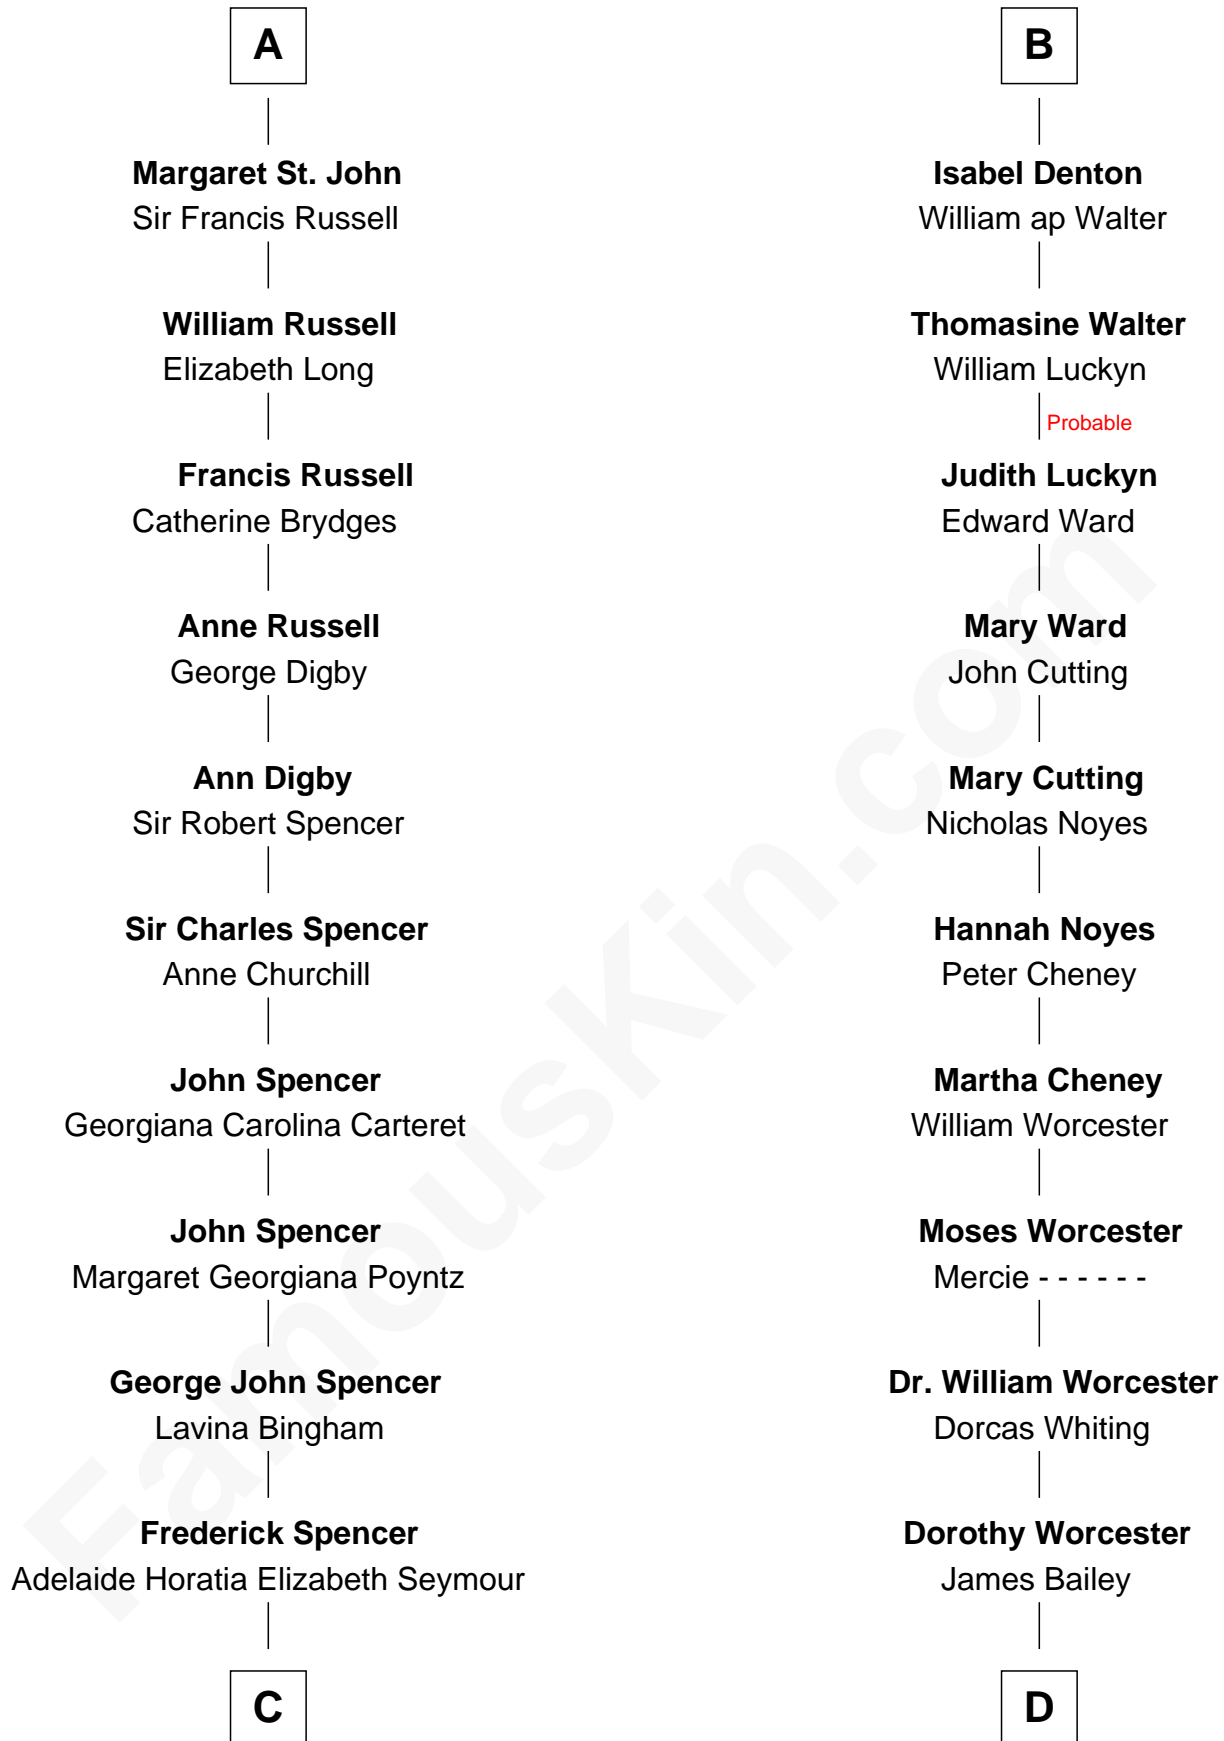

FamousKin.com Relationship Chart of

Prince Harry
Duke of Sussex

21st cousin of

Bette Davis
Movie Actress

Sir Robert de Bois
Christian le Latimer

C

Charles Robert Spencer

Margaret Baring

Albert Edward John Spencer

Cynthia Elinor Beatrix Hamilton

Edward John Spencer

Frances Ruth Burke Roche

Princess Diana Frances Spencer

Charles III, King of the United Kingdom

Prince Harry

Duke of Sussex

D

Benjamin W. Bailey

Latta Hopkins

Harriet Jane Bailey

Charles Otis Thompson

Harriet Eugenia Thompson

William Aaron Favor

Ruth Augusta Favor