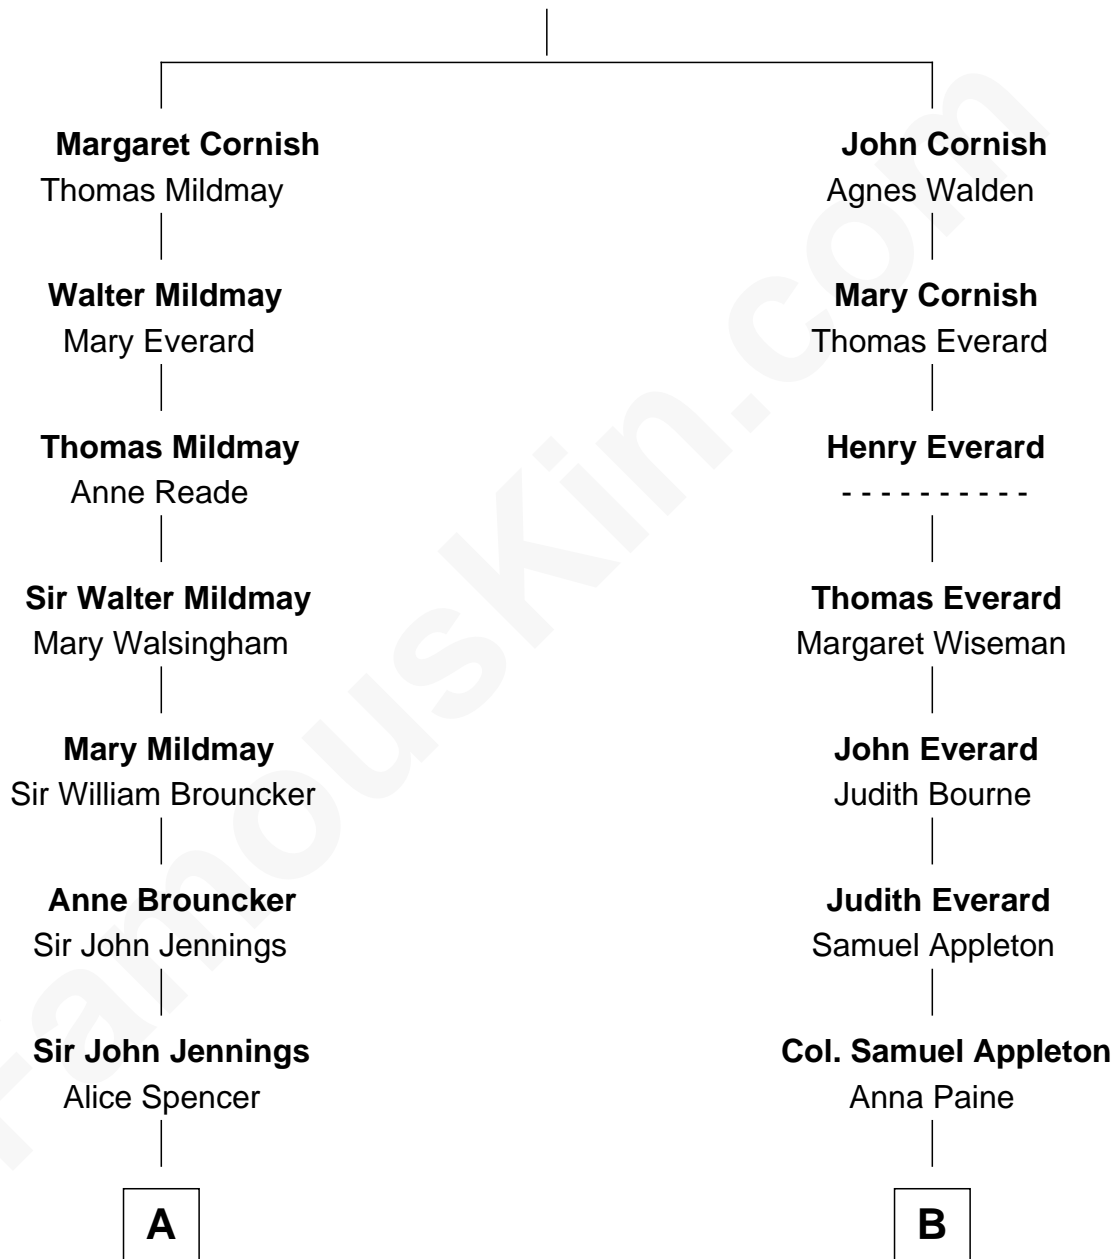

FamousKin.com Relationship Chart of

Prince Harry
Duke of Sussex

12th cousin 6 times removed of

Eliphalet Remington

Founder of Remington Arms Company

John Cornish

A

Richard Jennings
Frances Thornhurst

Sarah Jennings
John Churchill

Anne Churchill
Sir Charles Spencer

John Spencer
Georgiana Carolina Carteret

John Spencer
Margaret Georgiana Poyntz

George John Spencer
Lavina Bingham

Frederick Spencer
Adelaide Horatia Elizabeth Seymour