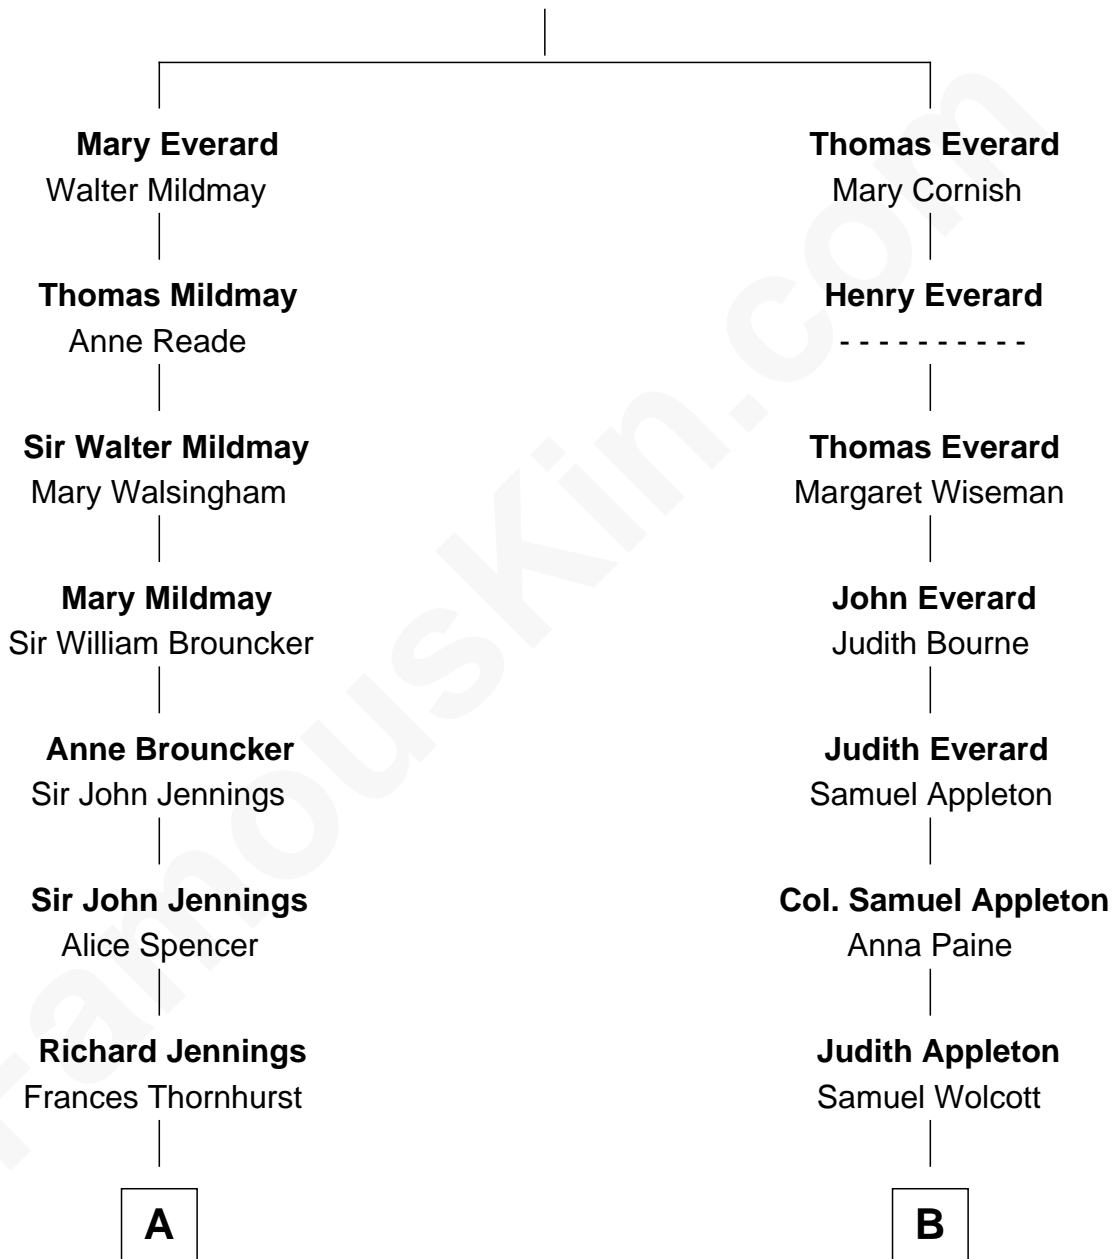

# FamousKin.com Relationship Chart of

**Prince Harry**  
*Duke of Sussex*

11th cousin 6 times removed of

**Elphalet Remington**

*Founder of Remington Arms Company*

**John Everard**

**A**

**Sarah Jennings**

John Churchill

**Anne Churchill**

Sir Charles Spencer

**John Spencer**

Georgiana Carolina Carteret

**John Spencer**

Margaret Georgiana Poyntz

**George John Spencer**