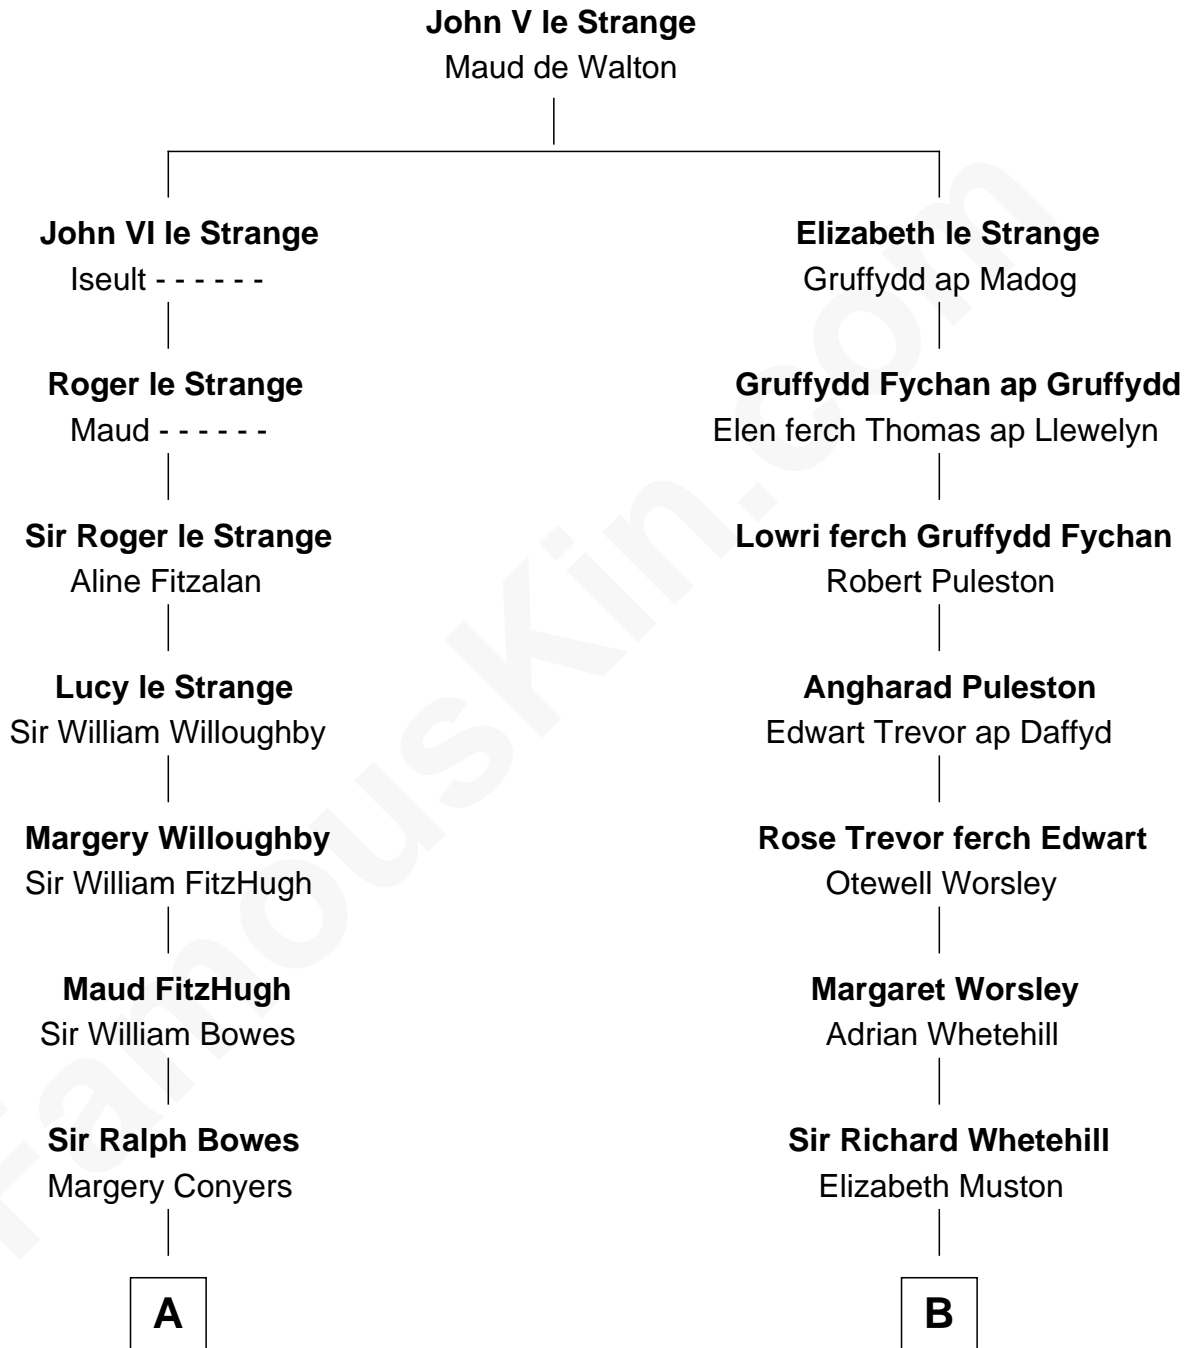

# FamousKin.com Relationship Chart of

**Prince Harry**  
*Duke of Sussex*

16th cousin 5 times removed of

**Elphalet Remington**

*Founder of Remington Arms Company*

**C**

**Claude George Bowes-Lyon**  
Cecilia Nina Cavendish-Bentinck

**Elizabeth Bowes-Lyon**  
George VI, King of the United Kingdom

**Elizabeth II, Queen of the United Kingdom**  
Prince Philip of Edinburgh

**Charles III, King of the United Kingdom**  
Princess Diana Frances Spencer

**Prince Harry**  
*Duke of Sussex*