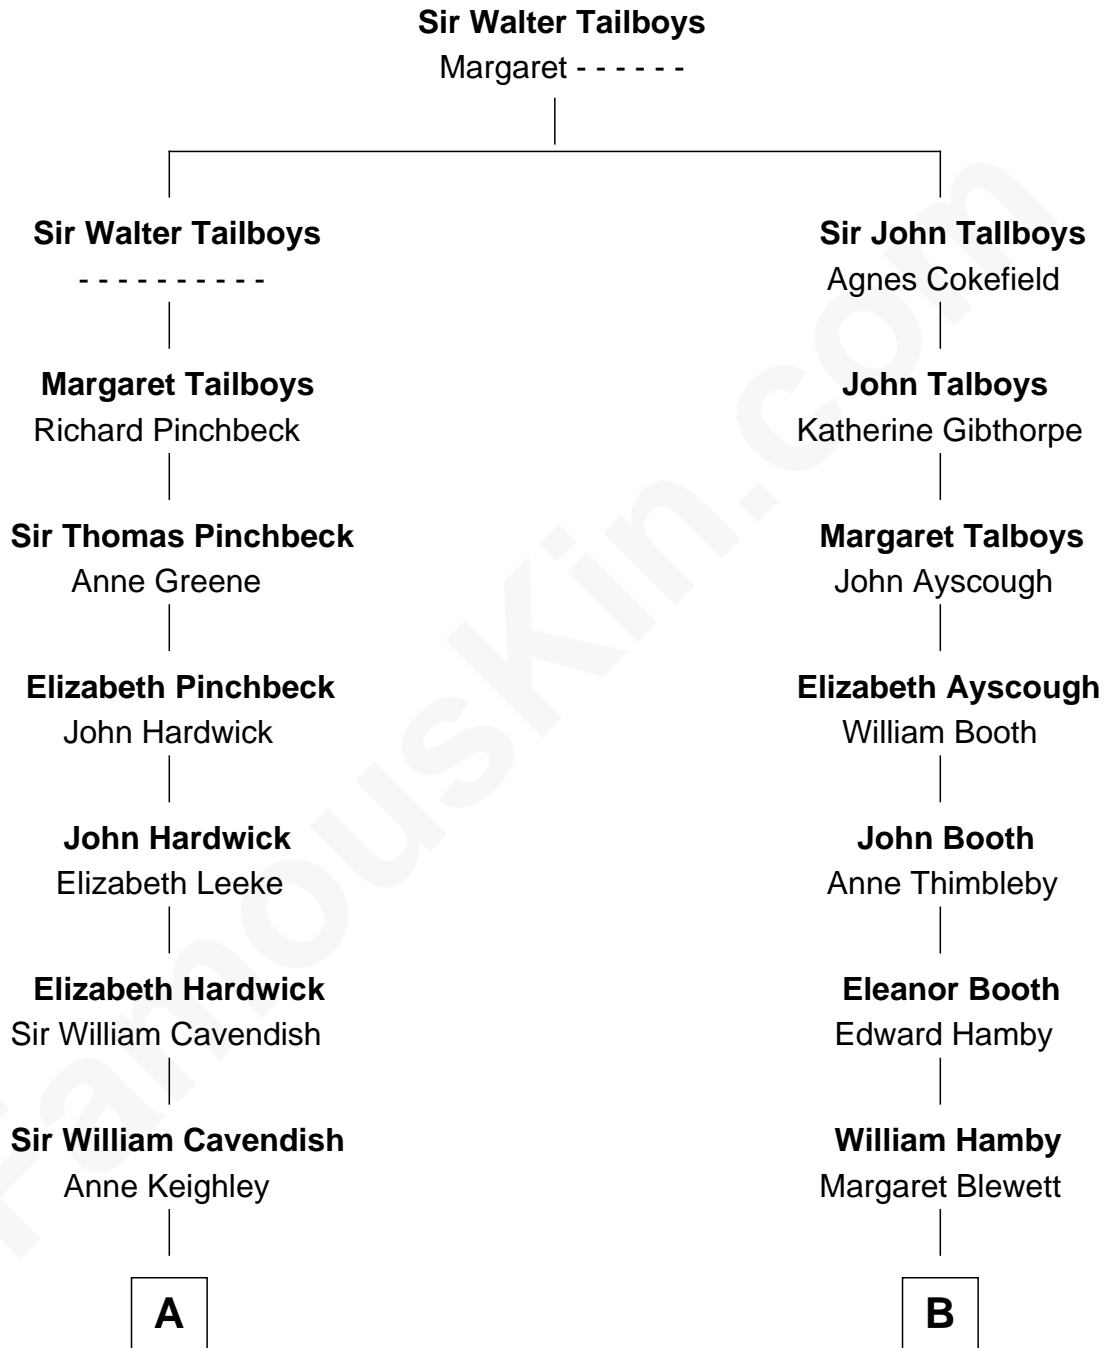

FamousKin.com

Relationship Chart of

Prince Harry

Duke of Sussex

15th cousin 5 times removed of

Lucretia (Rudolph) Garfield

First Lady of President James Garfield

A