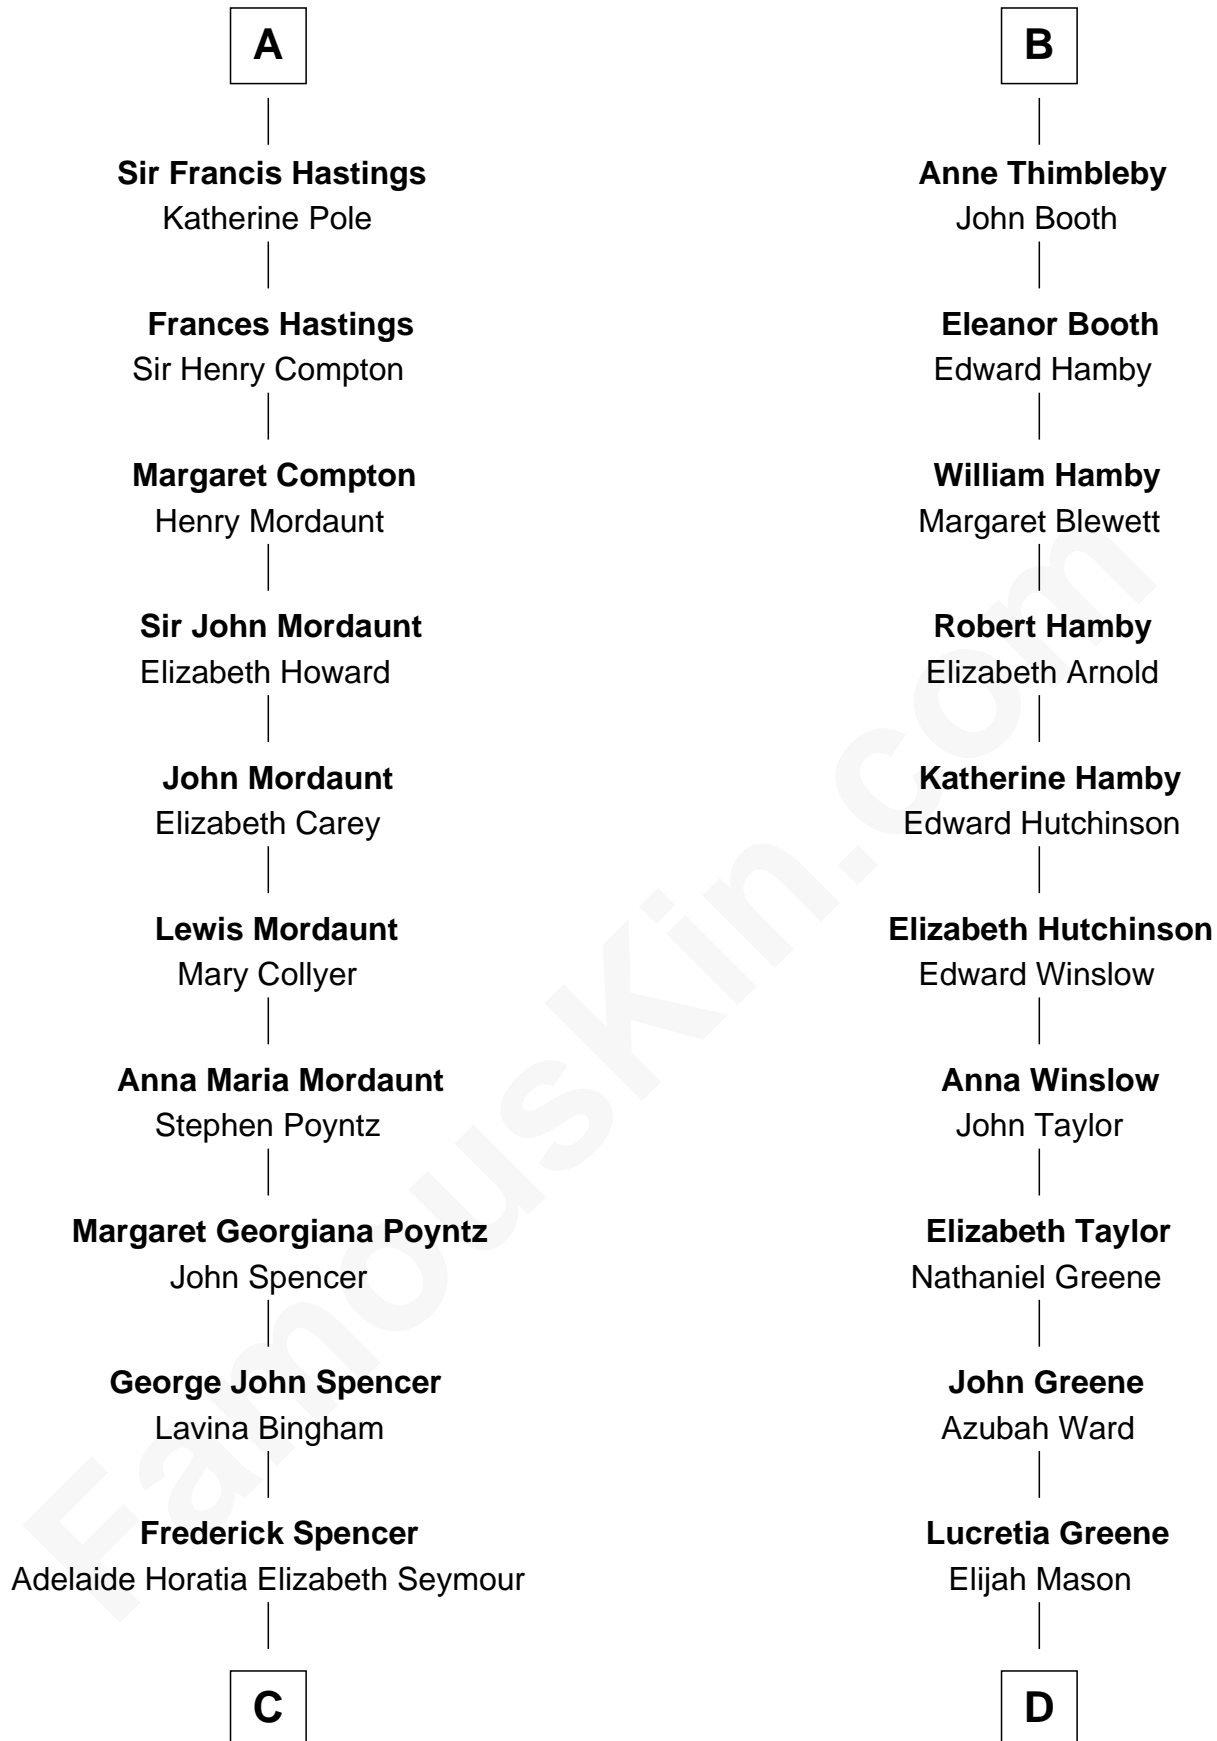

FamousKin.com
Relationship Chart of
Prince Harry
Duke of Sussex

18th cousin 3 times removed of
Lucretia (Rudolph) Garfield
First Lady of President James Garfield

C

Charles Robert Spencer

Margaret Baring

Albert Edward John Spencer

Cynthia Elinor Beatrix Hamilton

Edward John Spencer

Frances Ruth Burke Roche

Princess Diana Frances Spencer

Charles III, King of the United Kingdom

Prince Harry

Duke of Sussex

D