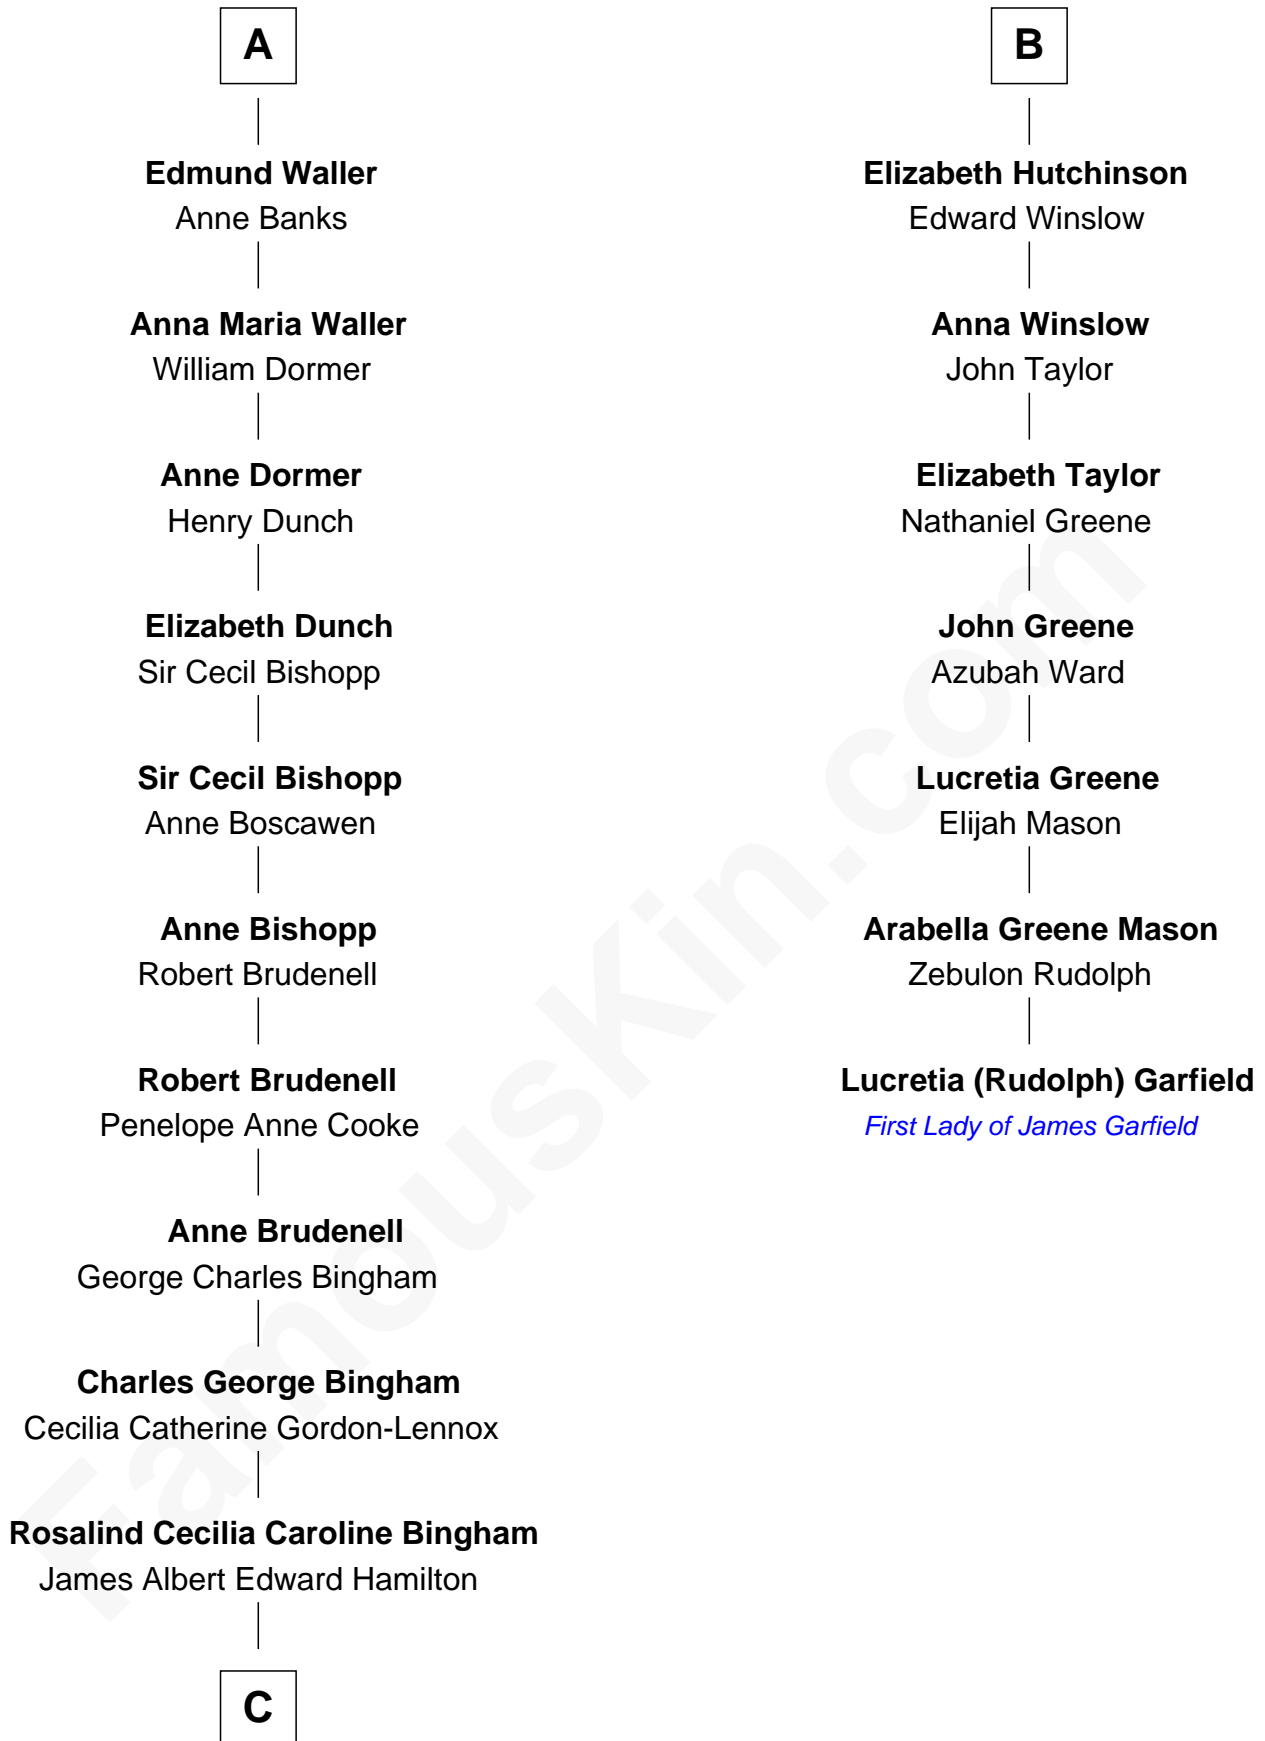

# FamousKin.com Relationship Chart of

**Prince Harry**  
*Duke of Sussex*

13th cousin 7 times removed of

**Lucretia (Rudolph) Garfield**  
*First Lady of President James Garfield*

**Sir Hugh Willoughby**  
Margaret Freville

**C**

**Cynthia Elinor Beatrix Hamilton**

Albert Edward John Spencer

**Edward John Spencer**

Frances Ruth Burke Roche

**Princess Diana Frances Spencer**

Charles III, King of the United Kingdom

**Prince Harry**