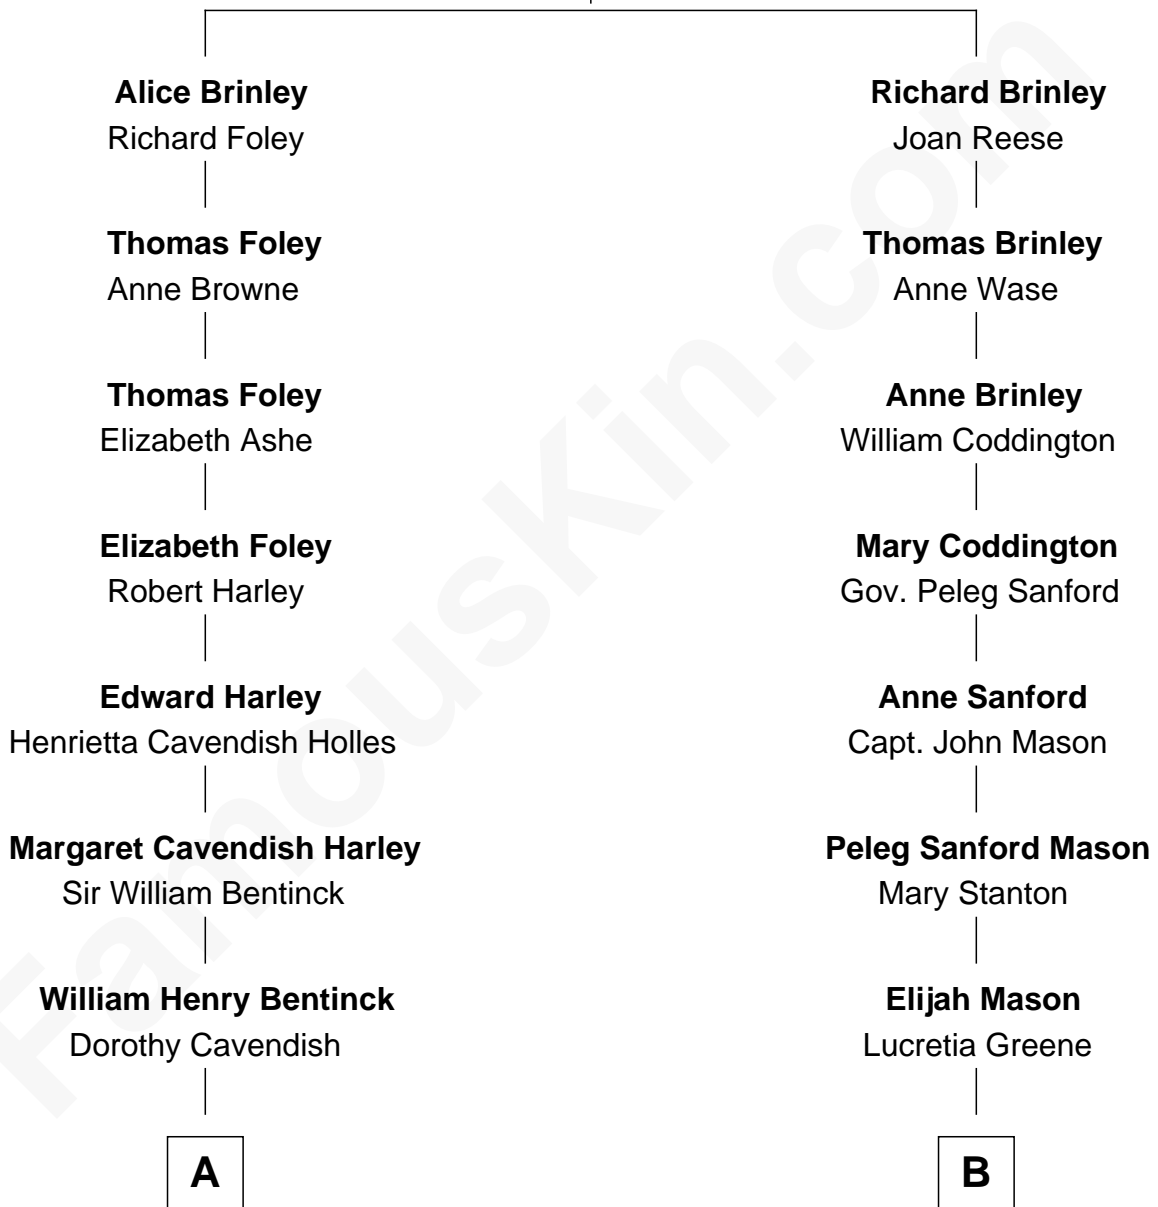

FamousKin.com Relationship Chart of

Prince Harry
Duke of Sussex

8th cousin 5 times removed of

Lucretia (Rudolph) Garfield
First Lady of President James Garfield

William Brinley
Anne Tunkes

A

B

Charles Augustus Cavendish-Bentinck

Anne Wellesley

Arabella Greene Mason

Zebulon Rudolph

Rev. Charles William Cavendish-Bentinck

Caroline Louisa Burnaby

Lucretia (Rudolph) Garfield

First Lady of James Garfield

Cecilia Nina Cavendish-Bentinck

Claude George Bowes-Lyon

Elizabeth Bowes-Lyon

George VI, King of the United Kingdom

Elizabeth II, Queen of the United Kingdom

Prince Philip of Edinburgh

Charles III, King of the United Kingdom

Princess Diana Frances Spencer