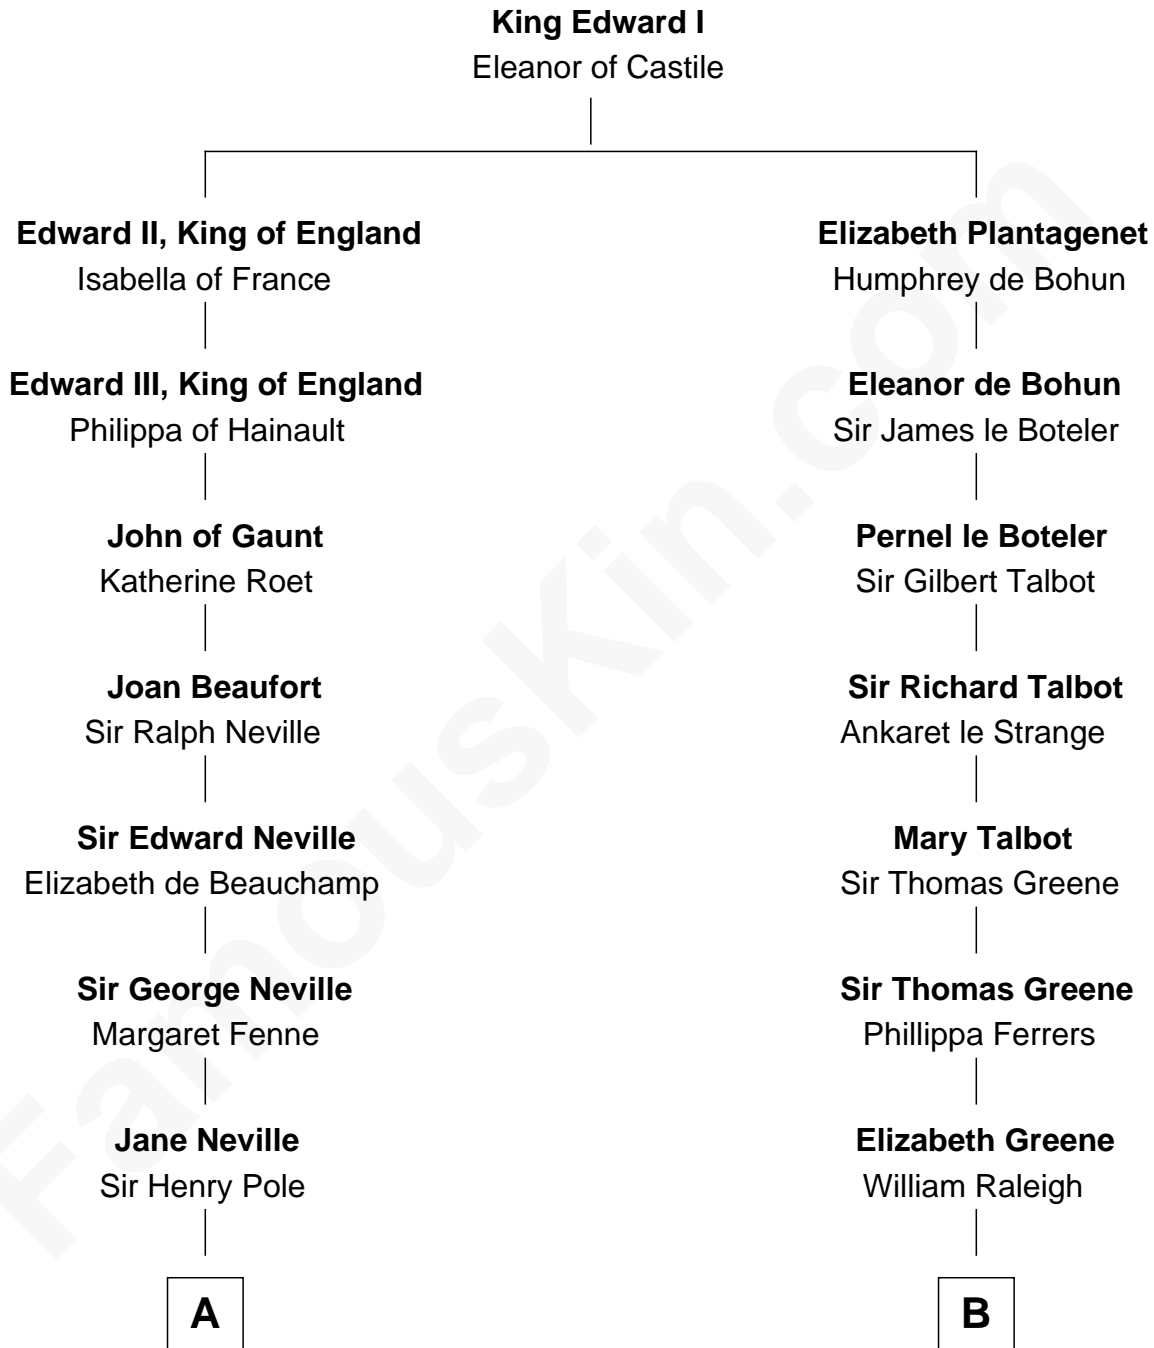

FamousKin.com

Relationship Chart of

Prince Harry

Duke of Sussex

19th cousin 2 times removed of

Lucretia (Rudolph) Garfield

First Lady of President James Garfield

A

Katherine Pole
Sir Francis Hastings

Frances Hastings
Sir Henry Compton

Margaret Compton
Henry Mordaunt

Sir John Mordaunt
Elizabeth Howard

John Mordaunt
Elizabeth Carey

Lewis Mordaunt
Mary Collyer

Anna Maria Mordaunt
Stephen Poyntz