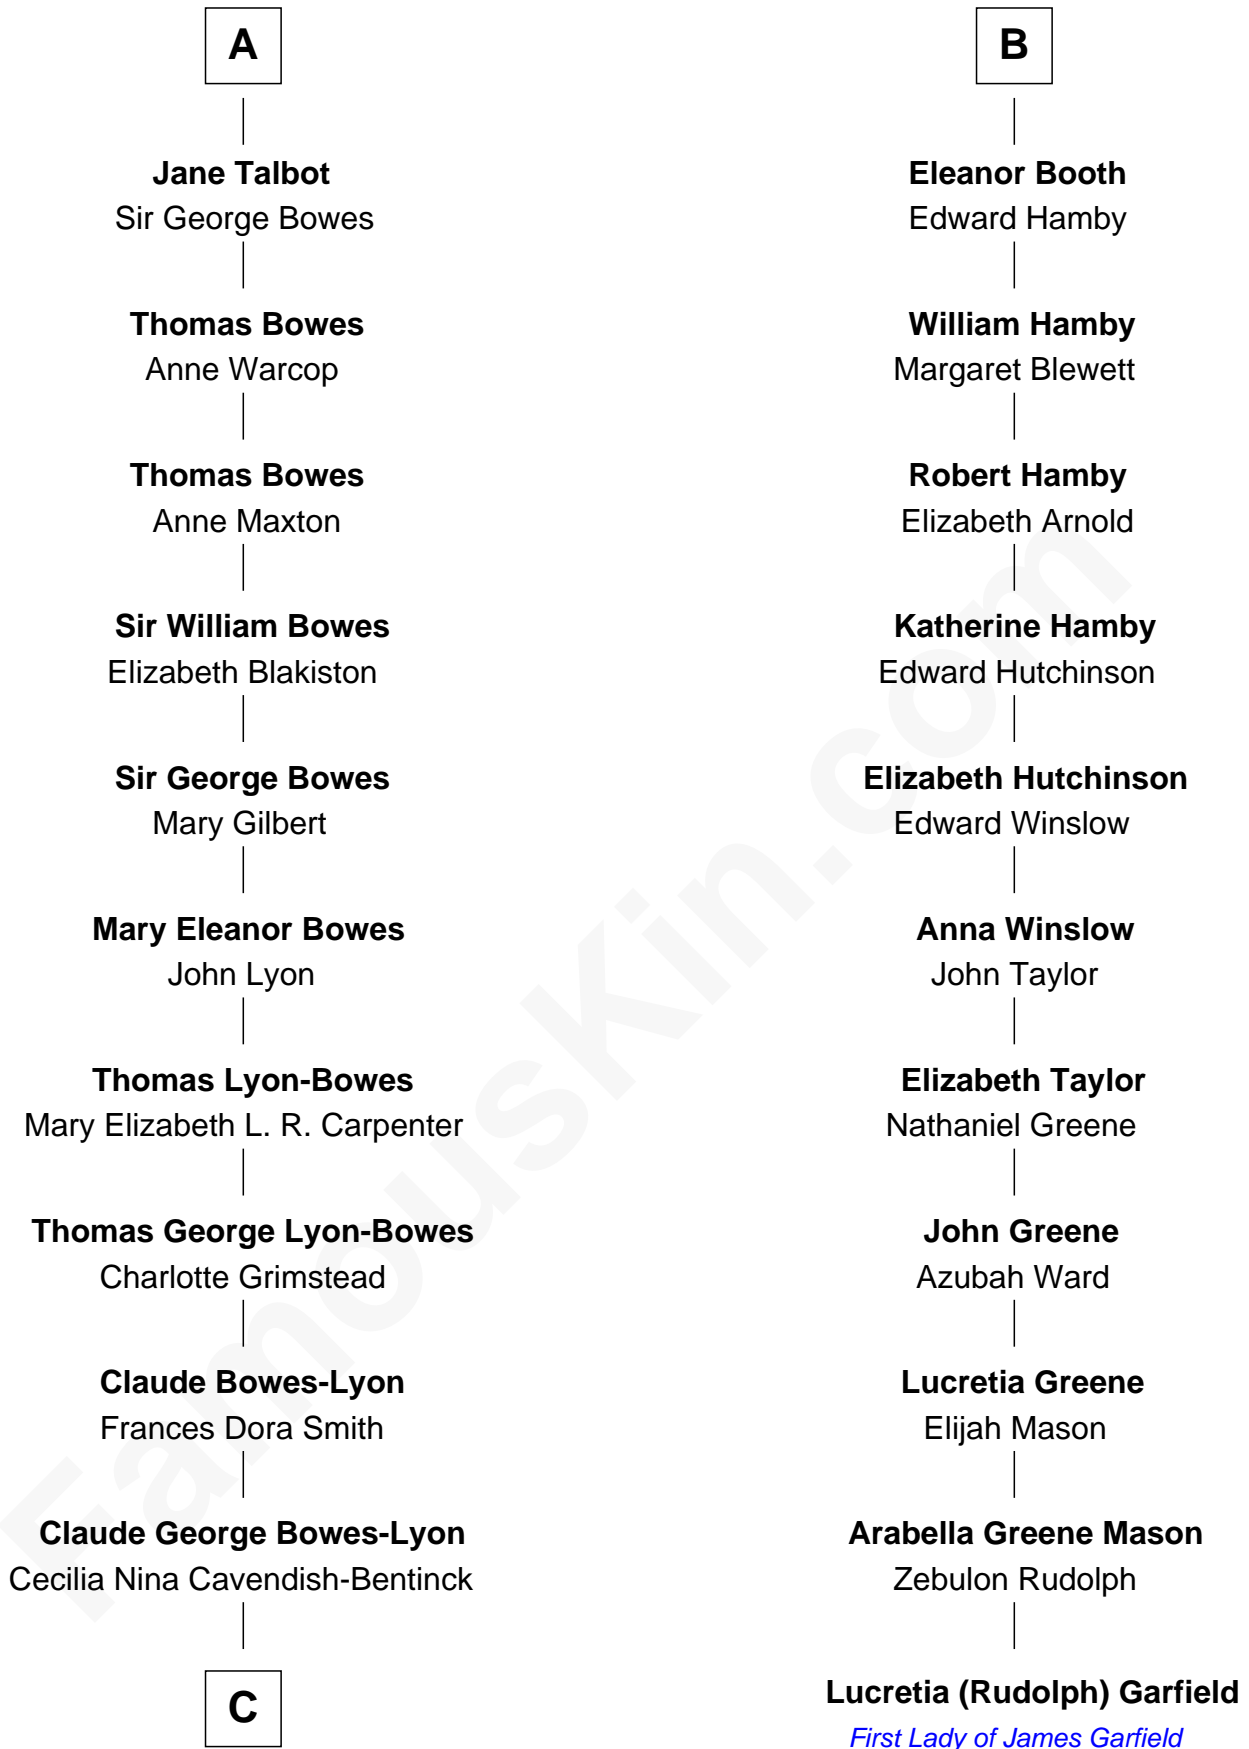

FamousKin.com

Relationship Chart of

Prince Harry

Duke of Sussex

17th cousin 3 times removed of

Lucretia (Rudolph) Garfield
First Lady of President James Garfield

C

Elizabeth Bowes-Lyon

George VI, King of the United Kingdom

Elizabeth II, Queen of the United Kingdom

Prince Philip of Edinburgh

Charles III, King of the United Kingdom

Princess Diana Frances Spencer

Prince Harry

Duke of Sussex

FamousKin.com