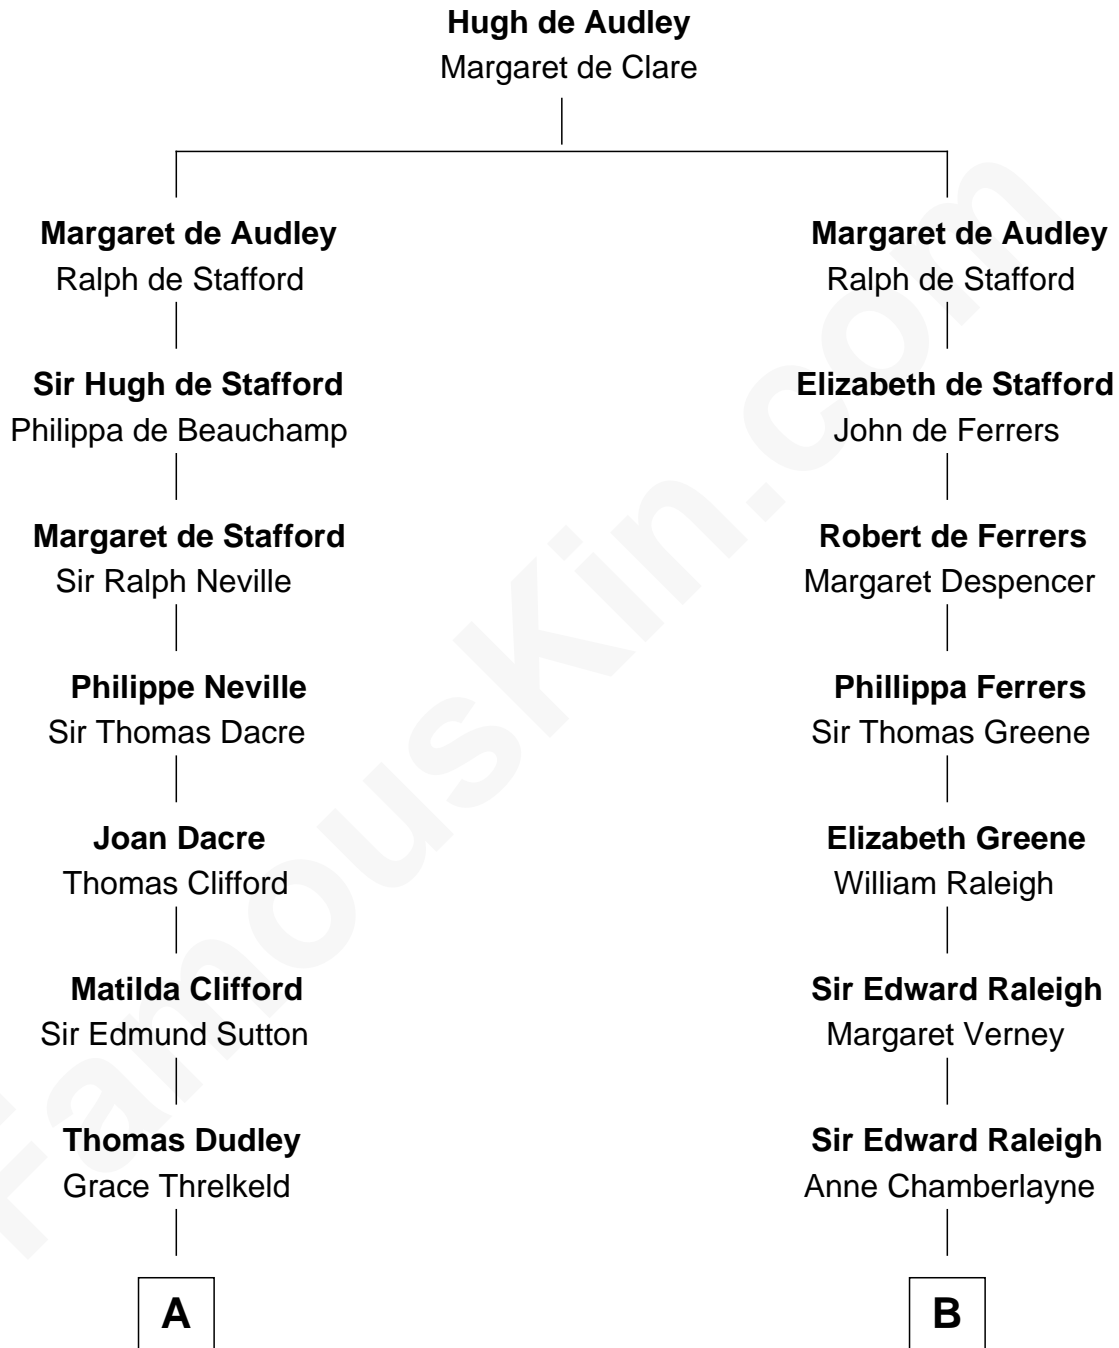

# FamousKin.com Relationship Chart of

**Prince Harry**

*Duke of Sussex*

17th cousin 3 times removed of

**Lucretia (Rudolph) Garfield**

*First Lady of President James Garfield*

**C**

—  
**Albert Edward John Spencer**

Cynthia Elinor Beatrix Hamilton

—  
**Edward John Spencer**

Frances Ruth Burke Roche

—  
**Princess Diana Frances Spencer**

Charles III, King of the United Kingdom

—  
**Prince Harry**

*Duke of Sussex*

FamousKin.com