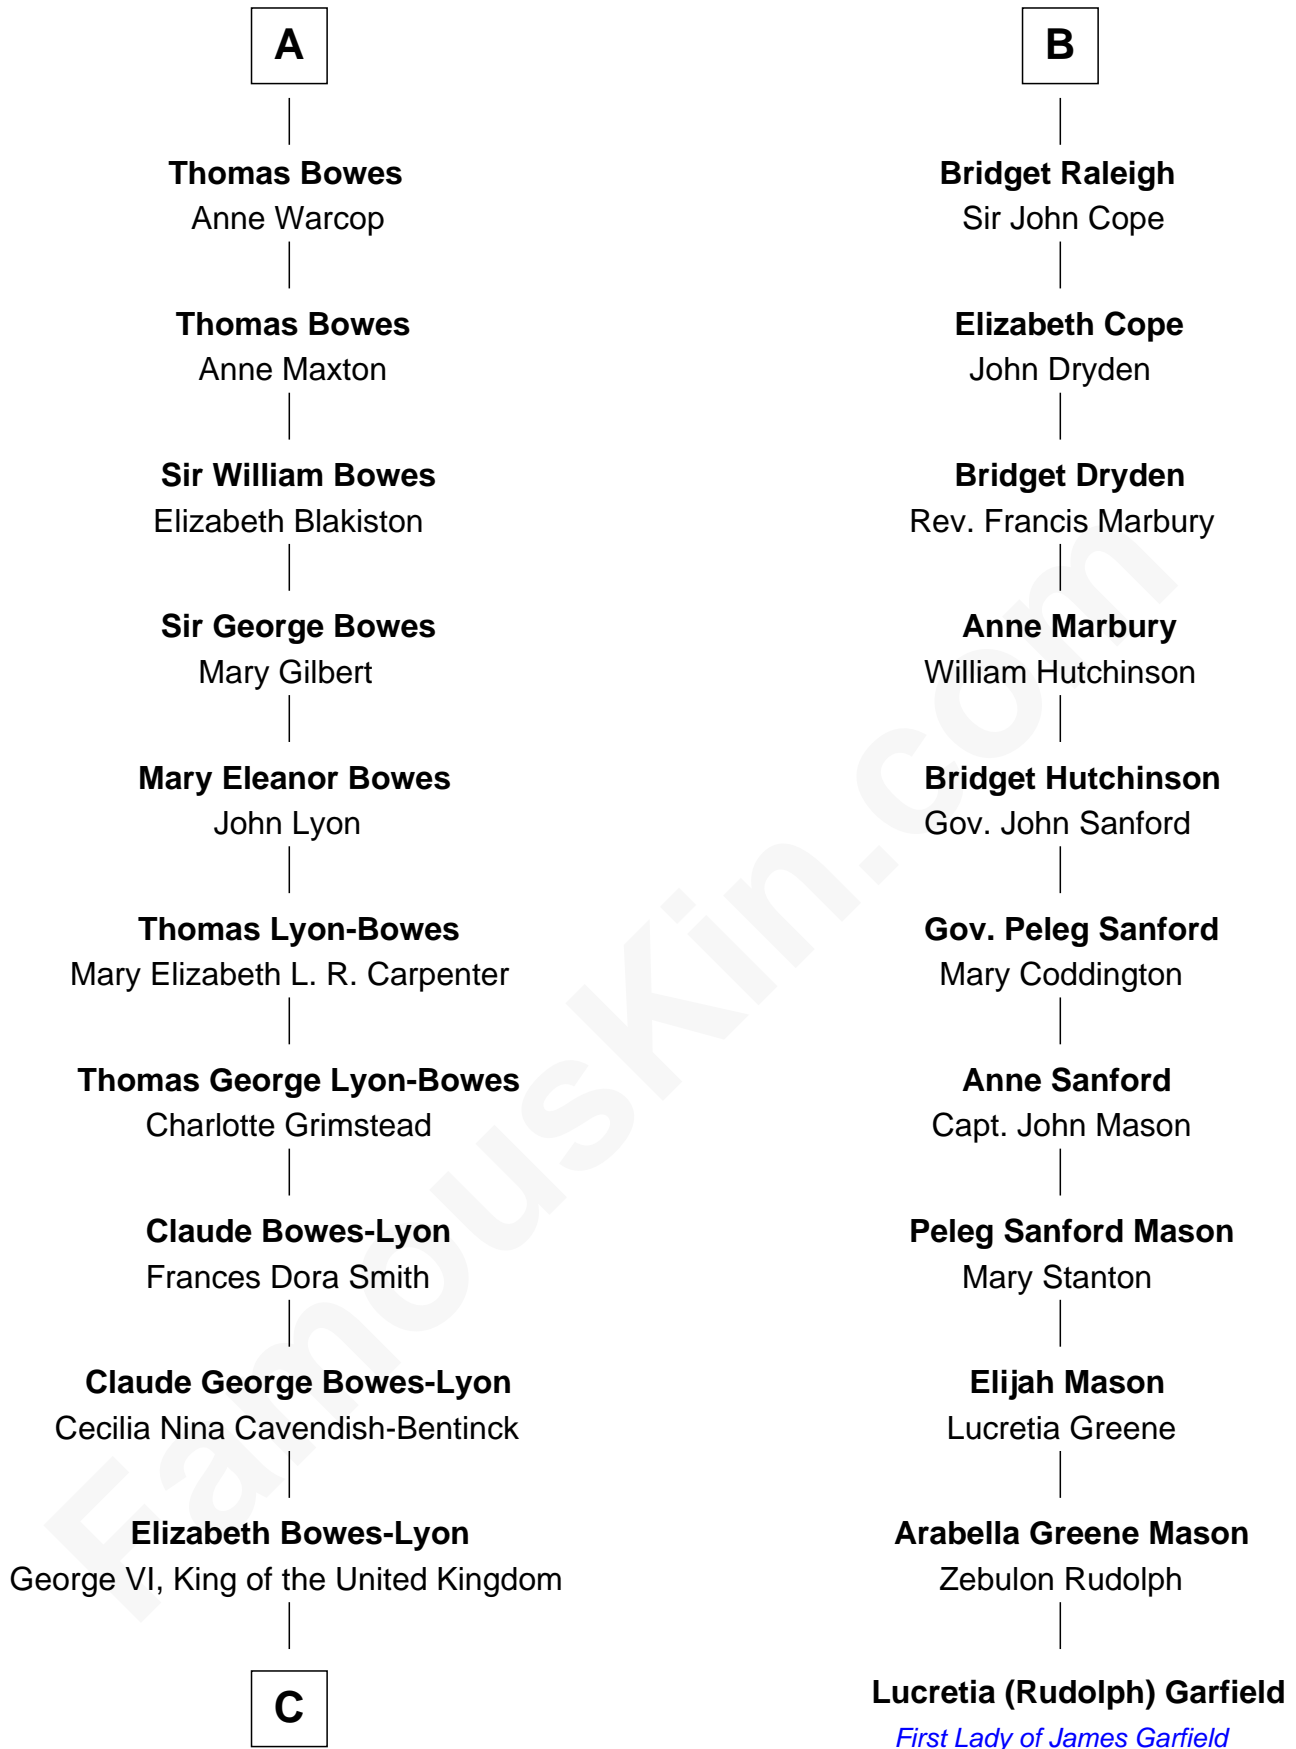

FamousKin.com Relationship Chart of

Prince Harry
Duke of Sussex

17th cousin 2 times removed of

Lucretia (Rudolph) Garfield
First Lady of President James Garfield

Edmund Fitzalan
Alice de Warenne

C

Elizabeth II, Queen of the United Kingdom

Prince Philip of Edinburgh

Charles III, King of the United Kingdom

Princess Diana Frances Spencer

Prince Harry

Duke of Sussex

FamousKin.com