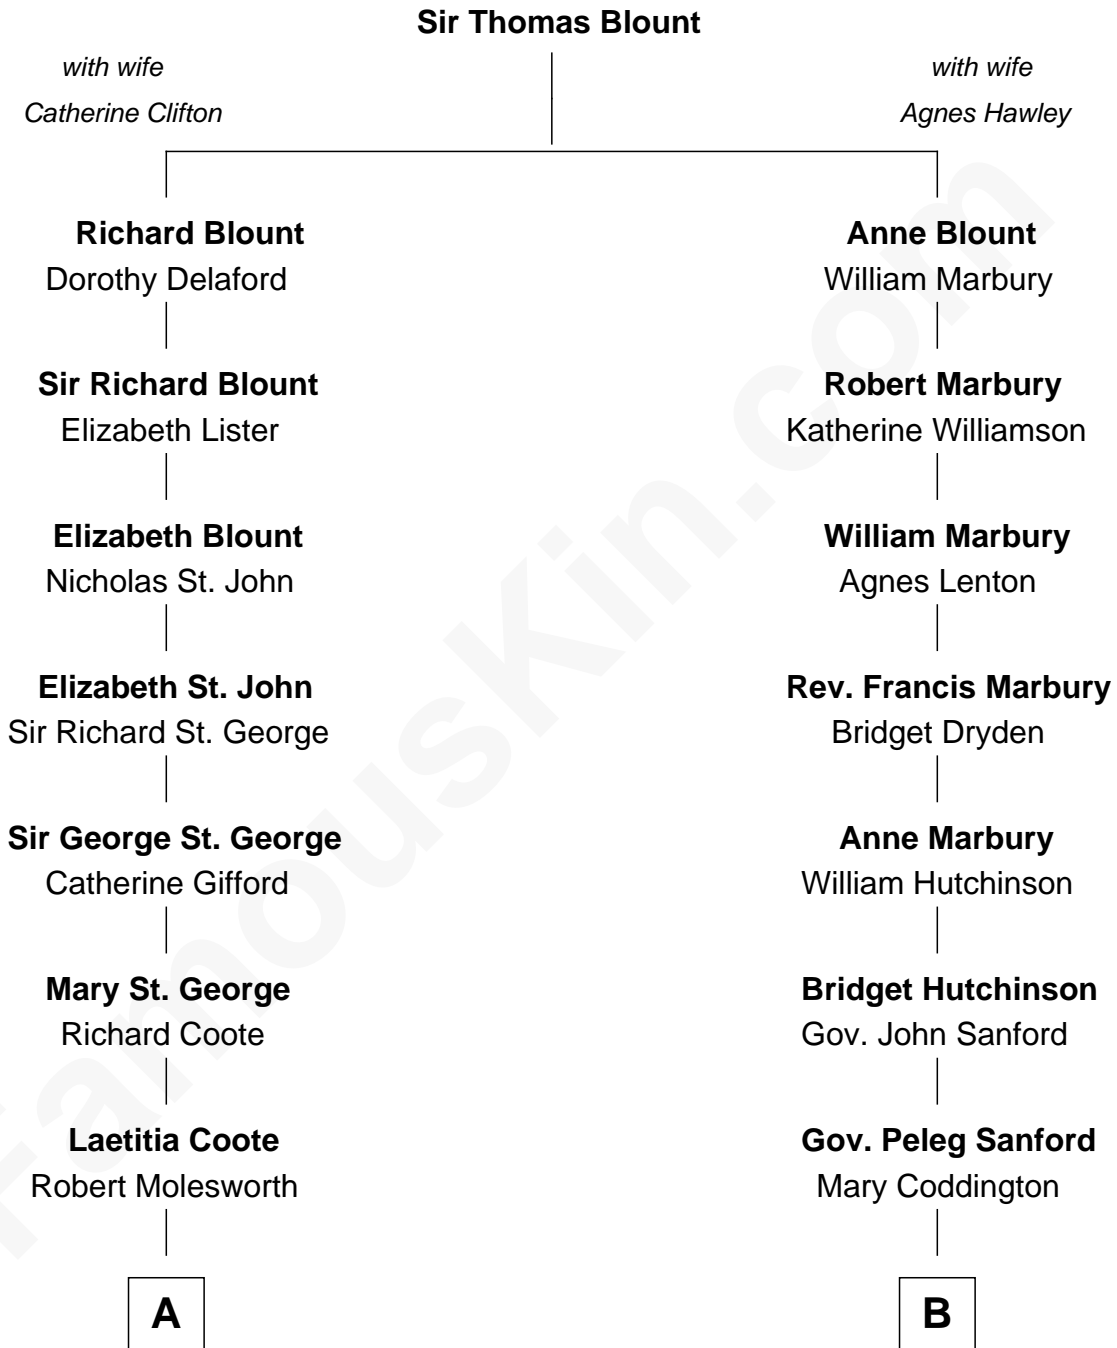

FamousKin.com
Relationship Chart of
Prince Harry
Duke of Sussex

11th cousin 5 times removed of
Lucretia (Rudolph) Garfield
First Lady of President James Garfield

A

Richard Molesworth

Mary Jenney Ussher

Louisa Molesworth

William Brabazon Ponsonby

Mary Elizabeth Ponsonby

Charles Grey

Elizabeth Grey

John Crocker Bulteel

Louisa Emily Charlotte Bulteel

Edward Charles Baring

Margaret Baring

Charles Robert Spencer

Albert Edward John Spencer

Cynthia Elinor Beatrix Hamilton

Edward John Spencer

Frances Ruth Burke Roche

Princess Diana Frances Spencer

Charles III, King of the United Kingdom

Prince Harry