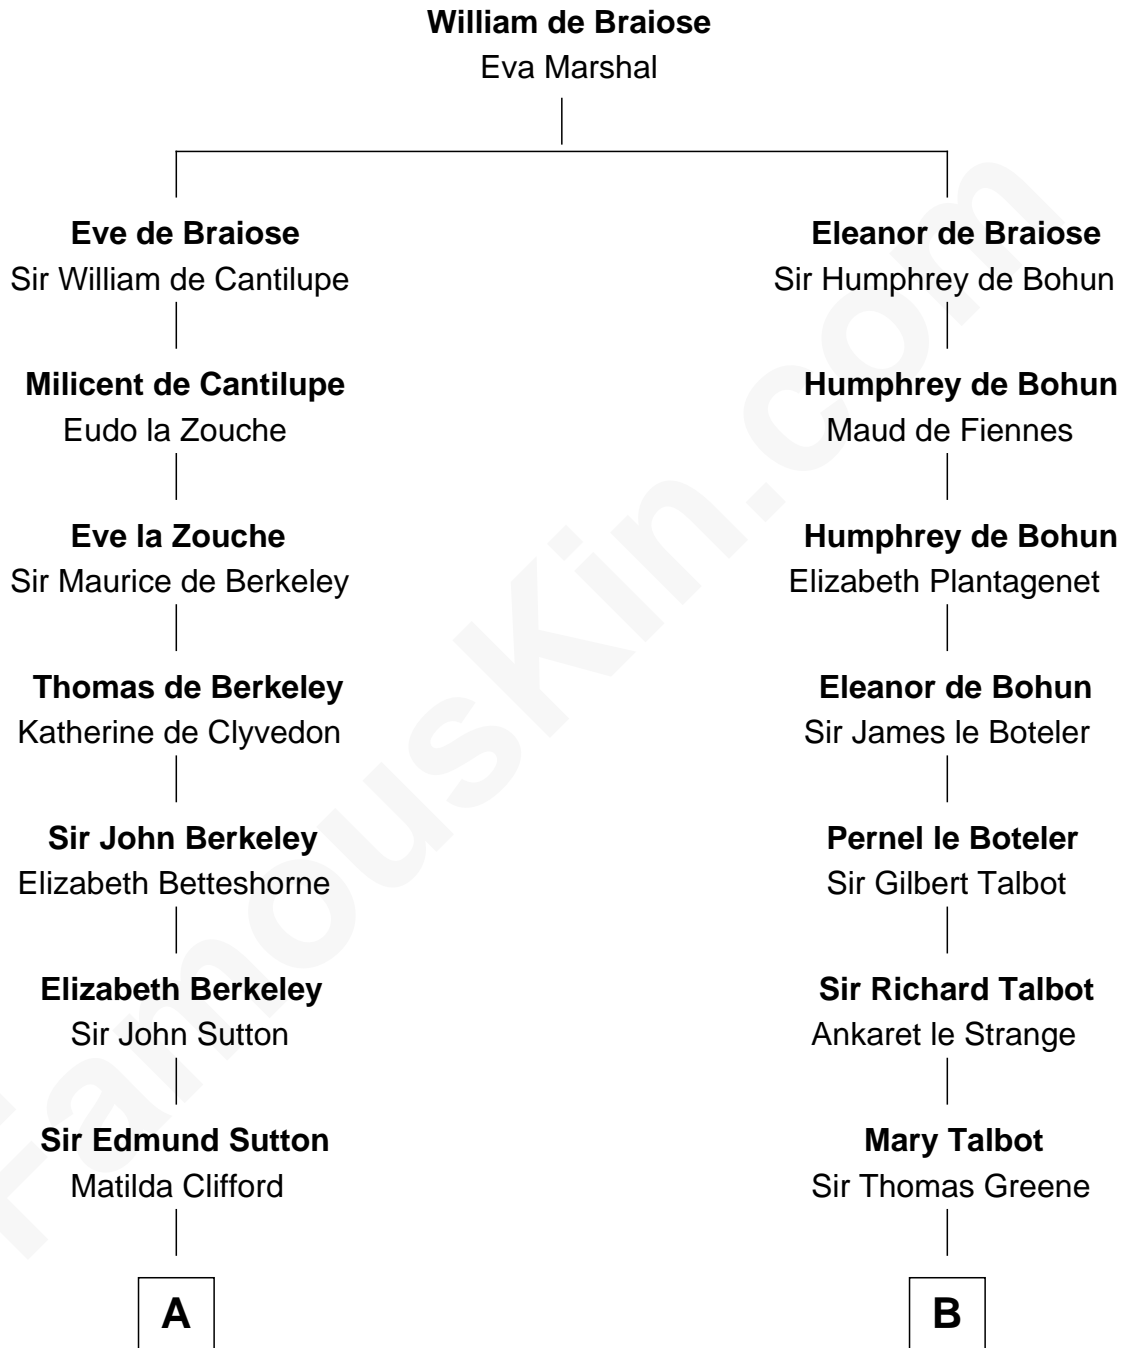

FamousKin.com Relationship Chart of

Prince Harry
Duke of Sussex

21st cousin of

Lucretia (Rudolph) Garfield
First Lady of President James Garfield

C

Charles Robert Spencer

Margaret Baring

Albert Edward John Spencer

Cynthia Elinor Beatrix Hamilton

Edward John Spencer

Frances Ruth Burke Roche

Princess Diana Frances Spencer

Charles III, King of the United Kingdom

Prince Harry

Duke of Sussex

D

Anne Sanford

Capt. John Mason

Peleg Sanford Mason

Mary Stanton

Elijah Mason

Lucretia Greene

Arabella Greene Mason

Zebulon Rudolph