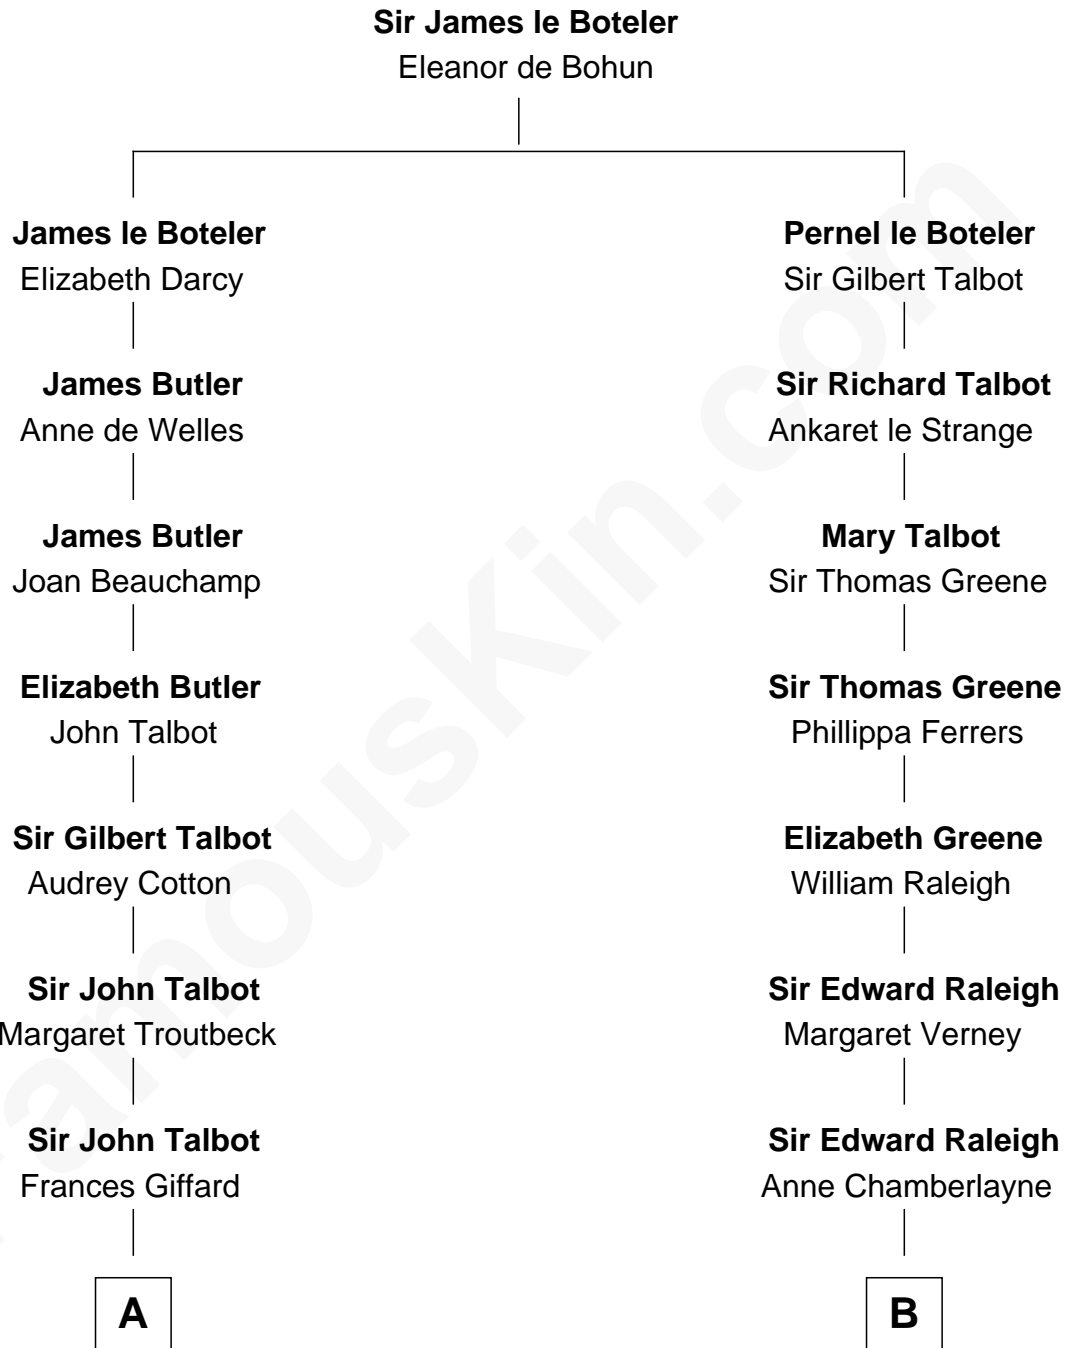

FamousKin.com

Relationship Chart of

Prince Harry

Duke of Sussex

17th cousin 3 times removed of

Lucretia (Rudolph) Garfield

First Lady of President James Garfield

C

Elizabeth Bowes-Lyon

George VI, King of the United Kingdom

Elizabeth II, Queen of the United Kingdom

Prince Philip of Edinburgh

Charles III, King of the United Kingdom

Princess Diana Frances Spencer

Prince Harry