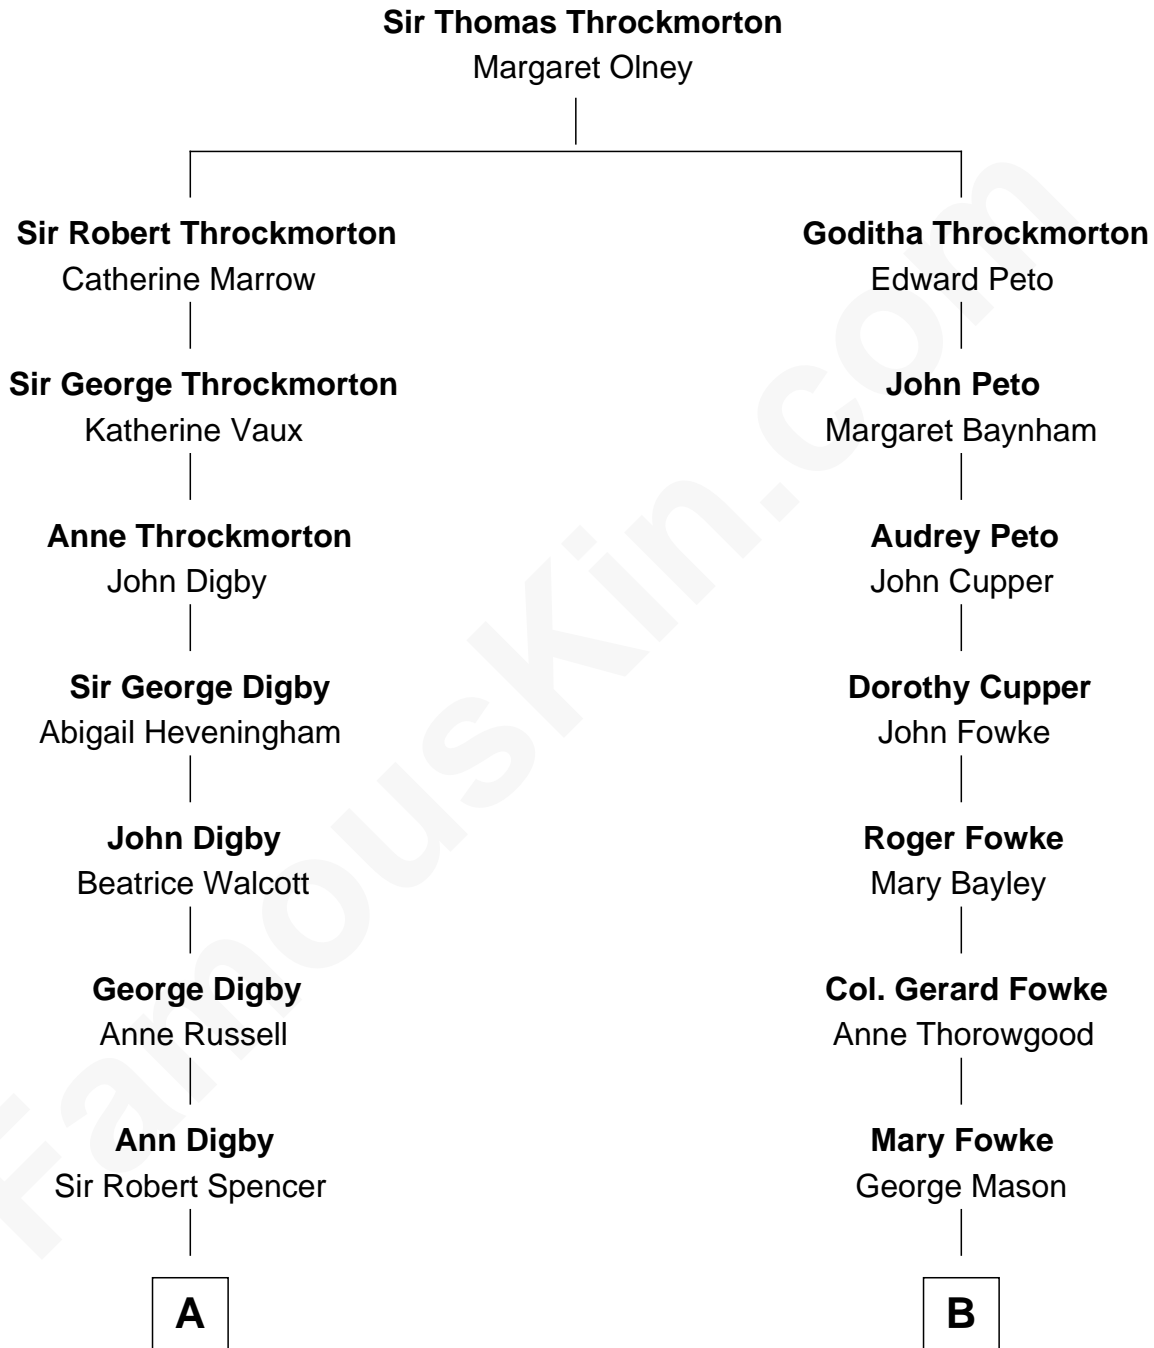

# FamousKin.com Relationship Chart of

**Prince Harry**  
*Duke of Sussex*

16th cousin of

**Paris Hilton**  
*Socialite and TV Personality*

**A**

**Sir Charles Spencer**

Anne Churchill

**John Spencer**

Georgiana Carolina Carteret

**John Spencer**

Margaret Georgiana Poyntz

**George John Spencer**

Lavina Bingham

**Frederick Spencer**

Adelaide Horatia Elizabeth Seymour

**Charles Robert Spencer**

Margaret Baring

**Albert Edward John Spencer**

Cynthia Elinor Beatrix Hamilton

**Edward John Spencer**

Frances Ruth Burke Roche

**Princess Diana Frances Spencer**

Charles III, King of the United Kingdom

**Prince Harry**