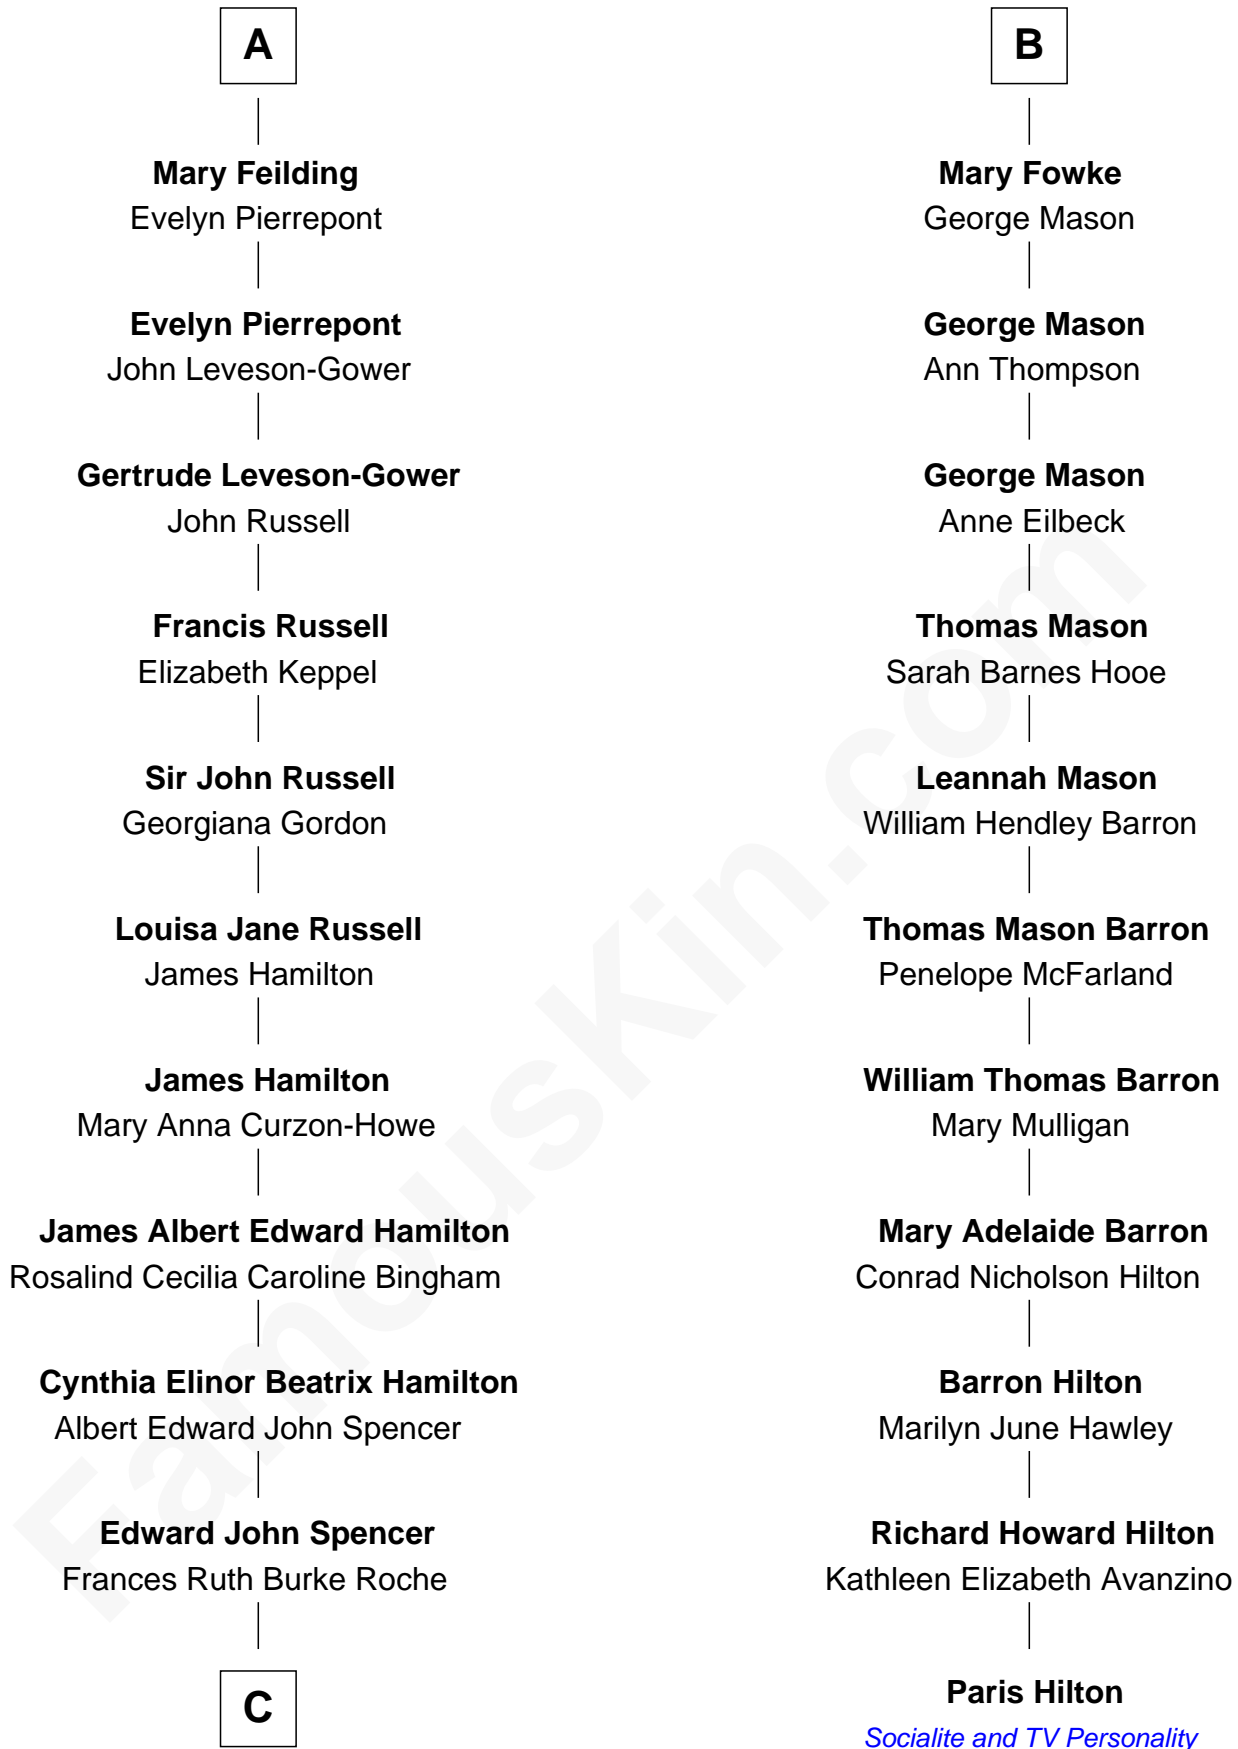

FamousKin.com Relationship Chart of

Prince Harry
Duke of Sussex

17th cousin 1 time removed of

Paris Hilton
Socialite and TV Personality

John Aston
Elizabeth Delves

C

Princess Diana Frances Spencer
Charles III, King of the United Kingdom