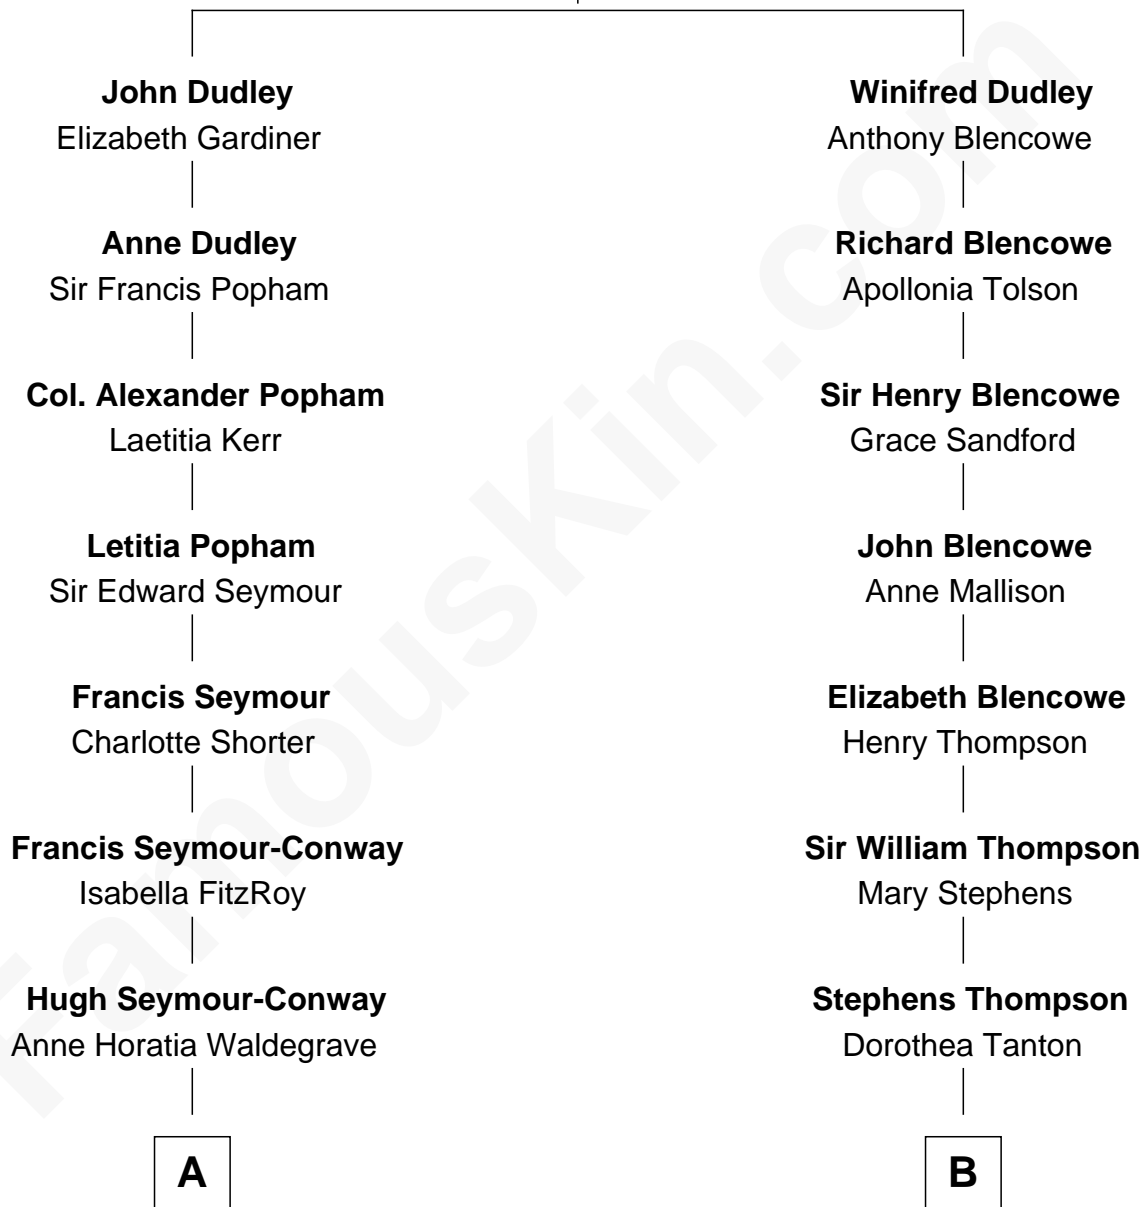

FamousKin.com Relationship Chart of

Prince Harry

Duke of Sussex

13th cousin 3 times removed of

Paris Hilton

Socialite and TV Personality

Thomas Dudley

Grace Threlkeld

A

Sir Horace Beauchamp Seymour

Elizabeth Malet Palk

Adelaide Horatia Elizabeth Seymour

Frederick Spencer

Charles Robert Spencer

Margaret Baring

Albert Edward John Spencer

Cynthia Elinor Beatrix Hamilton

Edward John Spencer

Frances Ruth Burke Roche

Princess Diana Frances Spencer

Charles III, King of the United Kingdom

Prince Harry

Duke of Sussex

B