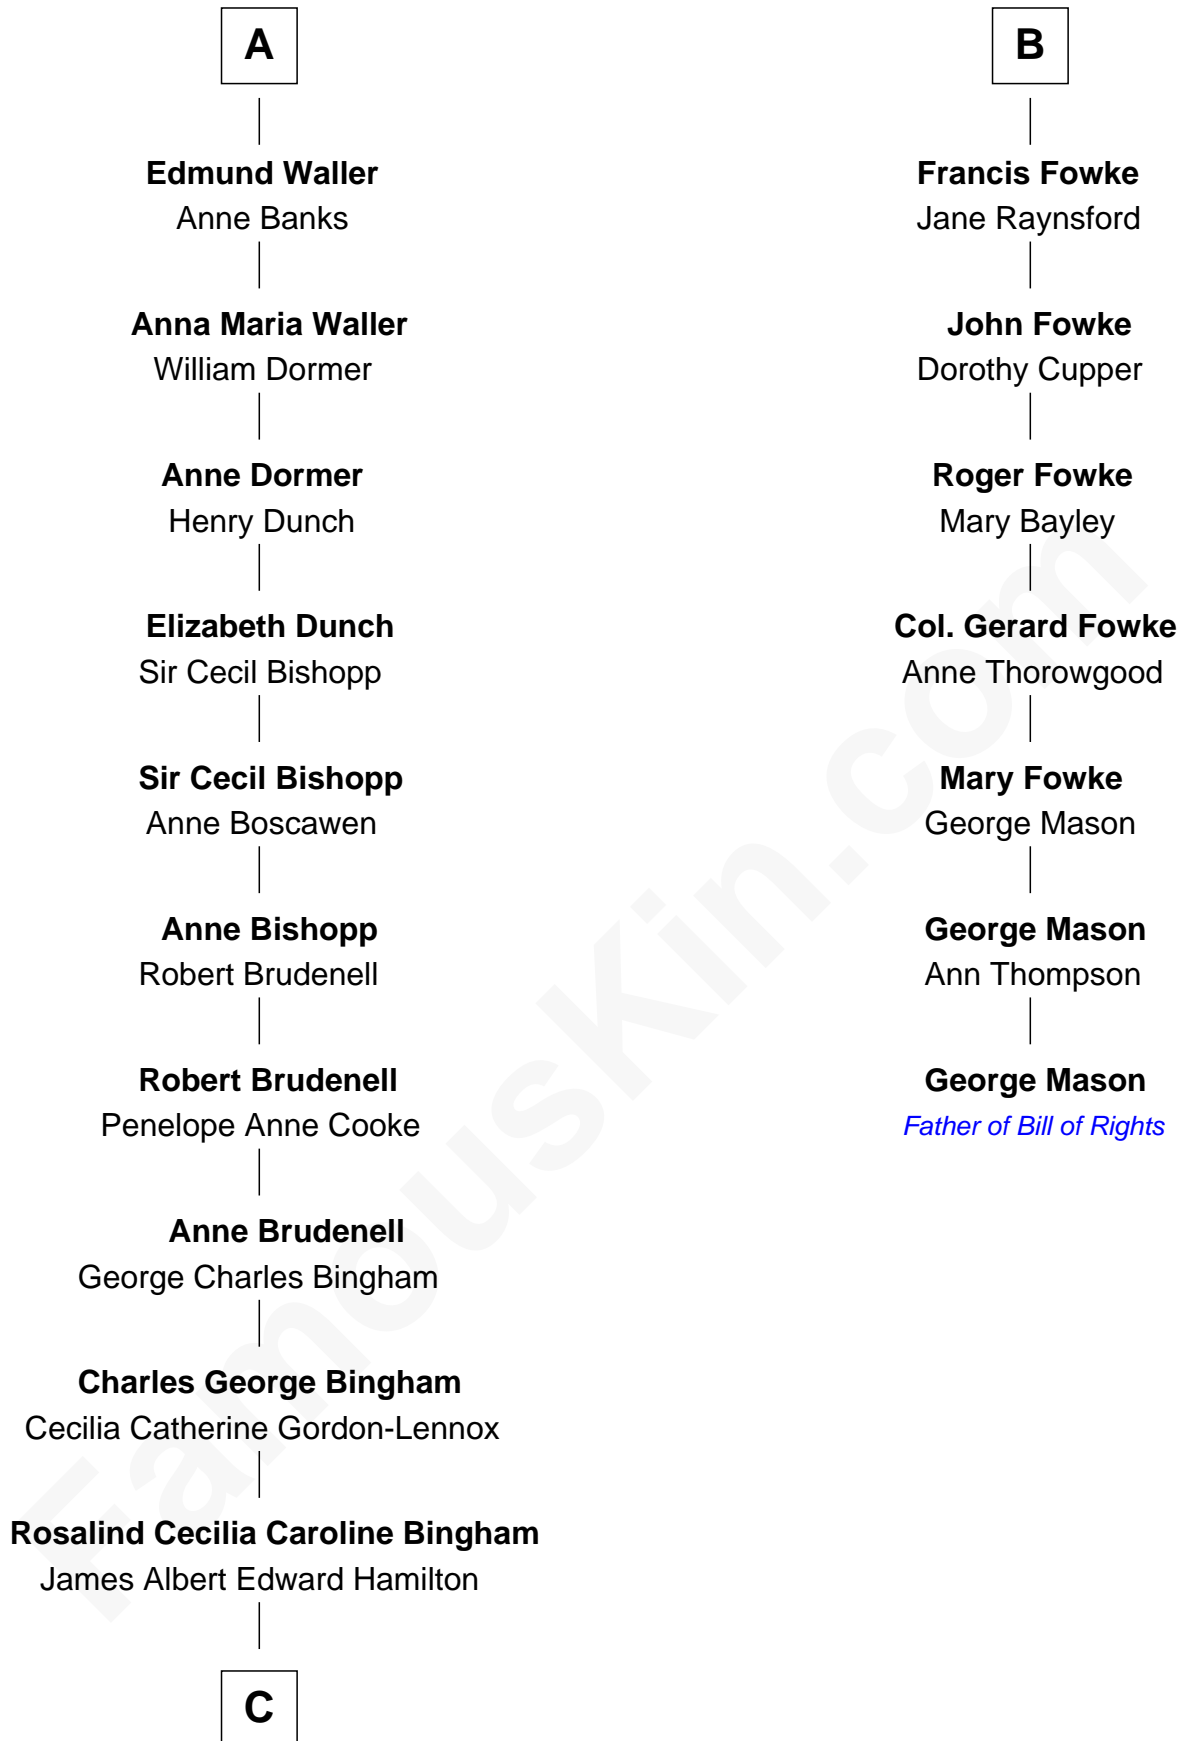

FamousKin.com Relationship Chart of

Prince Harry
Duke of Sussex

13th cousin 7 times removed of

George Mason

Father of the U.S. Bill of Rights

Sir Baldwin Freville

Joyce de Botetourte

Sir Baldwin Freville

Joyce Freville

Sir Roger Aston

Sir Robert Aston

Isabel Brereton

John Aston

Elizabeth Delves

Margaret Aston

John Kinnersley

Isabel Kinnersley

John Bradshaw

Anne Bradshaw

John Fowke

B

C

Cynthia Elinor Beatrix Hamilton

Albert Edward John Spencer